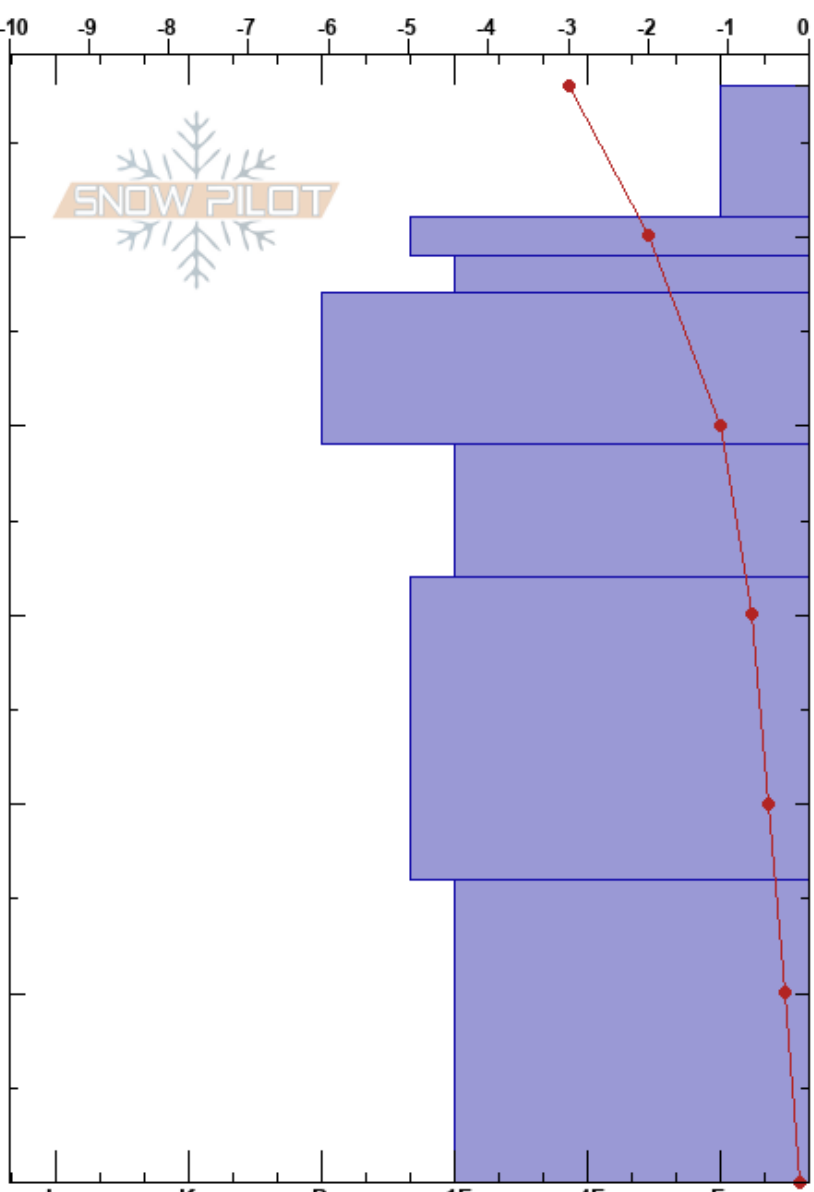

Sven's Lower Apron Das
 Teton Range
 WY
 Elevation: 2631 m
 Aspect: N

Daniel Nagy
 11/07/2023 - 2:30pm
 Co-ord: 43.77999N, -110.94400W
 Slope Angle: 30°
 Wind Loading:

Stability:
 Air Temperature: -4°C
 Sky Cover: BKN
 Precipitation: NO
 Wind: SW Light Breeze

HS: 58
 PF: 35
 PS: 8

Layer Notes:

Specifics: Pit dug in a Ski Area; Pit is representative of backcountry; We skied slope

Form	Crystal Size	Moisture	ρ kg/m ³	Stability tests & Layer comments
	0.5			
/ (•)	0.3			
⊙ ⊙				
• (◡)	0.3			
⊙ ⊙				
•	0.3			← ECTN21 @39cm
•	0.3			
•	0.3-0.5			