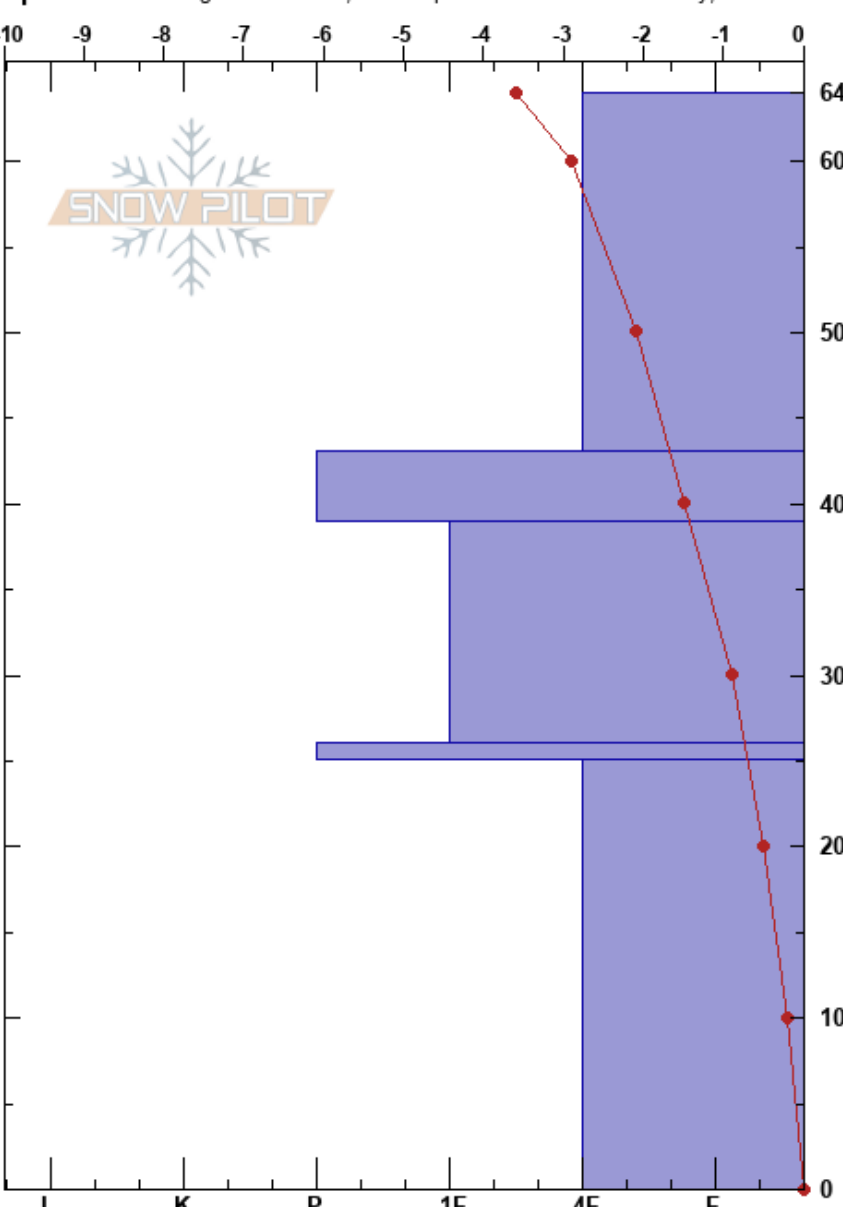

Headwall  
Teton Range  
WY  
Elevation: 2923 m  
Aspect: NW

Daniel Nagy  
11/07/2023 - 1:20pm  
Co-ord: 43.79088N, -110.93732W  
Slope Angle: 33°  
Wind Loading: previous

Stability:  
Air Temperature: -4.2°C PF: 28  
Sky Cover: BKN  
Precipitation: NO  
Wind: SW Calm

Layer Notes:

Specifics: Pit dug in a Ski Area; Pit is representative of backcountry; We skied slope

Form	Crystal Size	Moisture	$\rho$ kg/m <sup>3</sup>	Stability tests & Layer comments
/ (*)	0.5-1			
⊙⊙				← ECTN11 @43cm
/ (•)	0.5			
⊙⊙				← ECTN17 @26cm
•	0.3			← ECTN21 @16cm