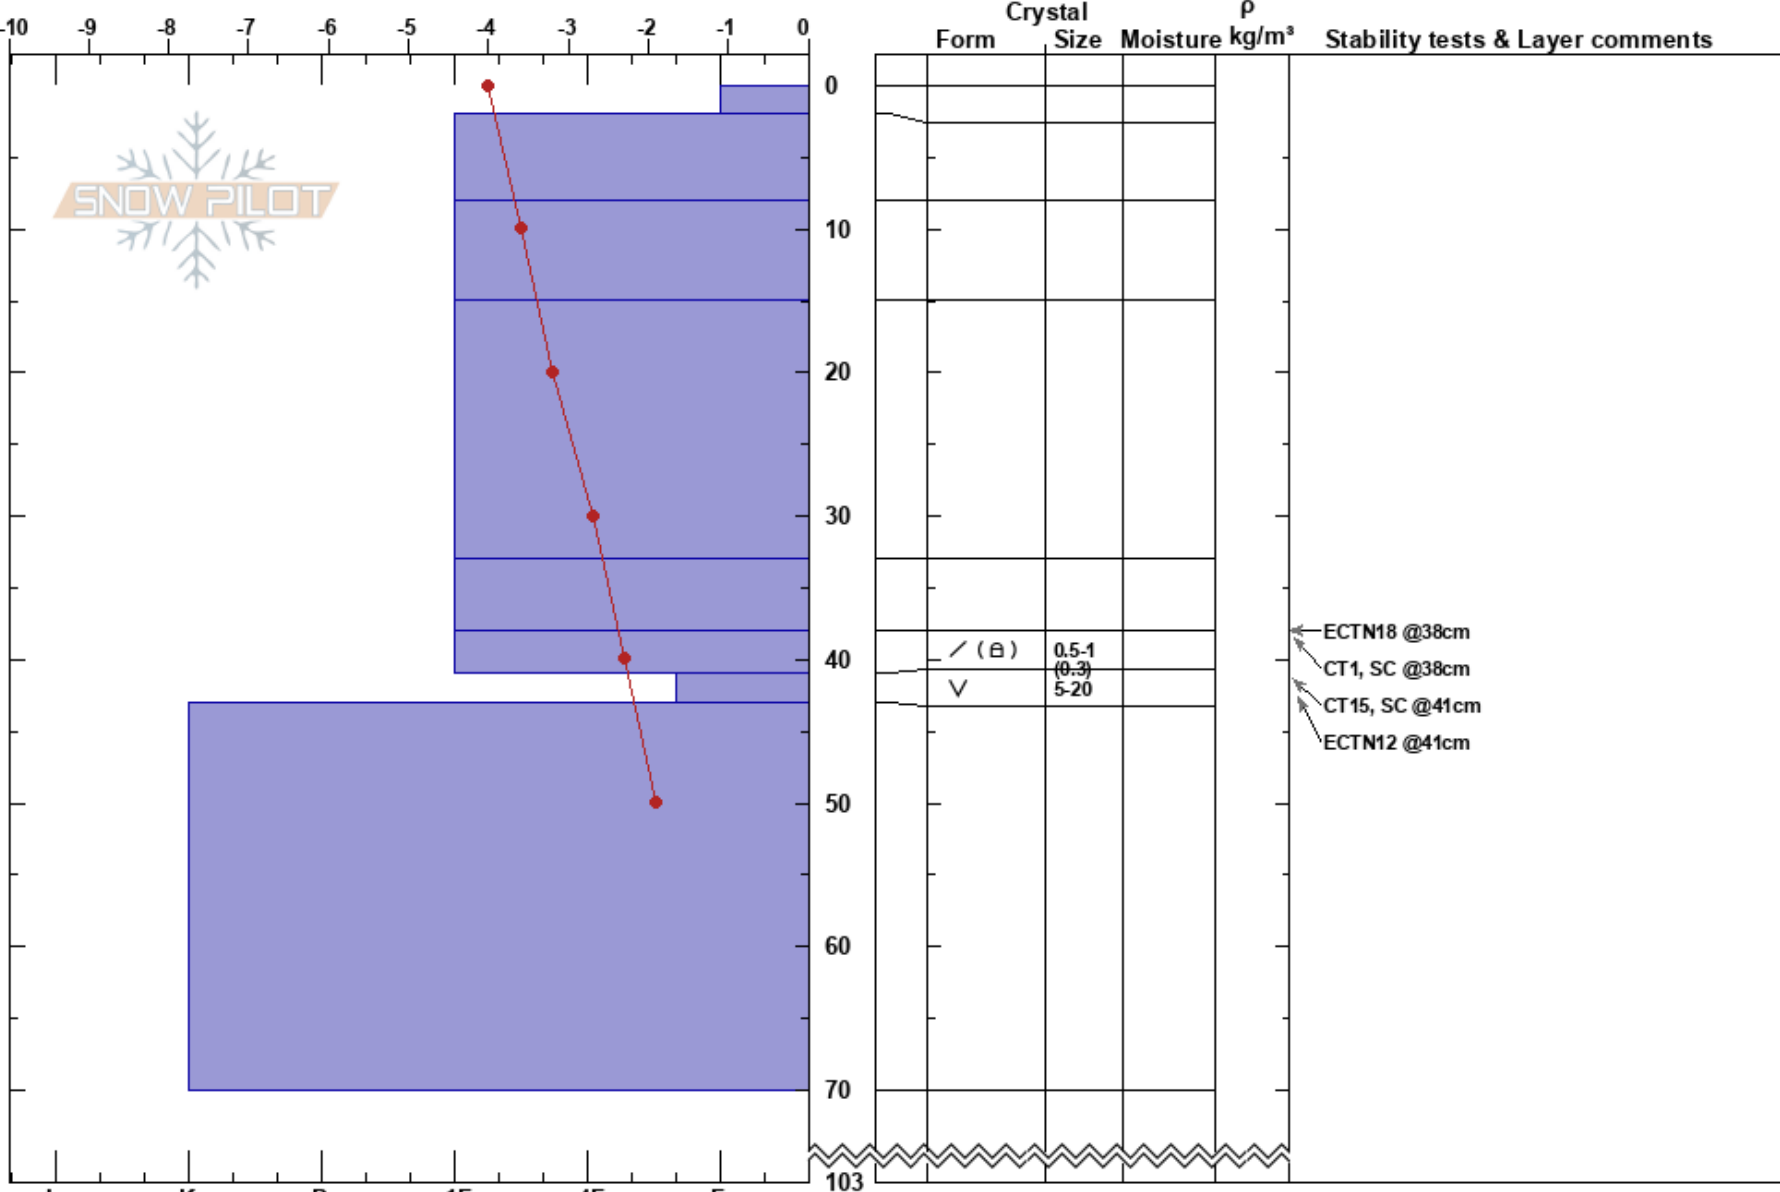

PF: 20

41-43cm: Problematic layer

Iceland

Co-ord: 65.66198N, -18.23670W

Sky Cover: OVC

PS: 0

Elevation: 660 m

Slope Angle: 33°

Precipitation: S-1

Aspect: E

Wind Loading: yes

Wind: N Light Breeze

Specifics: Pit dug in a Ski Area; Pit is representative of backcountry

Notes: