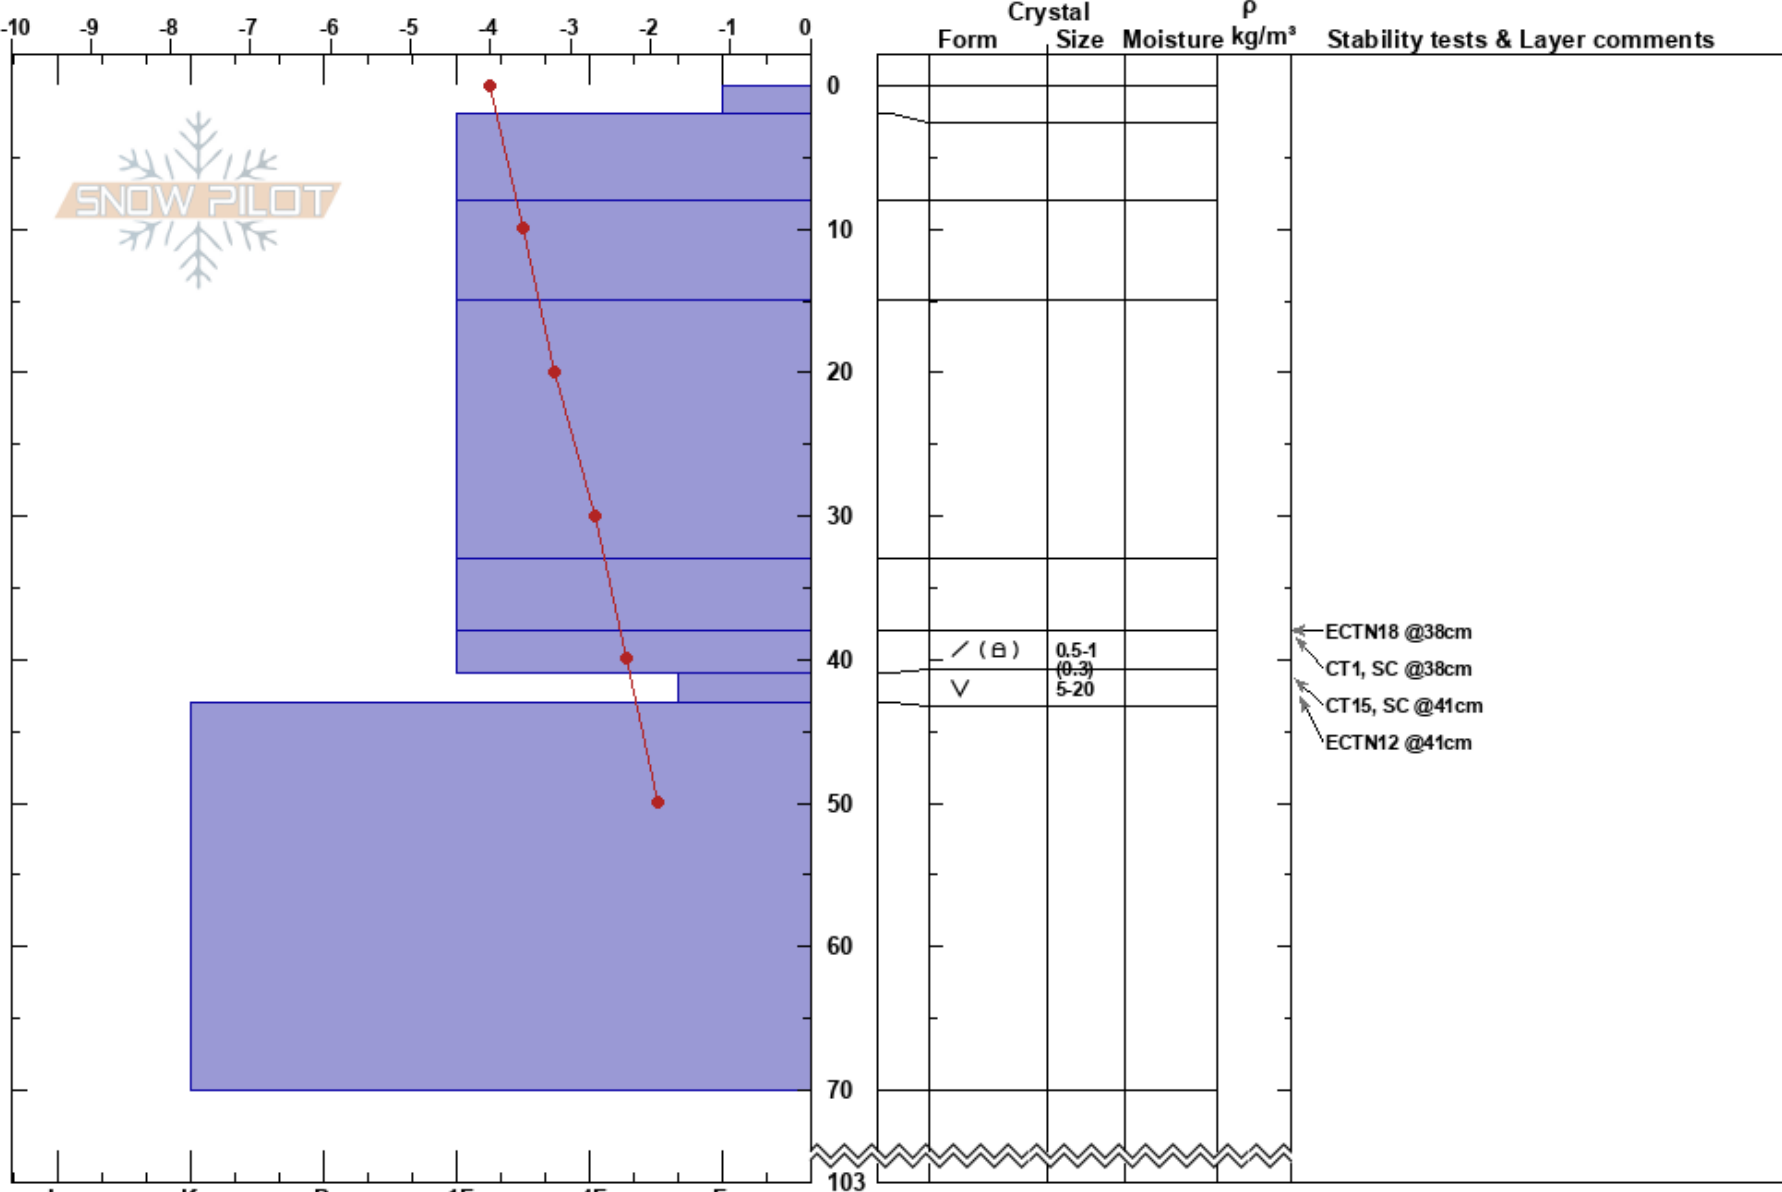

PF: 20

41-43cm: Problematic layer

Iceland

Co-ord: 65.66198N, -18.23670W

Sky Cover: OVC

PS: 0

Elevation: 660 m

Slope Angle: 33°

Precipitation: S-1

Aspect: E

Wind Loading: yes

Wind: N Light Breeze

Specifics: Pit dug in a Ski Area; Pit is representative of backcountry

Notes: