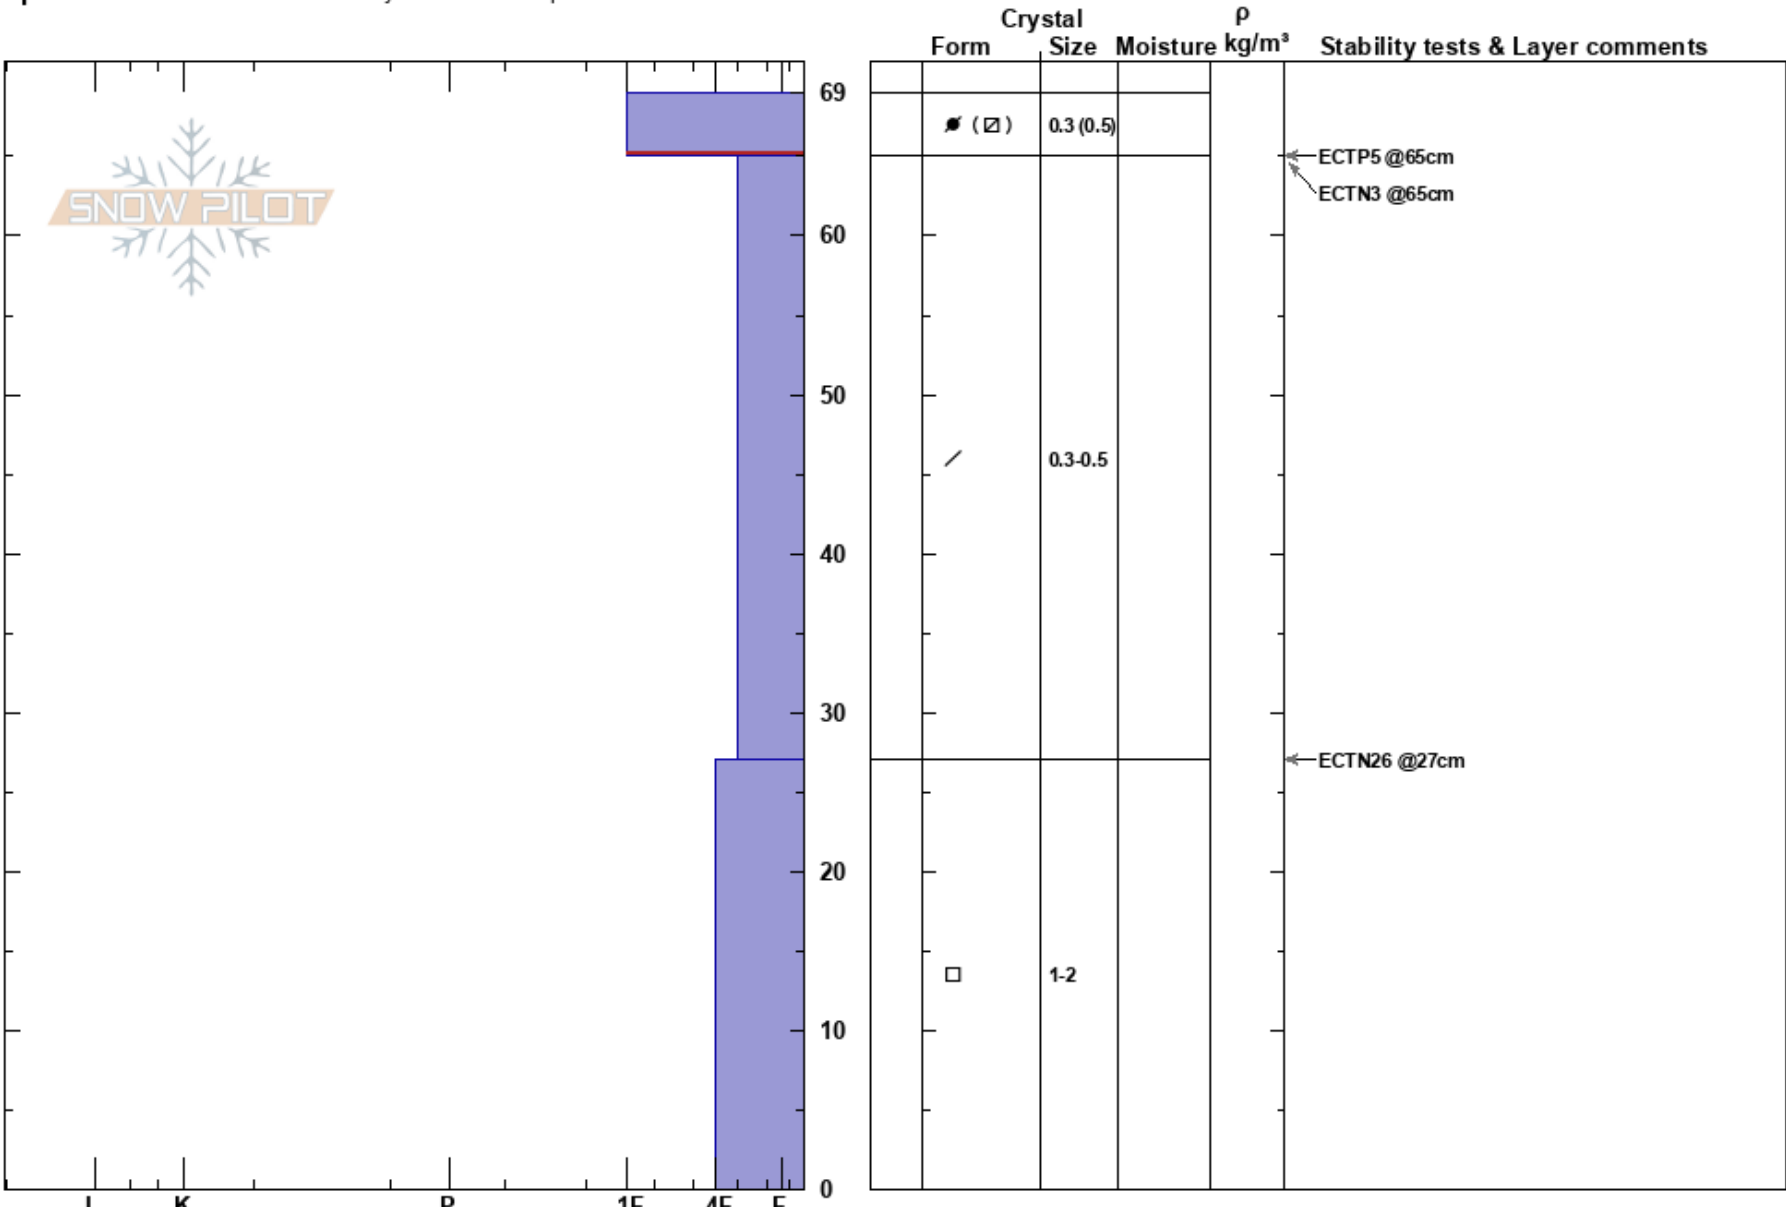

Uneva Peak NE ATL
 Vail/Summit County
 CO
Elevation: 12100 ft
Aspect: NE
Specifics: Recent avalanche activity on different slopes

Andrew McWilliams
 11/02/2023 - 12:00pm
Co-ord: 39.54630N, -106.19310W
Slope Angle: 34°
Wind Loading: previous

Stability:
Air Temperature: 24°C
Sky Cover: SCT
Precipitation: NO
Wind: W Moderate
HS: 69
PF: 69 69-65cm: Problematic layer
PS: 10

Notes:

I K P 1F 4F F