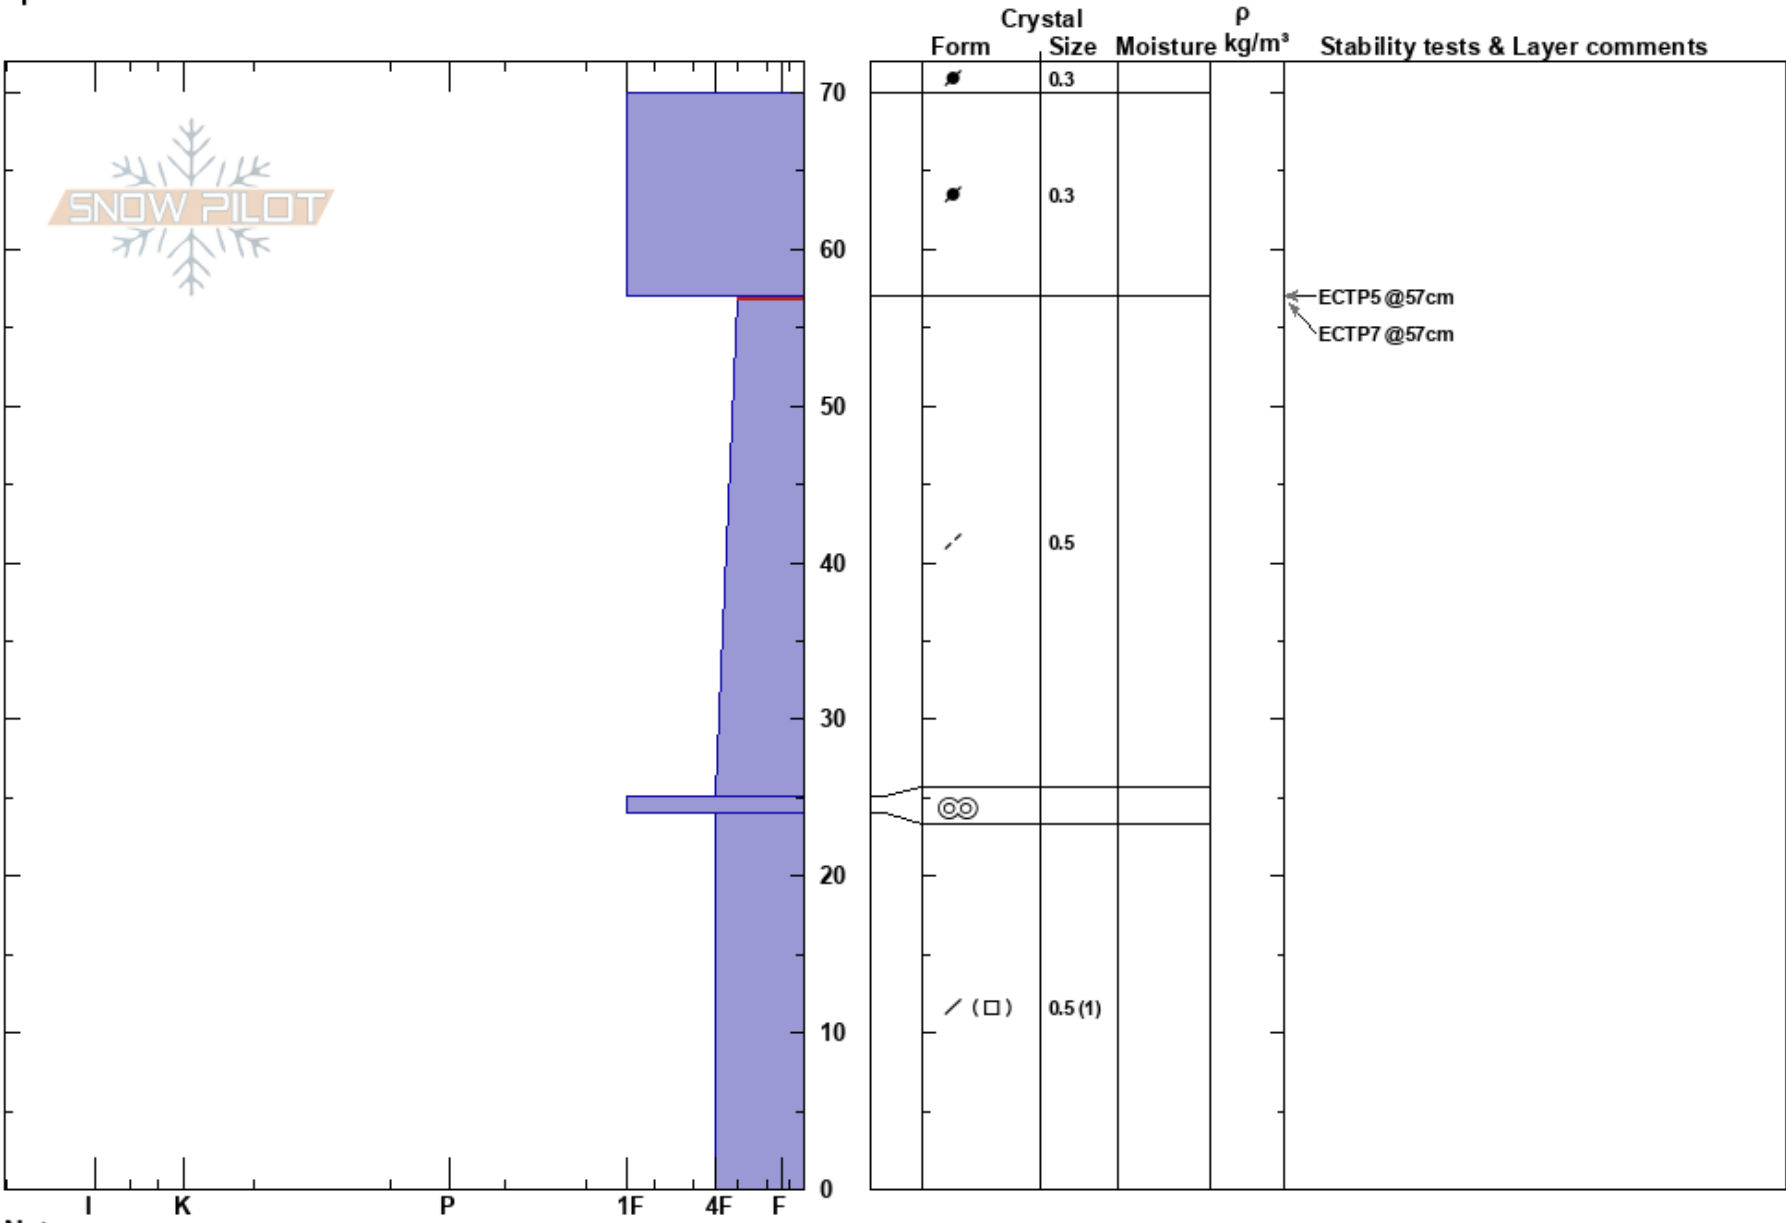

Montgomery Bowl NE
 Cameron Pass
 CO
 Elevation: 11380 ft
 Aspect: NE
 Specifics:

Austin DiVesta
 11/02/2023 - 1:00pm
 Co-ord: 40.53767N, -105.90431W
 Slope Angle: 31°
 Wind Loading: yes

Stability:
 Air Temperature:
 Sky Cover: BKN
 Precipitation: NO
 Wind: SW Moderate

HS: 70
 Layer Notes:
 57-25cm: Problematic layer

Notes: