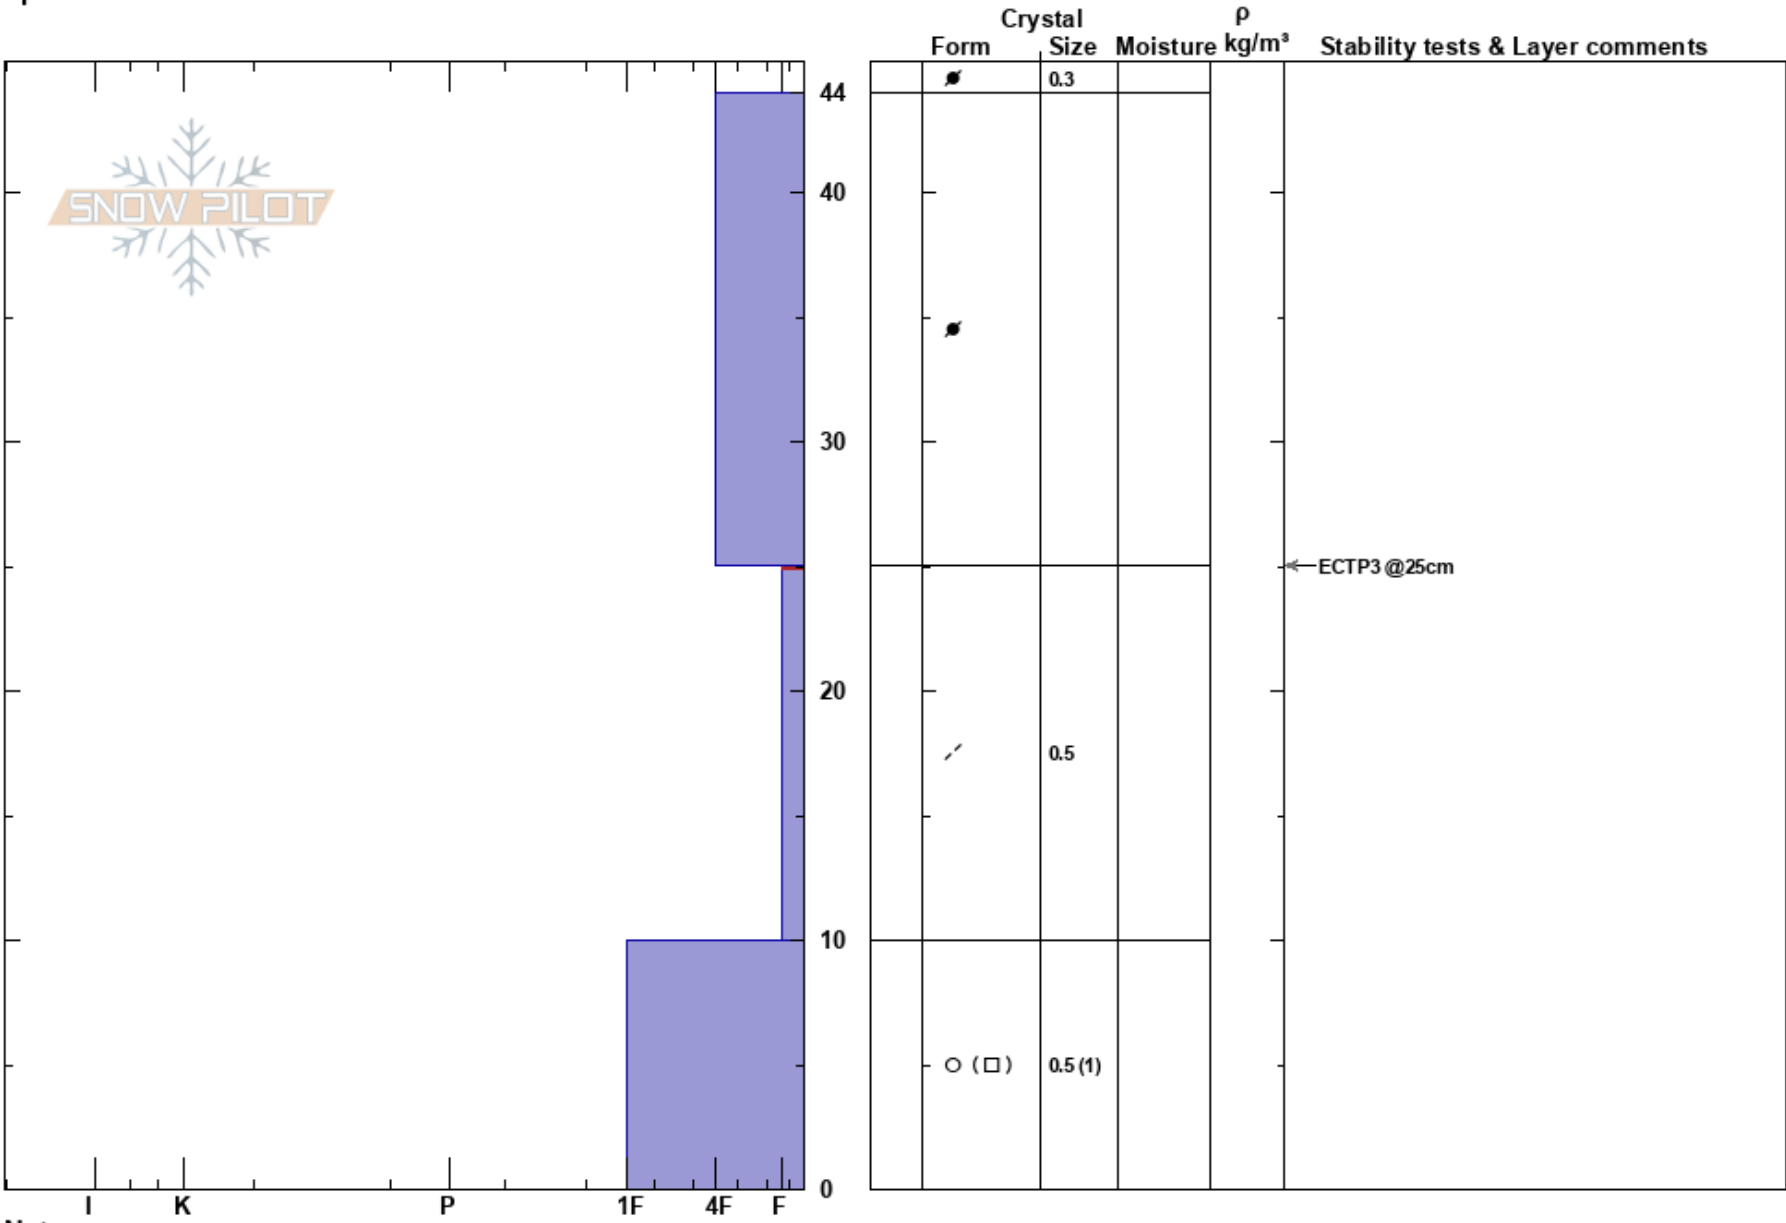

Russel NE ATL
 Berthoud Pass
 CO
Elevation: 12258 ft
Aspect: NE
Specifics:

Austin DiVesta
 11/01/2023 - 1:45pm
Co-ord: 39.80278N, -105.79484W
Slope Angle: 30°
Wind Loading: yes

Stability:
Air Temperature:
Sky Cover: CLR
Precipitation: NO
Wind: N Moderate

HS: 44
PF: 44 25-10cm: Problematic layer

Layer Notes:

Notes: