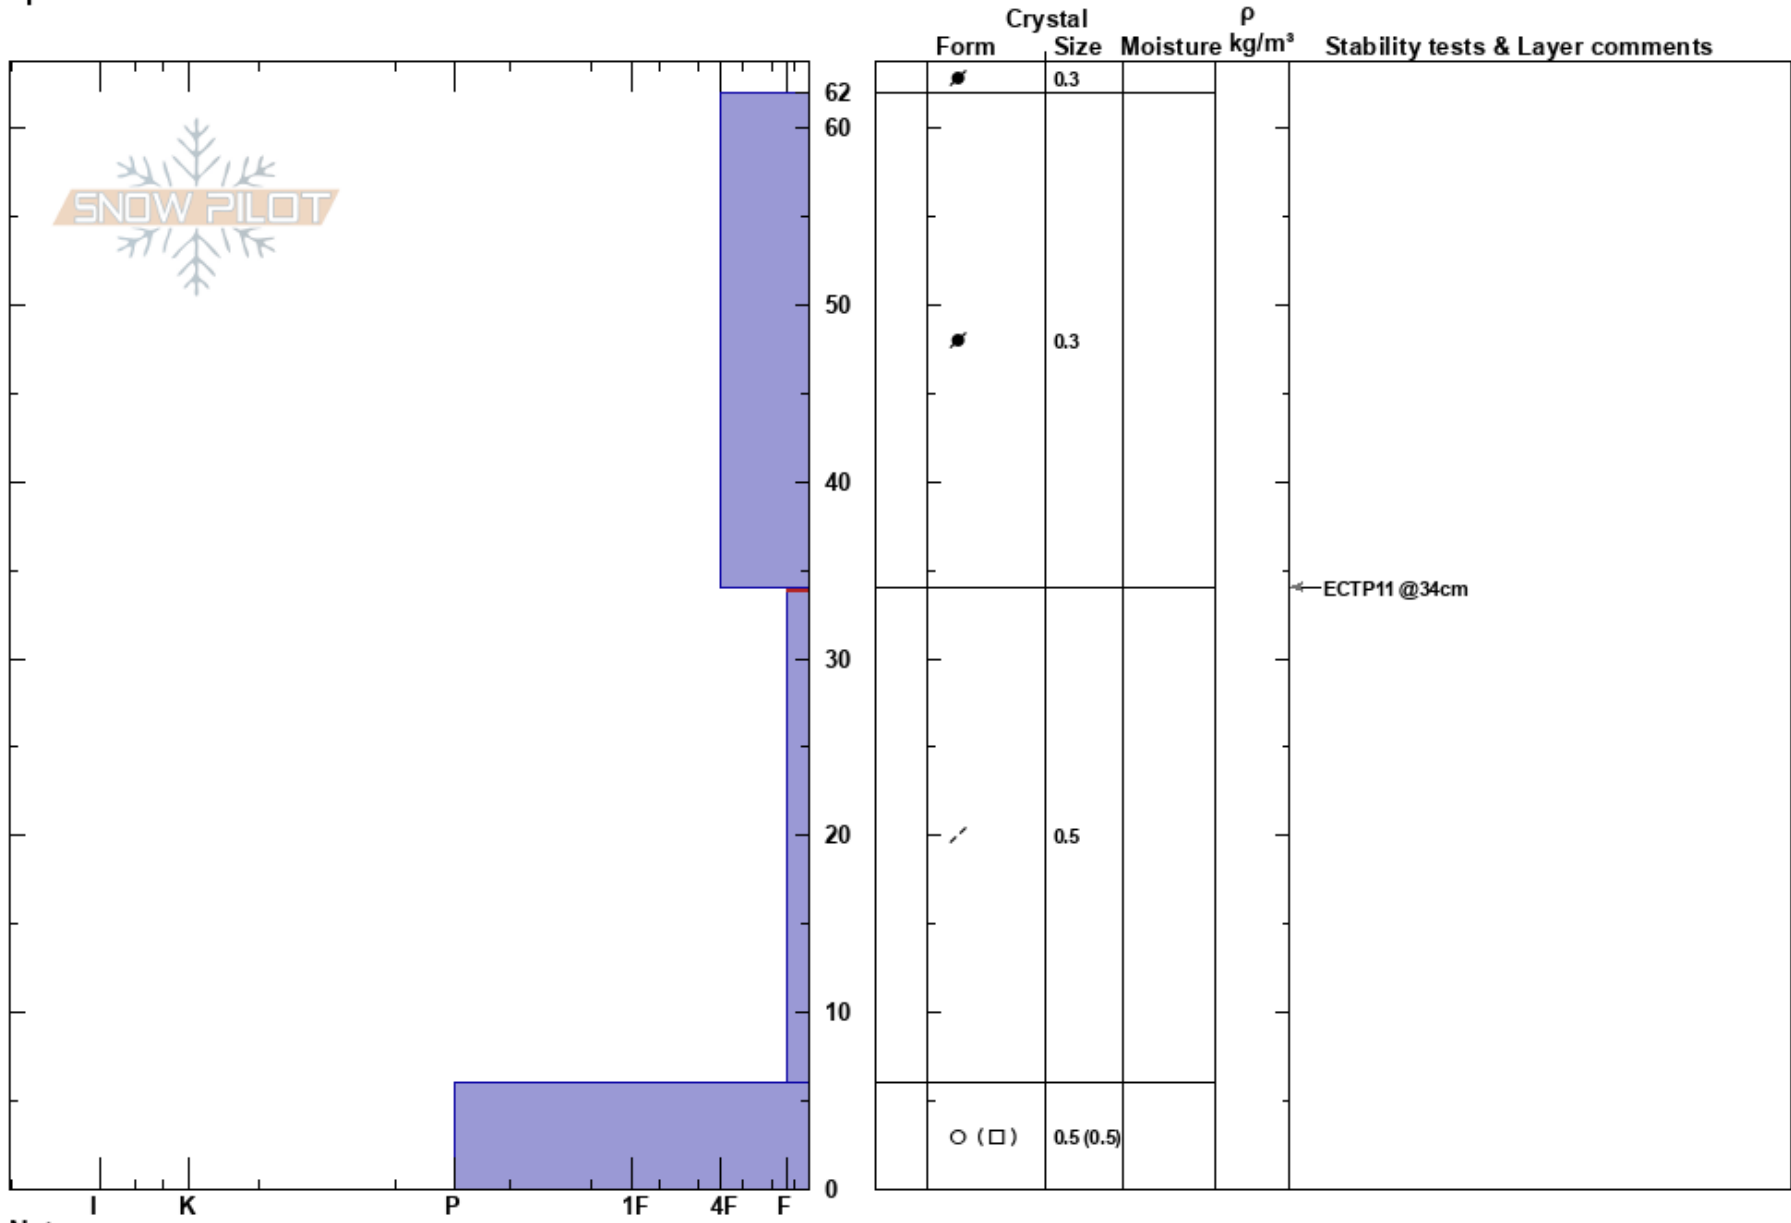

Russel E ATL
 Berthoud Pass
 CO
Elevation: 12230 ft
Aspect: E
Specifics:

Austin DiVesta
 11/01/2023 - 1:00pm
Co-ord: 39.80169N, -105.79338W
Slope Angle: 30°
Wind Loading: yes

Stability: Fair
Air Temperature:
Sky Cover: CLR
Precipitation: NO
Wind: N Moderate

HS: 62
Layer Notes:
 34-6cm: Problematic layer

Notes: