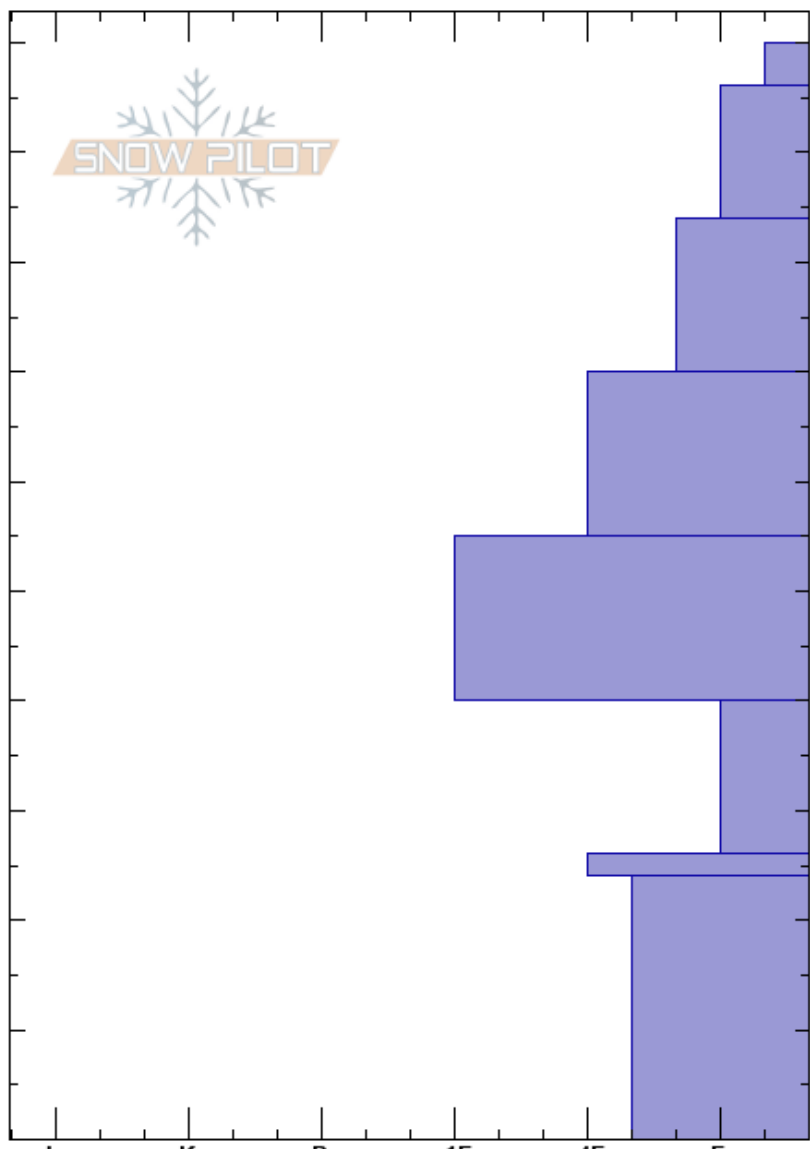

Hebgen/Trapper
 Lionhead Range
 MT
 Elevation: 7600 ft
 Aspect: 70°
 Specifics: Collapsing, widespread

Eric Knoff
 01/16/2018 - 1:00pm
 Co-ord: 44.83843N, -111.32687W
 Slope Angle: 28°
 Wind Loading: no

Stability: Poor
 Air Temperature: -4°C
 Sky Cover: BKN
 Precipitation: NO
 Wind: SW Calm
 HS: 100
 Layer Notes: 40-26cm: Problematic layer

Depth (cm)	Crystal		Moisture	ρ kg/m ³	Stability tests & Layer comments
	Form	Size			
100	+				
90	+				
80	+				← CT8, Q2 @84cm
70	/				
60					
50	•				
40	□	1-2			← CT12, Q1 @40cm ← ECTN28 @40cm ← PST30/100 (End) @40cm
30	■				
20					
10	⊖				
0					

Notes: Widespread cracking and collapsing. CPST 24/100 end @ 40 cm's