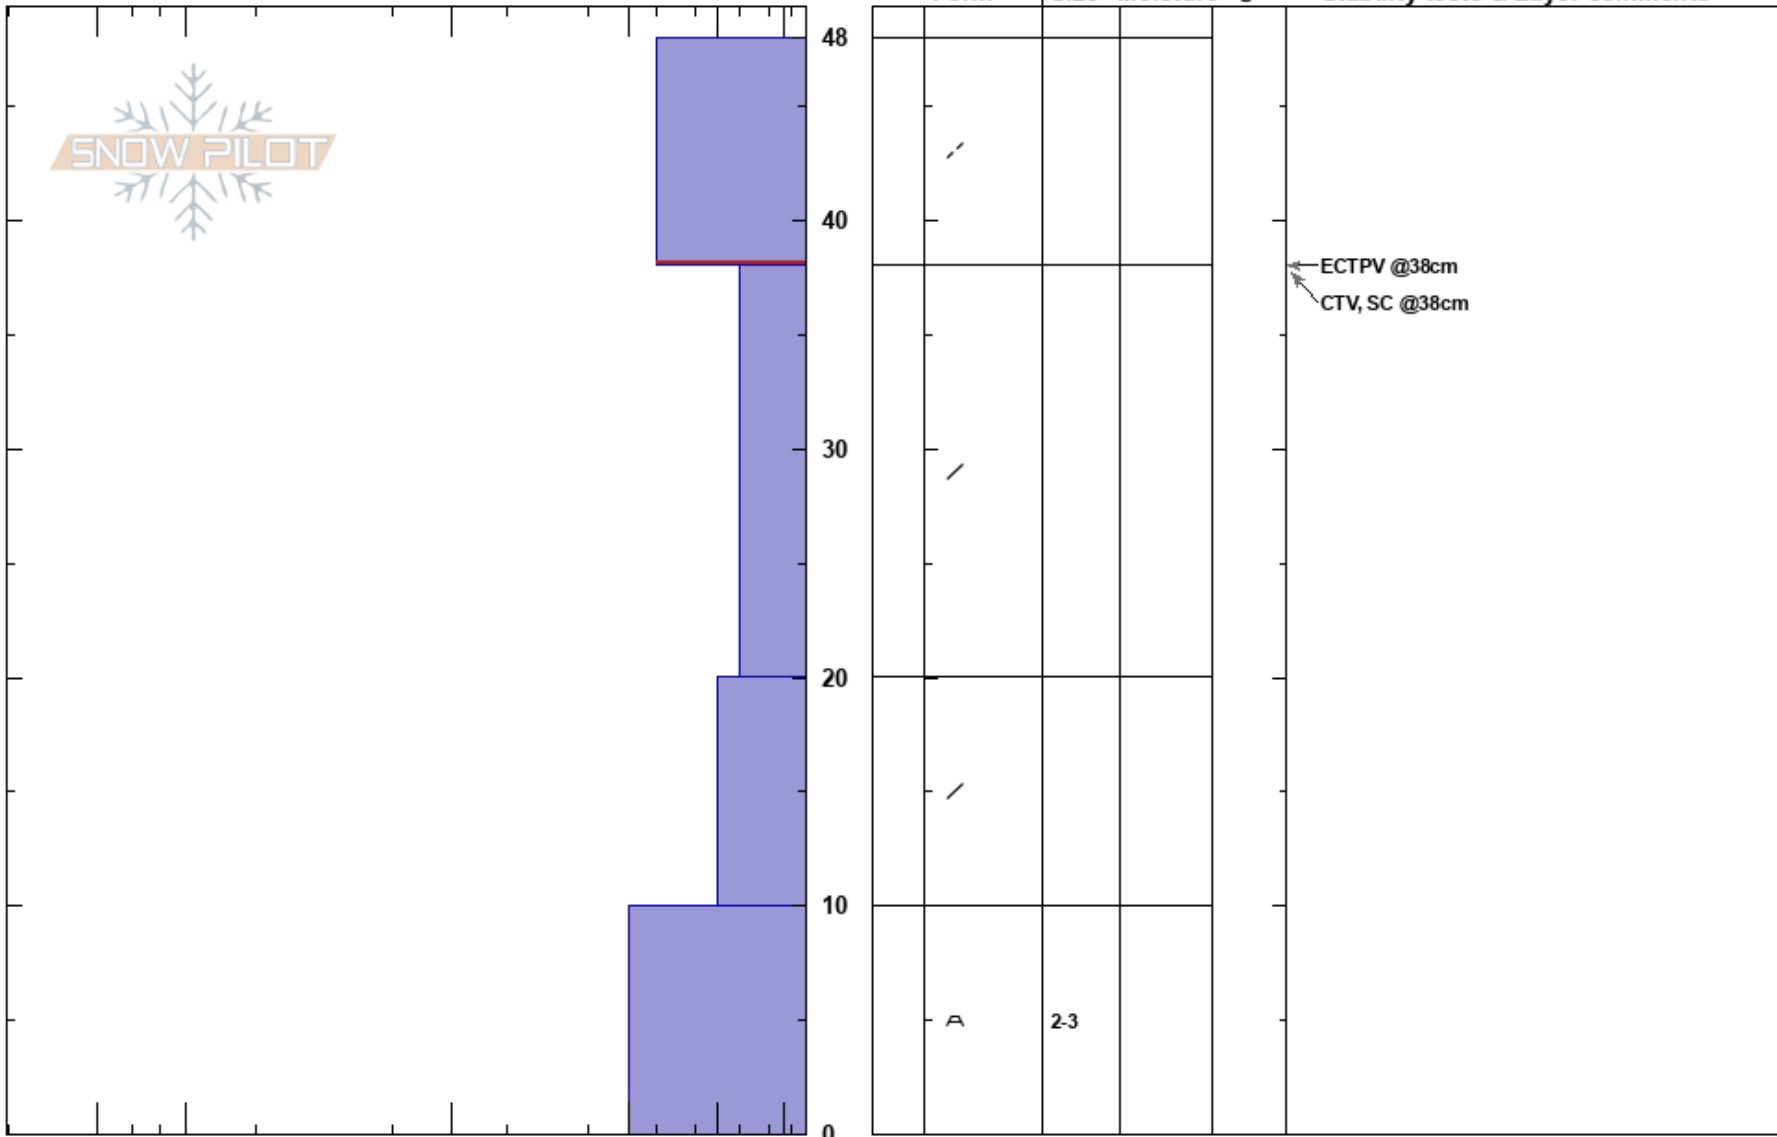

Loveland Pass
CO

Andrew McWilliams
10/30/2023 - 12:00pm
Co-ord: 39.65835N, -105.88746W
Slope Angle: 30°
Wind Loading: yes
Specifics: Collapsing, localized; Cracking; Ski tracks on slope

Stability: HS:48 PF:48
Air Temperature: -12°C
Sky Cover: CLR
Precipitation: NO
Wind: N Light Breeze

Layer Notes:
48-38cm: Problematic layer

Notes: