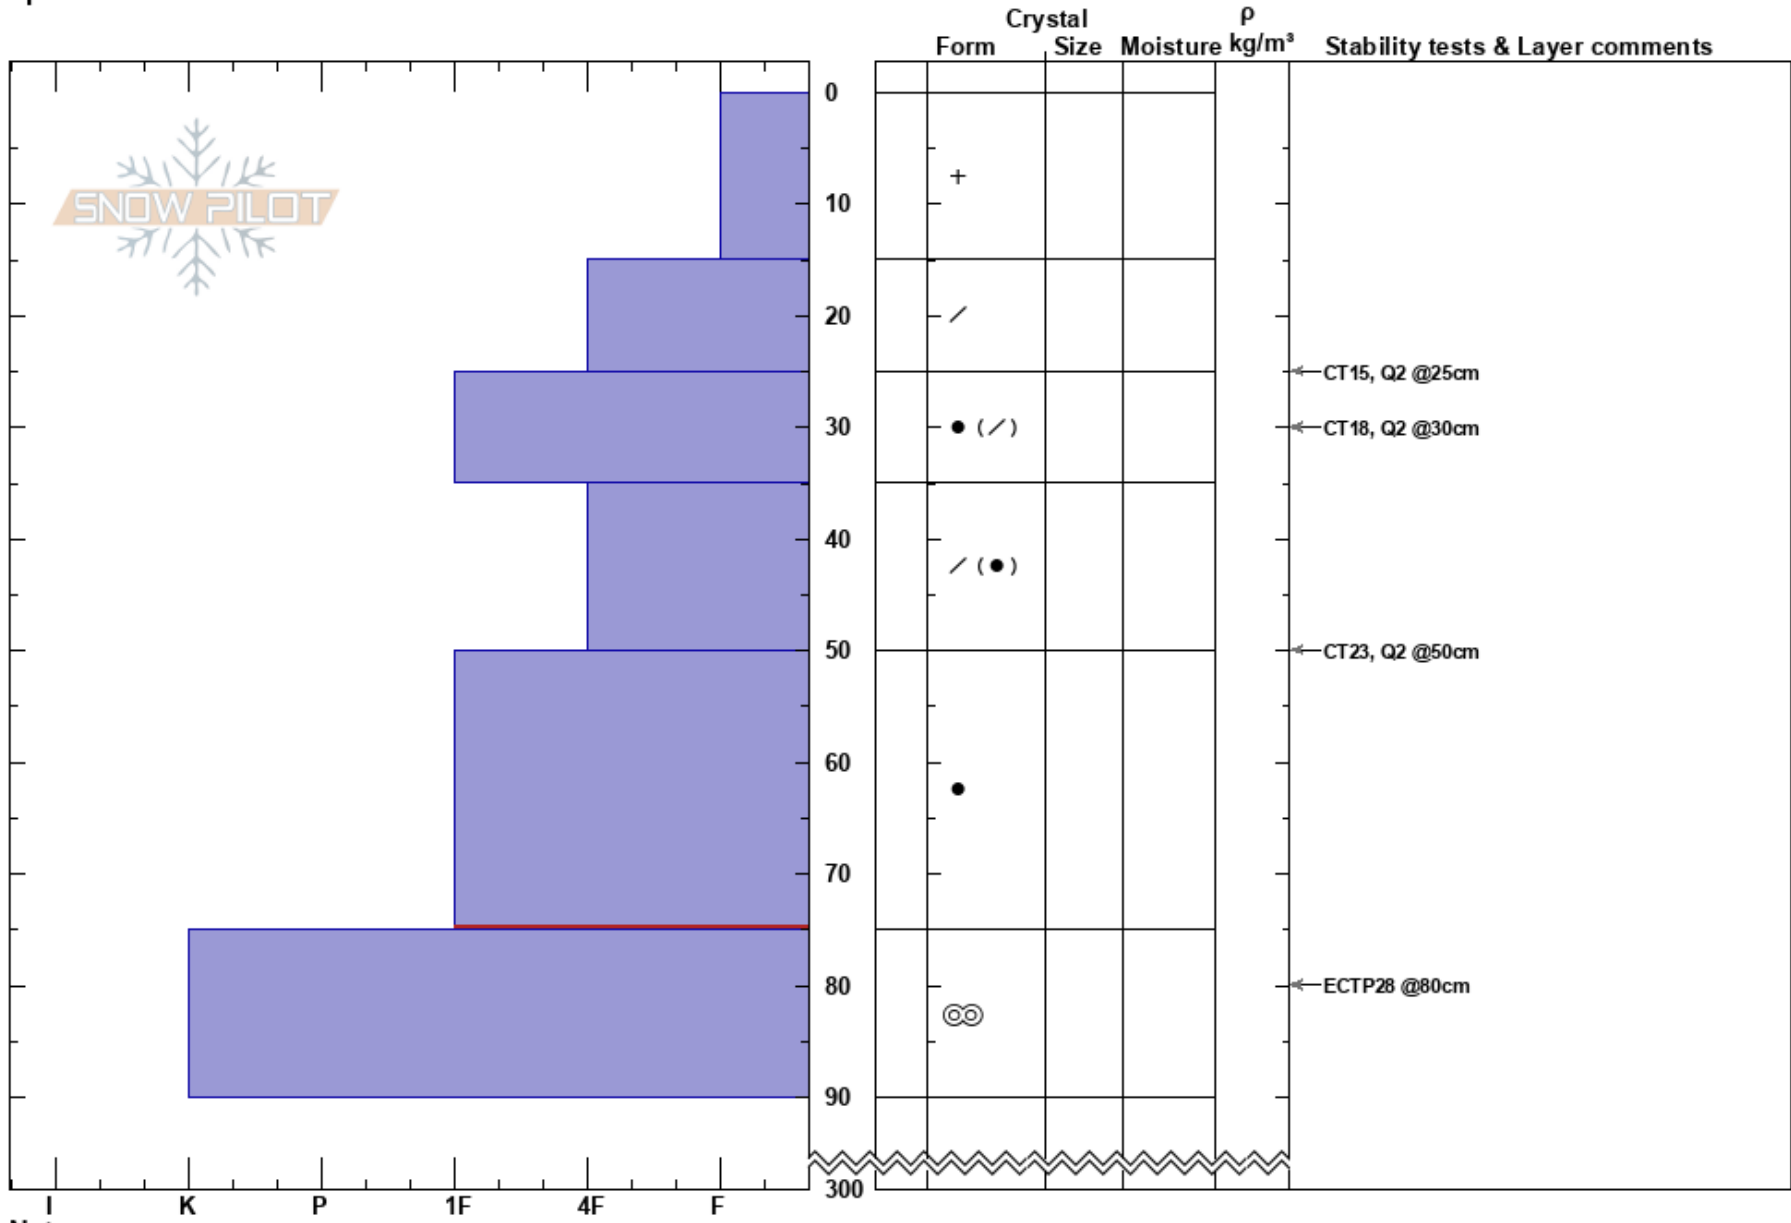

20231030 El Diablo  
 Andes  
 Chile  
 Elevation: 1500 m  
 Aspect: SE  
 Specifics:

jamie weeks  
 30/10/2023 - 08:08  
 Co-ord: -43.59342N, -71.90088W  
 Slope Angle: 28°  
 Wind Loading: yes

Stability:  
 Air Temperature: -0.1°C  
 Sky Cover: BKN  
 Precipitation: NO  
 Wind: W Moderate

HS:300  
 PF: 65 50-75cm: Problematic layer  
 PS: 10

Notes: