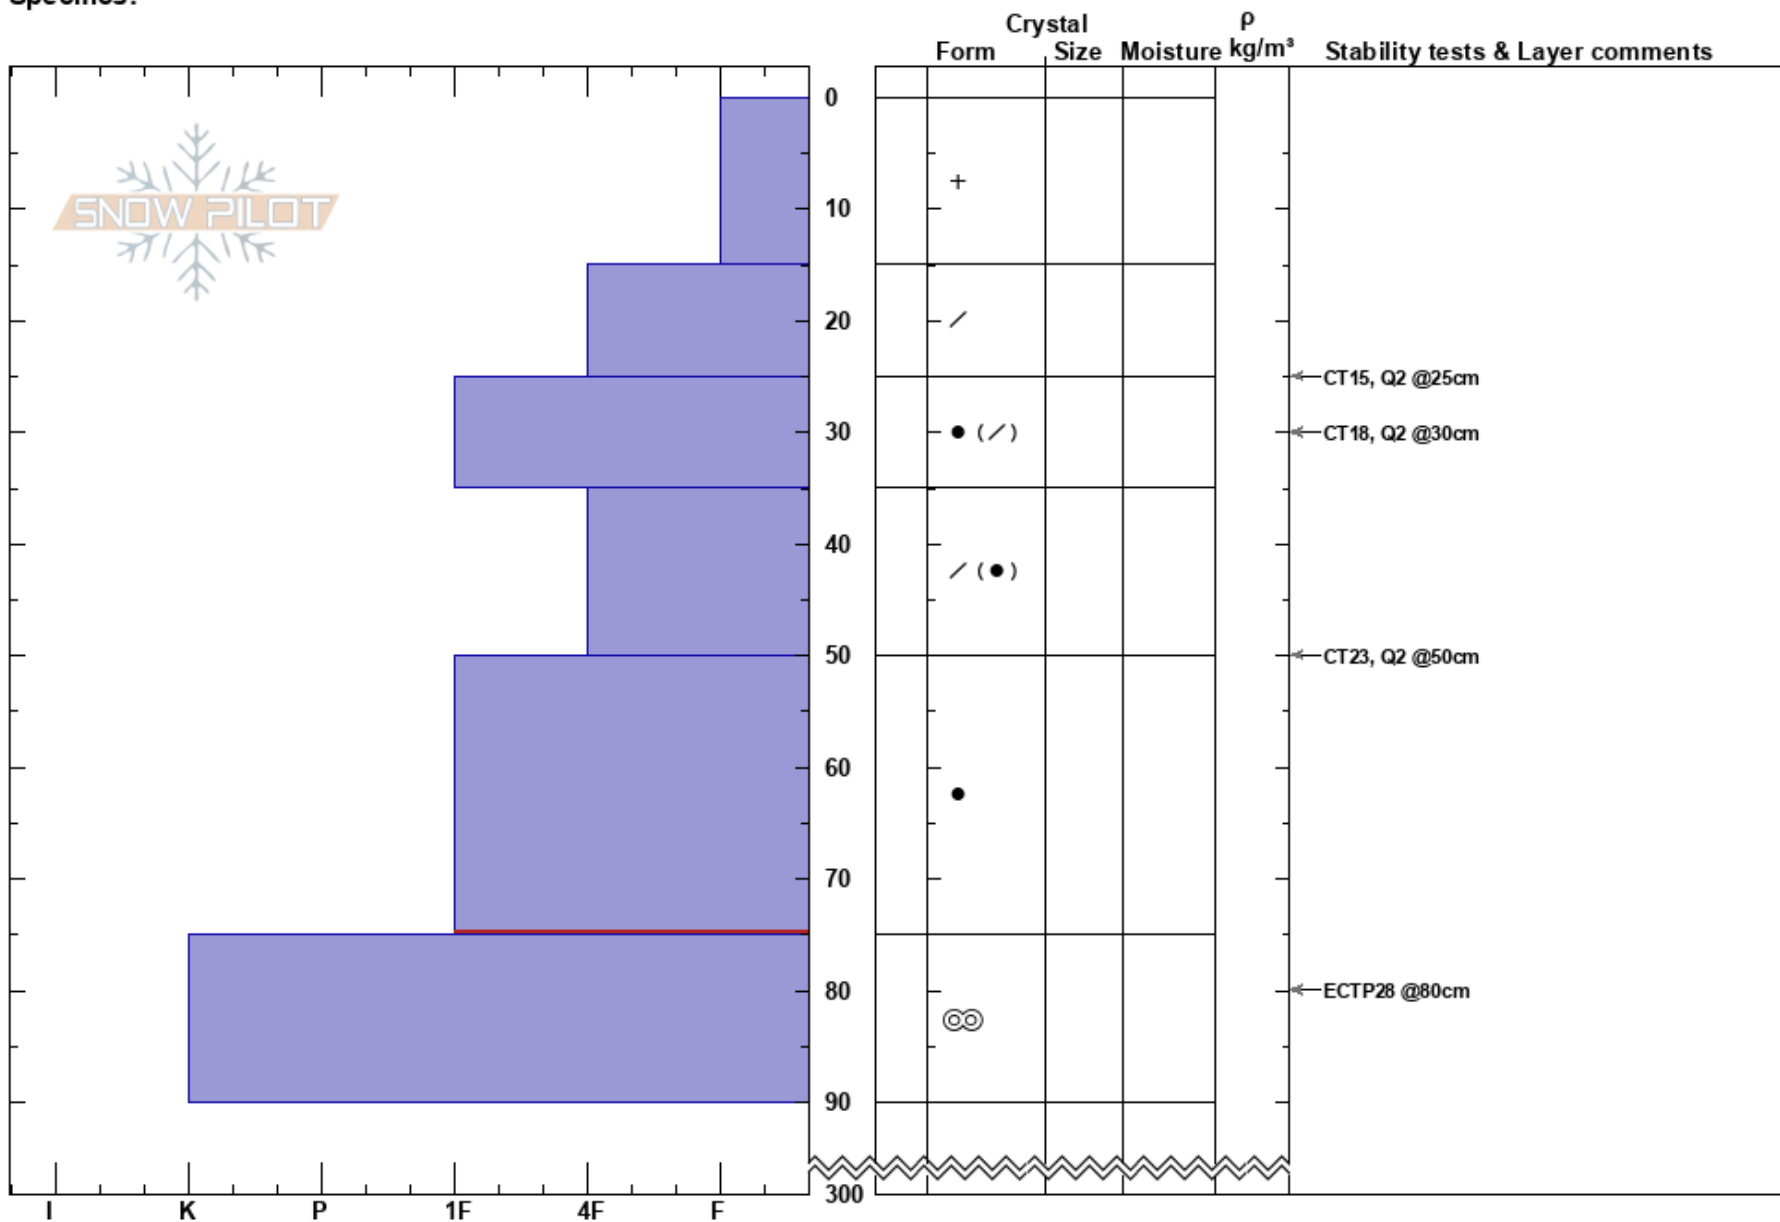

20231030 El Diablo
 Andes
 Chile
 Elevation: 1500 m
 Aspect: SE
 Specifics:

jamie weeks
 30/10/2023 - 08:08
 Co-ord: -43.59342N, -71.90088W
 Slope Angle: 28°
 Wind Loading: yes

Stability:
 Air Temperature: -0.1°C
 Sky Cover: BKN
 Precipitation: NO
 Wind: W Moderate

HS:300
 PF: 65 50-75cm: Problematic layer
 PS: 10

Notes: