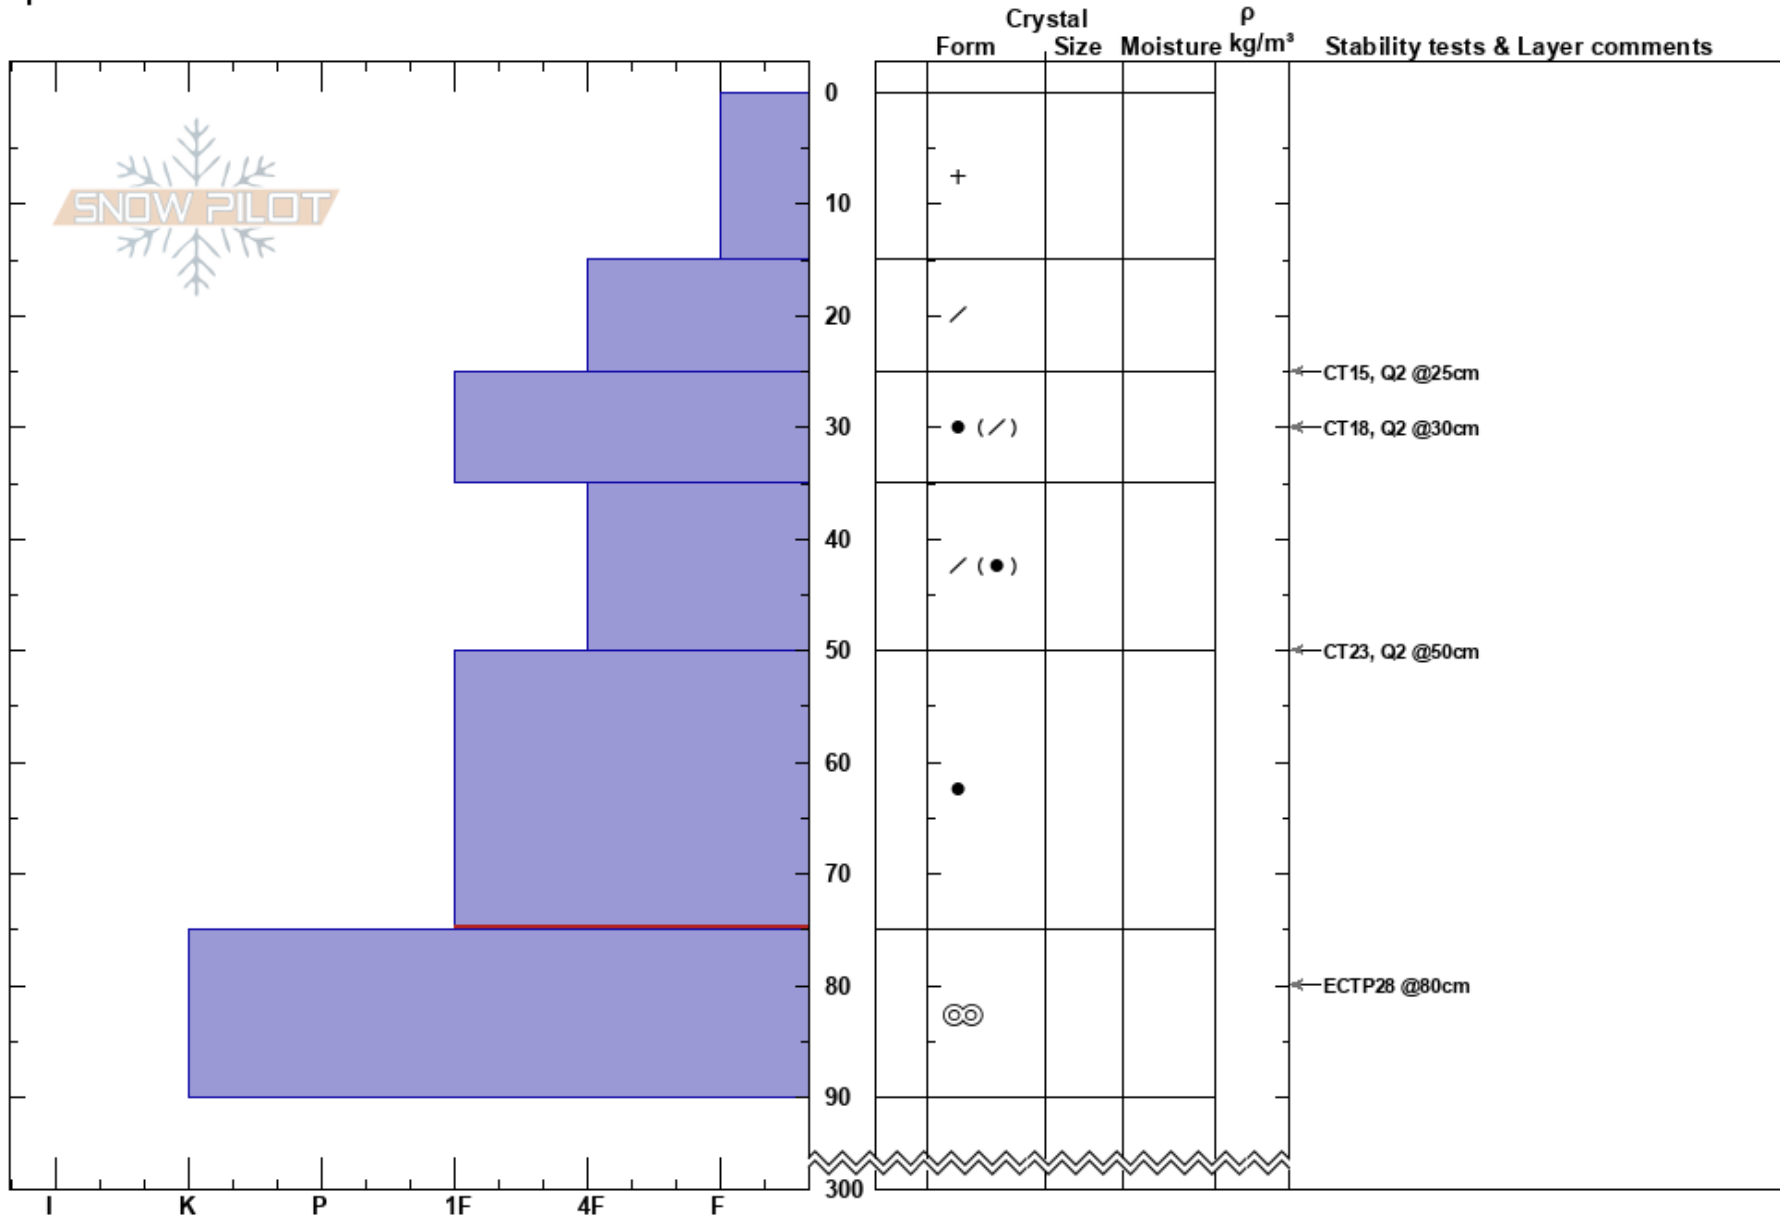

20231030 El Diablo
 Andes
 Chile
 Elevation: 1500 m
 Aspect: SE
 Specifics:

jamie weeks
 30/10/2023 - 08:08
 Co-ord: -43.59342N, -71.90088W
 Slope Angle: 28°
 Wind Loading: yes

Stability: HS:300
 Air Temperature: -0.1°C PF: 65 50-75cm: Problematic layer
 Sky Cover: BKN PS: 10
 Precipitation: NO
 Wind: W Moderate