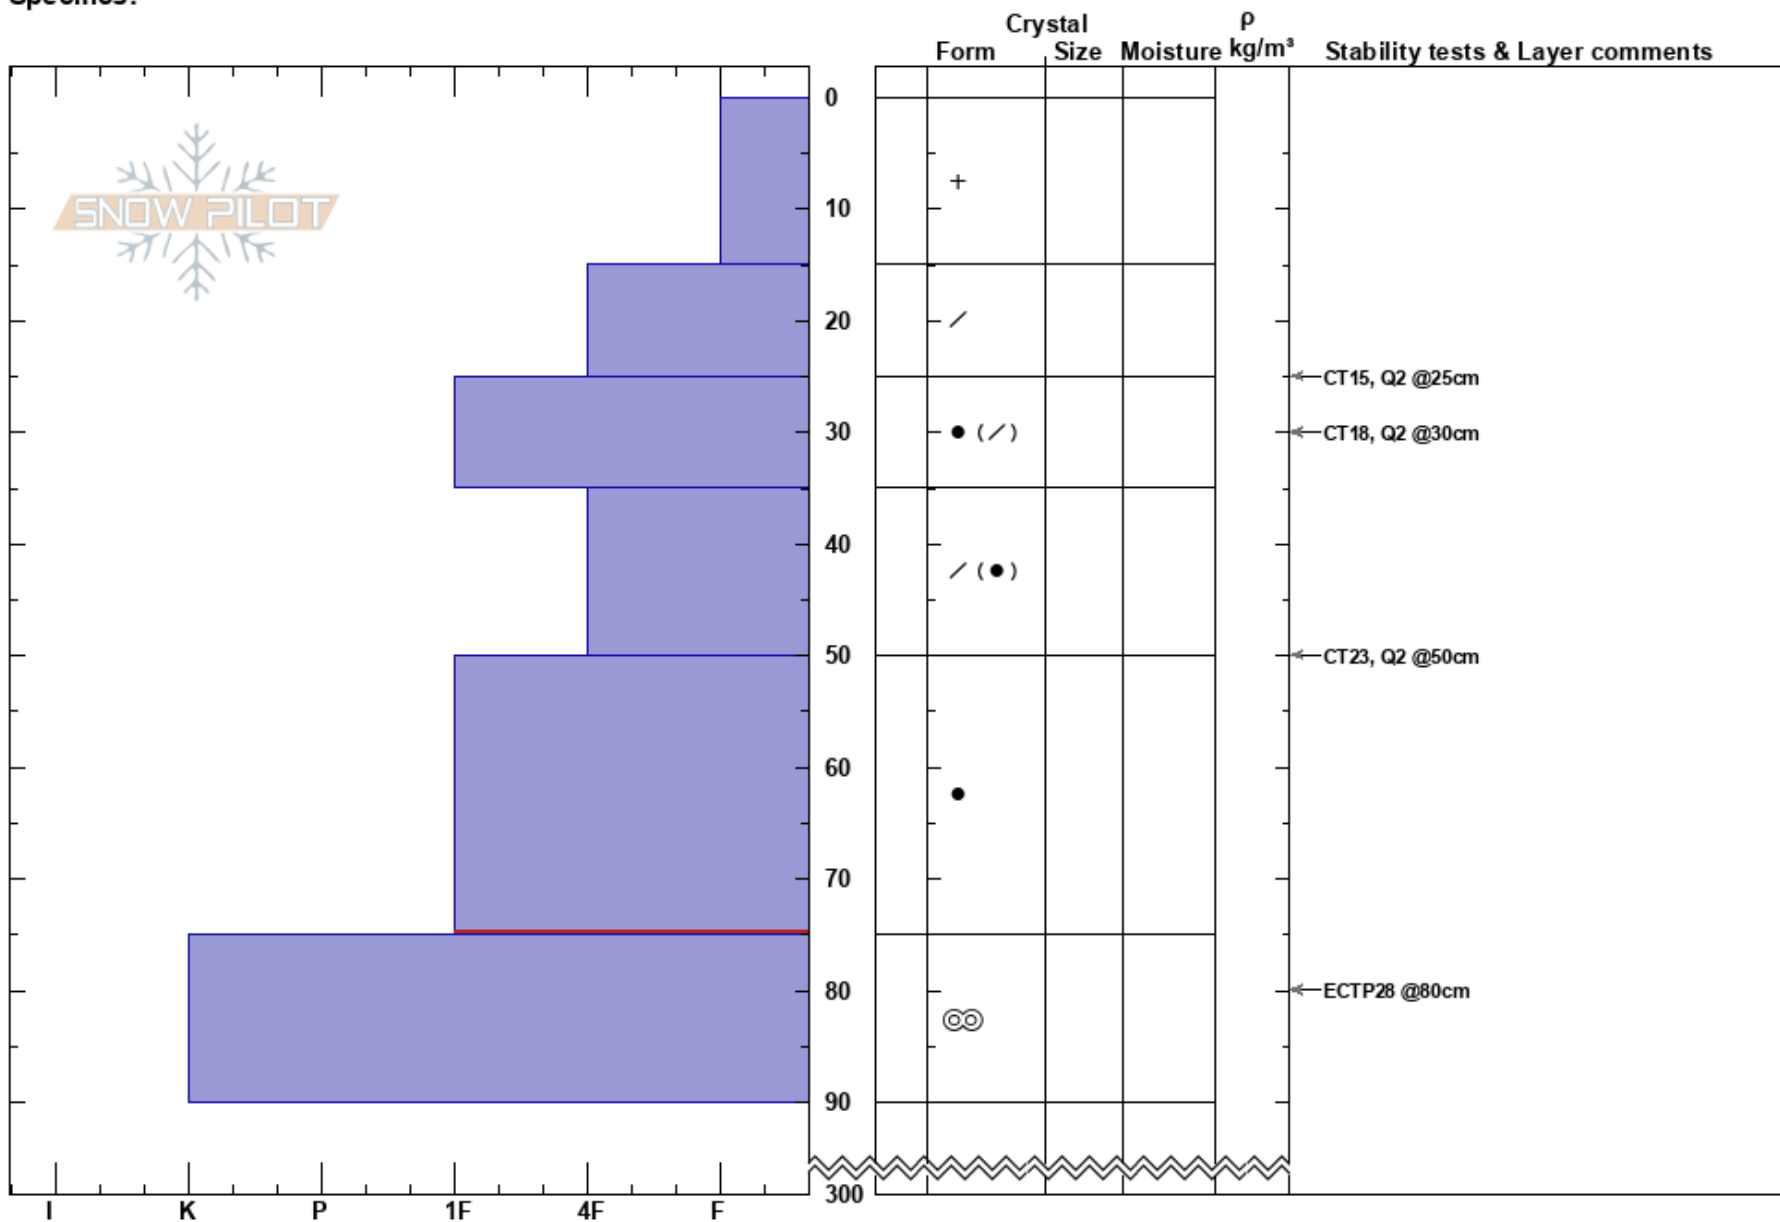

20231030 El Diablo
 Andes
 Chile
Elevation: 1500 m
Aspect: SE
Specifics:

jamie weeks
 30/10/2023 - 08:08
Co-ord: -43.59342N, -71.90088W
Slope Angle: 28°
Wind Loading: yes

Stability:
Air Temperature: -0.1°C
Sky Cover: BKN
Precipitation: NO
Wind: W Moderate

HS: 300
PF: 65 50-75cm: Problematic layer
PS: 10

Notes: