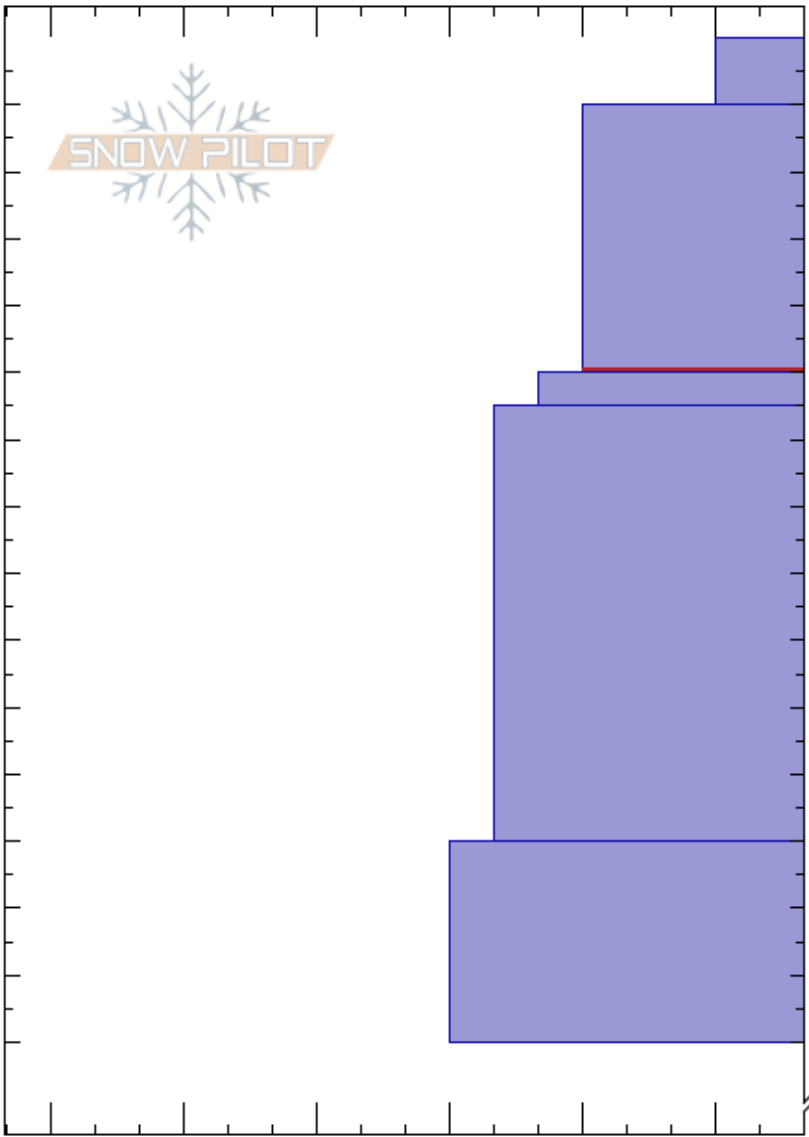

Shadow N Bowl
 Teton Range
 WY
 Elevation: 9700 ft
 Aspect:
 Specifics:

Gage Meredith
 01/02/2023 - 12:00pm
 Co-ord:
 Slope Angle: 31°
 Wind Loading: previous

Stability:
 Air Temperature:
 Sky Cover: FEW
 Precipitation: S-1
 Wind: N Light Breeze

HS:235
 Layer Notes:
 10-50cm: Problematic layer

Depth (cm)	Crystal		Moisture	ρ kg/m ³	Stability tests & Layer comments
	Form	Size			
0					
0-10	+				
10-50					
50					← ECTP26 @50cm Failed on DFs
50-90					
90					
90-135					
135					
135-150					
150					
150-235					