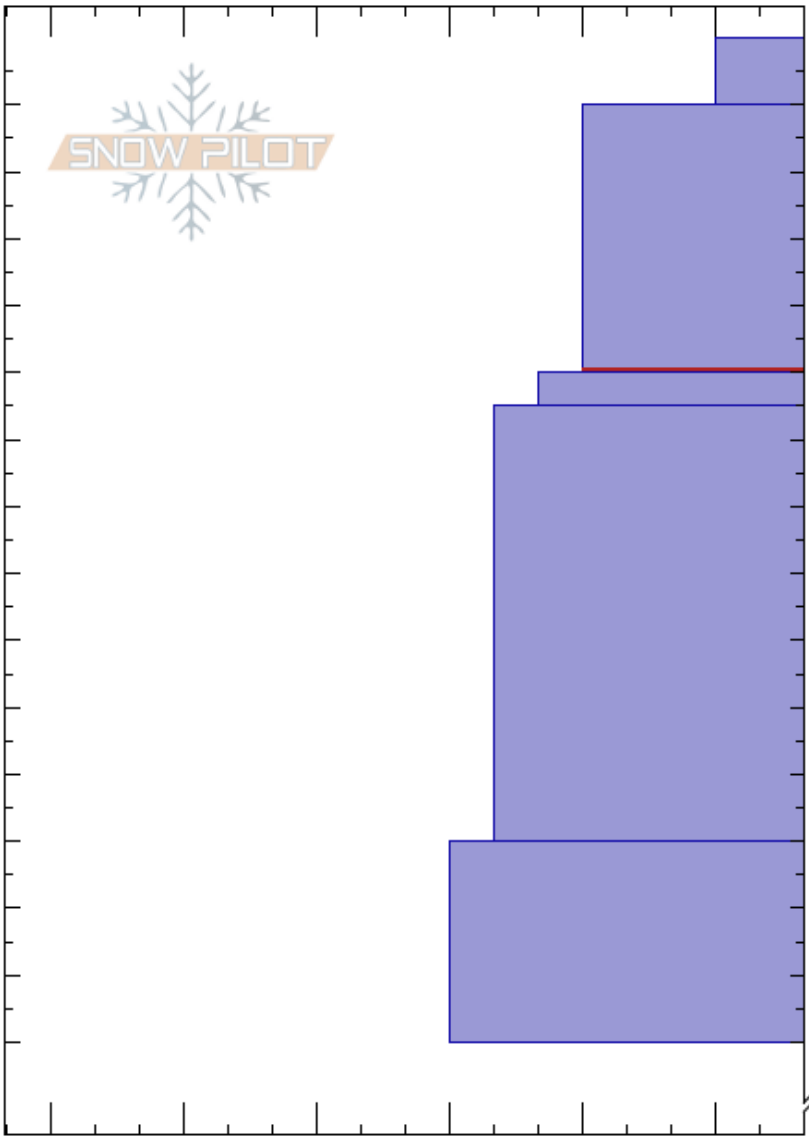

Shadow N Bowl  
 Teton Range  
 WY  
 Elevation: 9700 ft  
 Aspect:  
 Specifics:

Gage Meredith  
 01/02/2023 - 12:00pm  
 Co-ord:  
 Slope Angle: 31°  
 Wind Loading: previous

Stability:  
 Air Temperature:  
 Sky Cover: FEW  
 Precipitation: S-1  
 Wind: N Light Breeze

HS:235  
 Layer Notes:  
 10-50cm: Problematic layer

Depth (cm)	Crystal		Moisture	$\rho$ kg/m <sup>3</sup>	Stability tests & Layer comments
	Form	Size			
0 - 10	+				
10 - 50	/				
50 - 60	/				← ECTP26 @50cm Failed on DFs
60 - 90	.				
90 - 130	.				
130 - 150	.				
150 - 235					