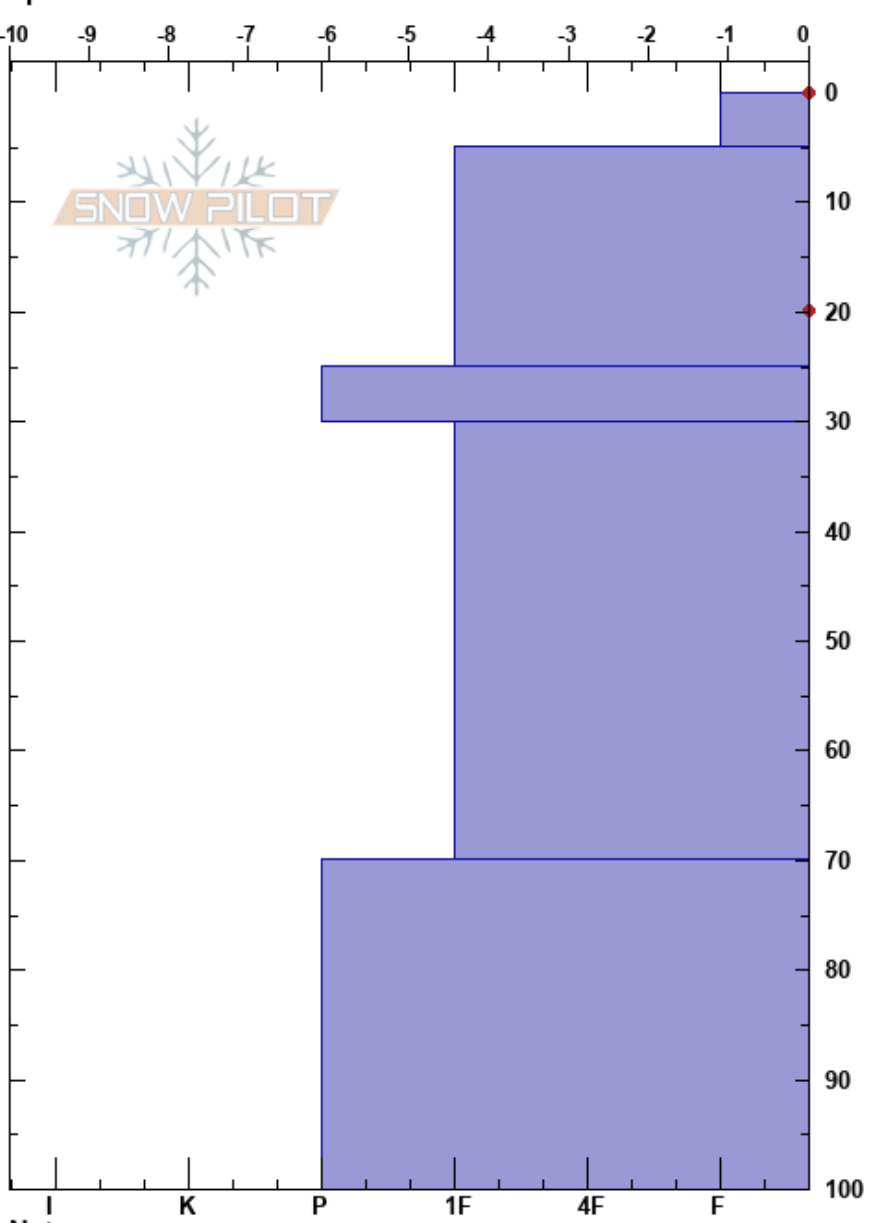

COL CIRUELA SE
 Baguales
 Argentina
 Elevation: 1967 m
 Aspect: SE
 Specifics:

Juan Pablo Lopez
 26/10/2023 - 15:30
 Co-ord: -41.51798S, -71.33042E
 Slope Angle: 20°
 Wind Loading: no

Stability:
 Air Temperature: 5.9°C
 Sky Cover: BKN
 Precipitation: NO
 Wind: W Strong

PF: 10
 PS: 4
 0-5cm: Problematic layer

Form	Crystal		ρ kg/m ³	Stability tests & Layer comments
	Size	Moisture		
○	2	W		
○	1.5	W		
⊗				
○	1.5	M-W		
⊗	1	M		

Notes: