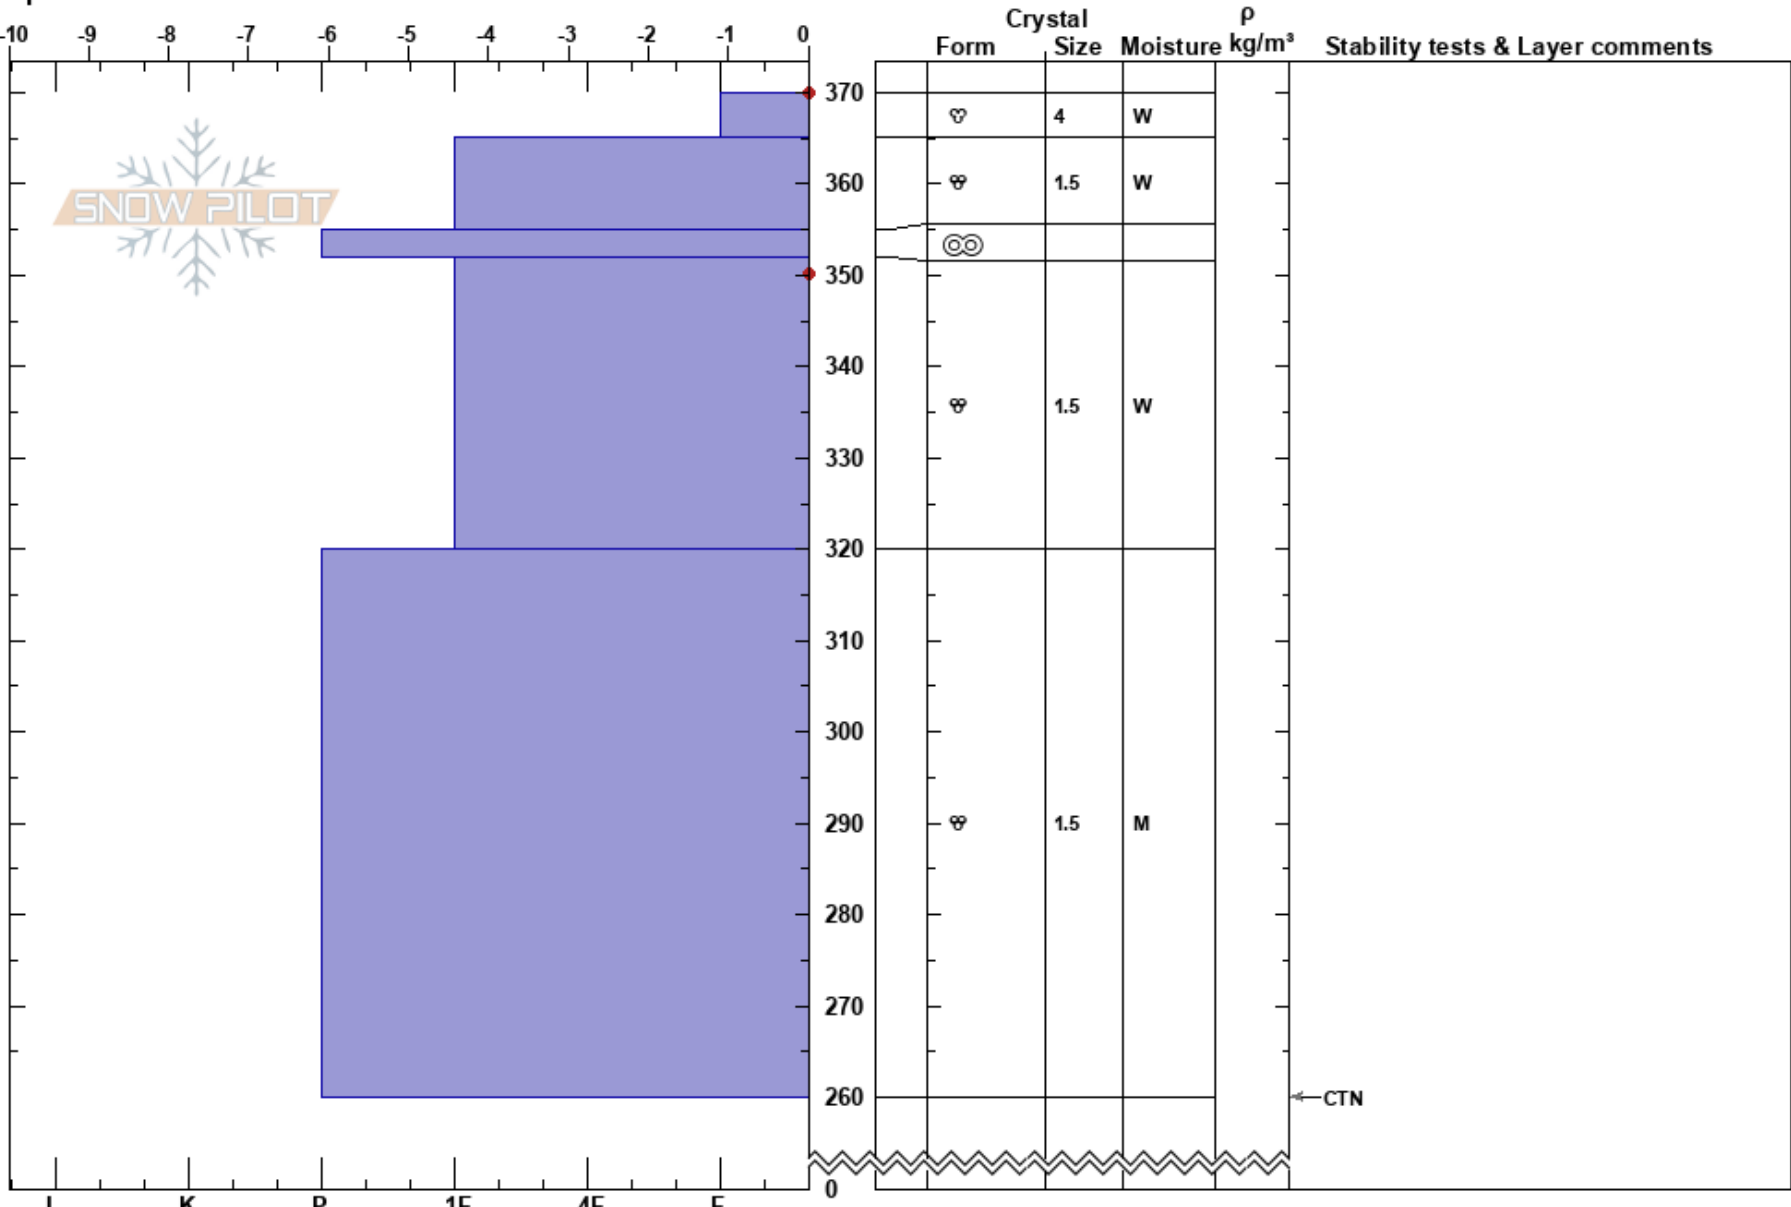

Col Ciruela NE
 Baguales
 Argentina
 Elevation: 1982 m
 Aspect: NE
 Specifics:

Juan Pablo Lopez
 25/10/2023 - 15:30
 Co-ord: -41.51721S, -71.33074E
 Slope Angle: 24°
 Wind Loading: no

Stability:
 Air Temperature: 8.7°C
 Sky Cover: FEW
 Precipitation: NO
 Wind: W Moderate

HS:370
 PF: 15
 PS: 5
 370-365cm: Problematic layer

Notes:

I K P 1F 4F F

← CTN