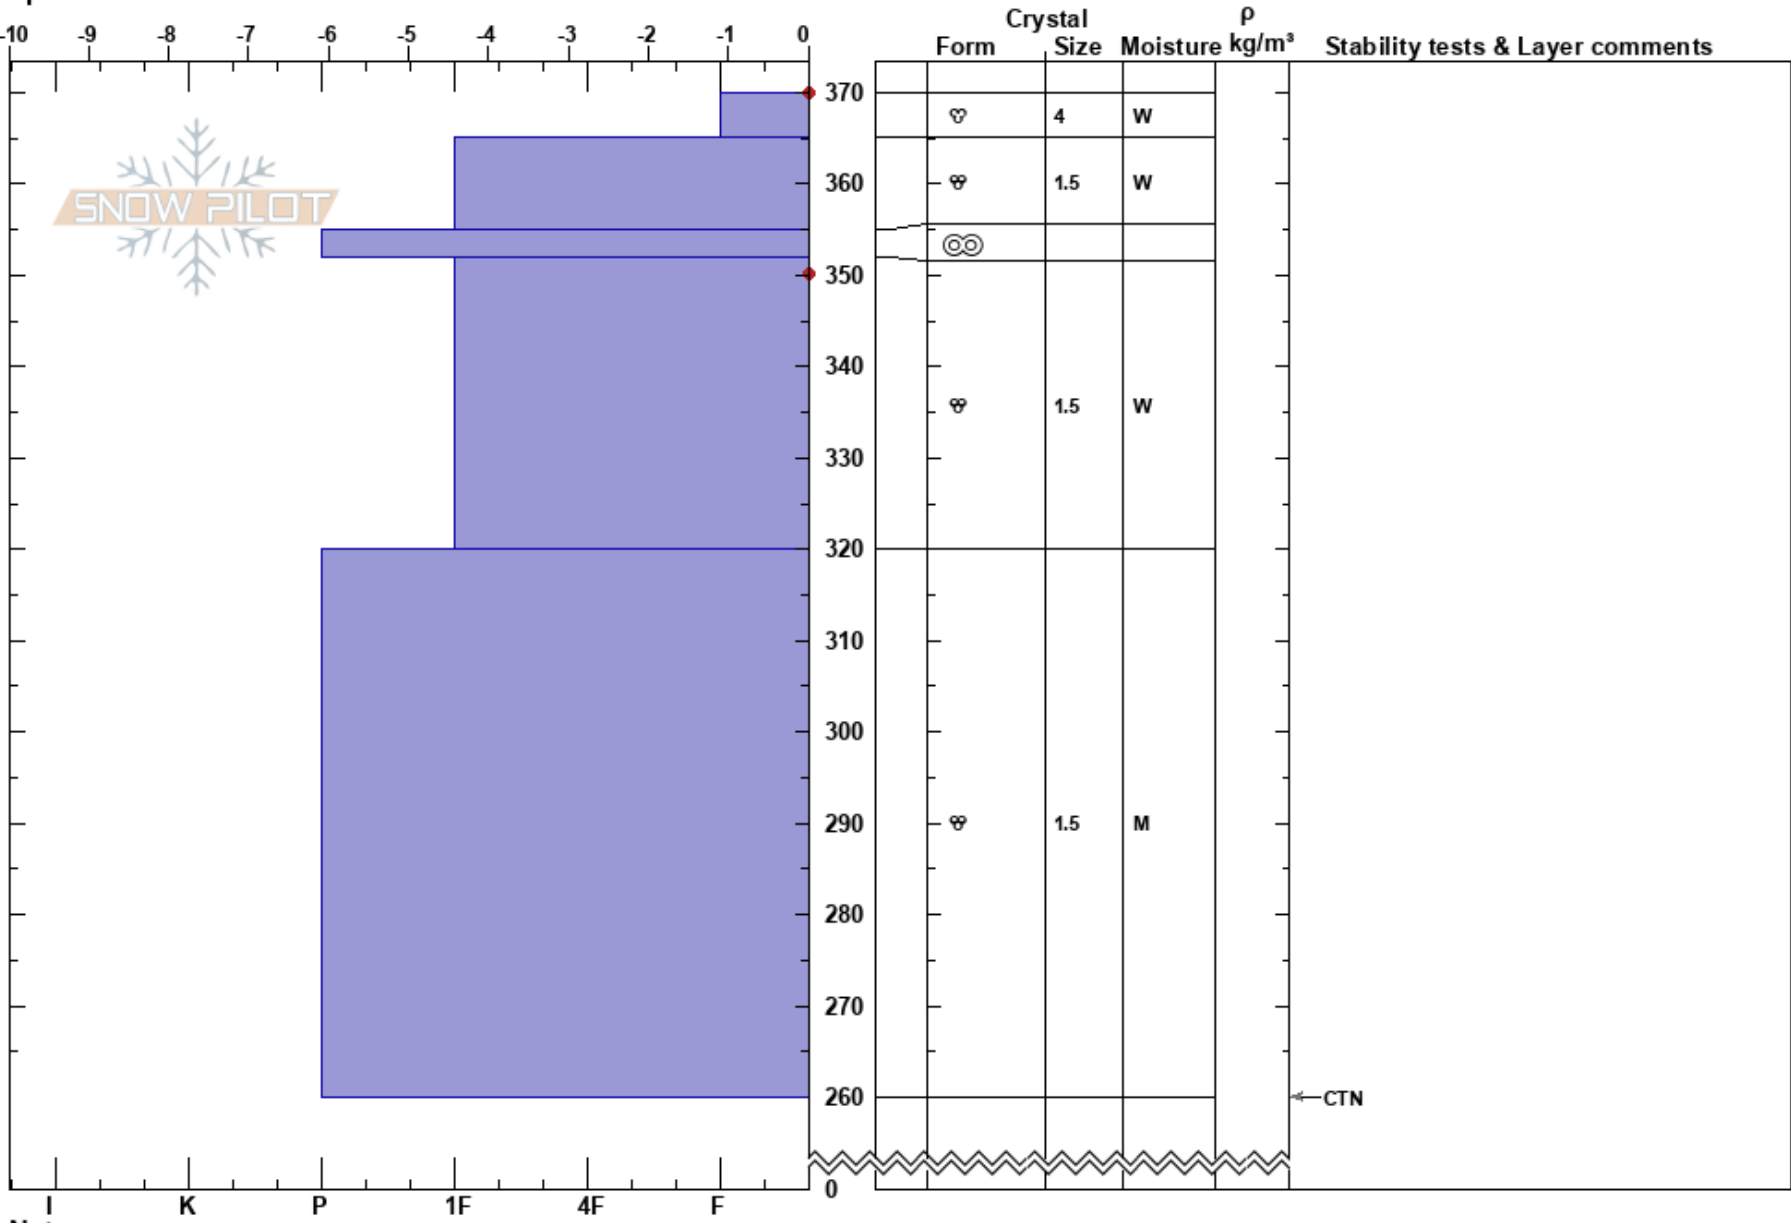

Col Ciruela NE  
 Baguales  
 Argentina  
 Elevation: 1982 m  
 Aspect: NE  
 Specifics:

Juan Pablo Lopez  
 25/10/2023 - 15:30  
 Co-ord: -41.51721S, -71.33074E  
 Slope Angle: 24°  
 Wind Loading: no

Stability:  
 Air Temperature: 8.7°C  
 Sky Cover: FEW  
 Precipitation: NO  
 Wind: W Moderate

HS:370  
 PF: 15  
 PS: 5  
 370-365cm: Problematic layer

Notes: