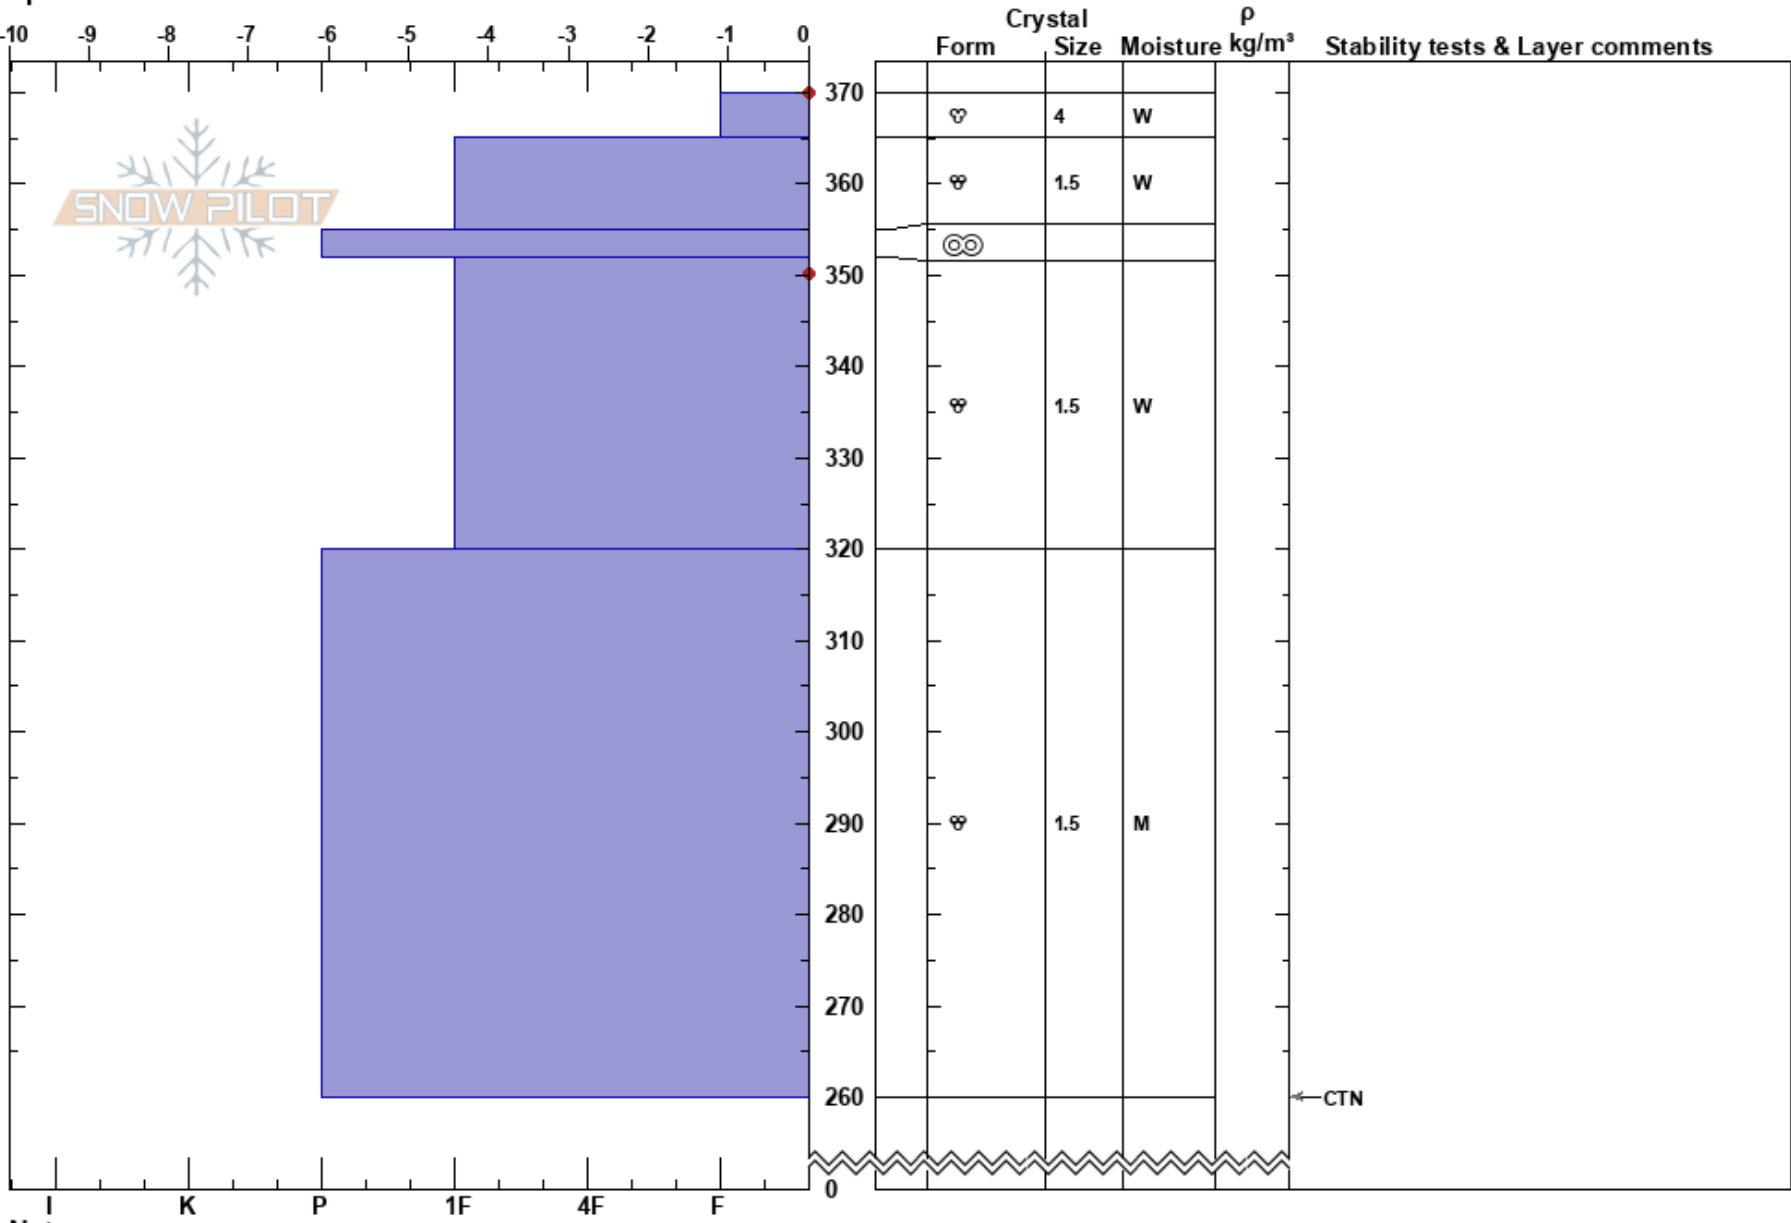

Col Ciruela NE
 Baguales
 Argentina
 Elevation: 1982 m
 Aspect: NE
 Specifics:

Juan Pablo Lopez
 25/10/2023 - 15:30
 Co-ord: -41.51721S, -71.33074E
 Slope Angle: 24°
 Wind Loading: no

Stability:
 Air Temperature: 8.7°C
 Sky Cover: FEW
 Precipitation: NO
 Wind: W Moderate

HS:370
 PF: 15
 PS: 5
 370-365cm: Problematic layer

Notes: