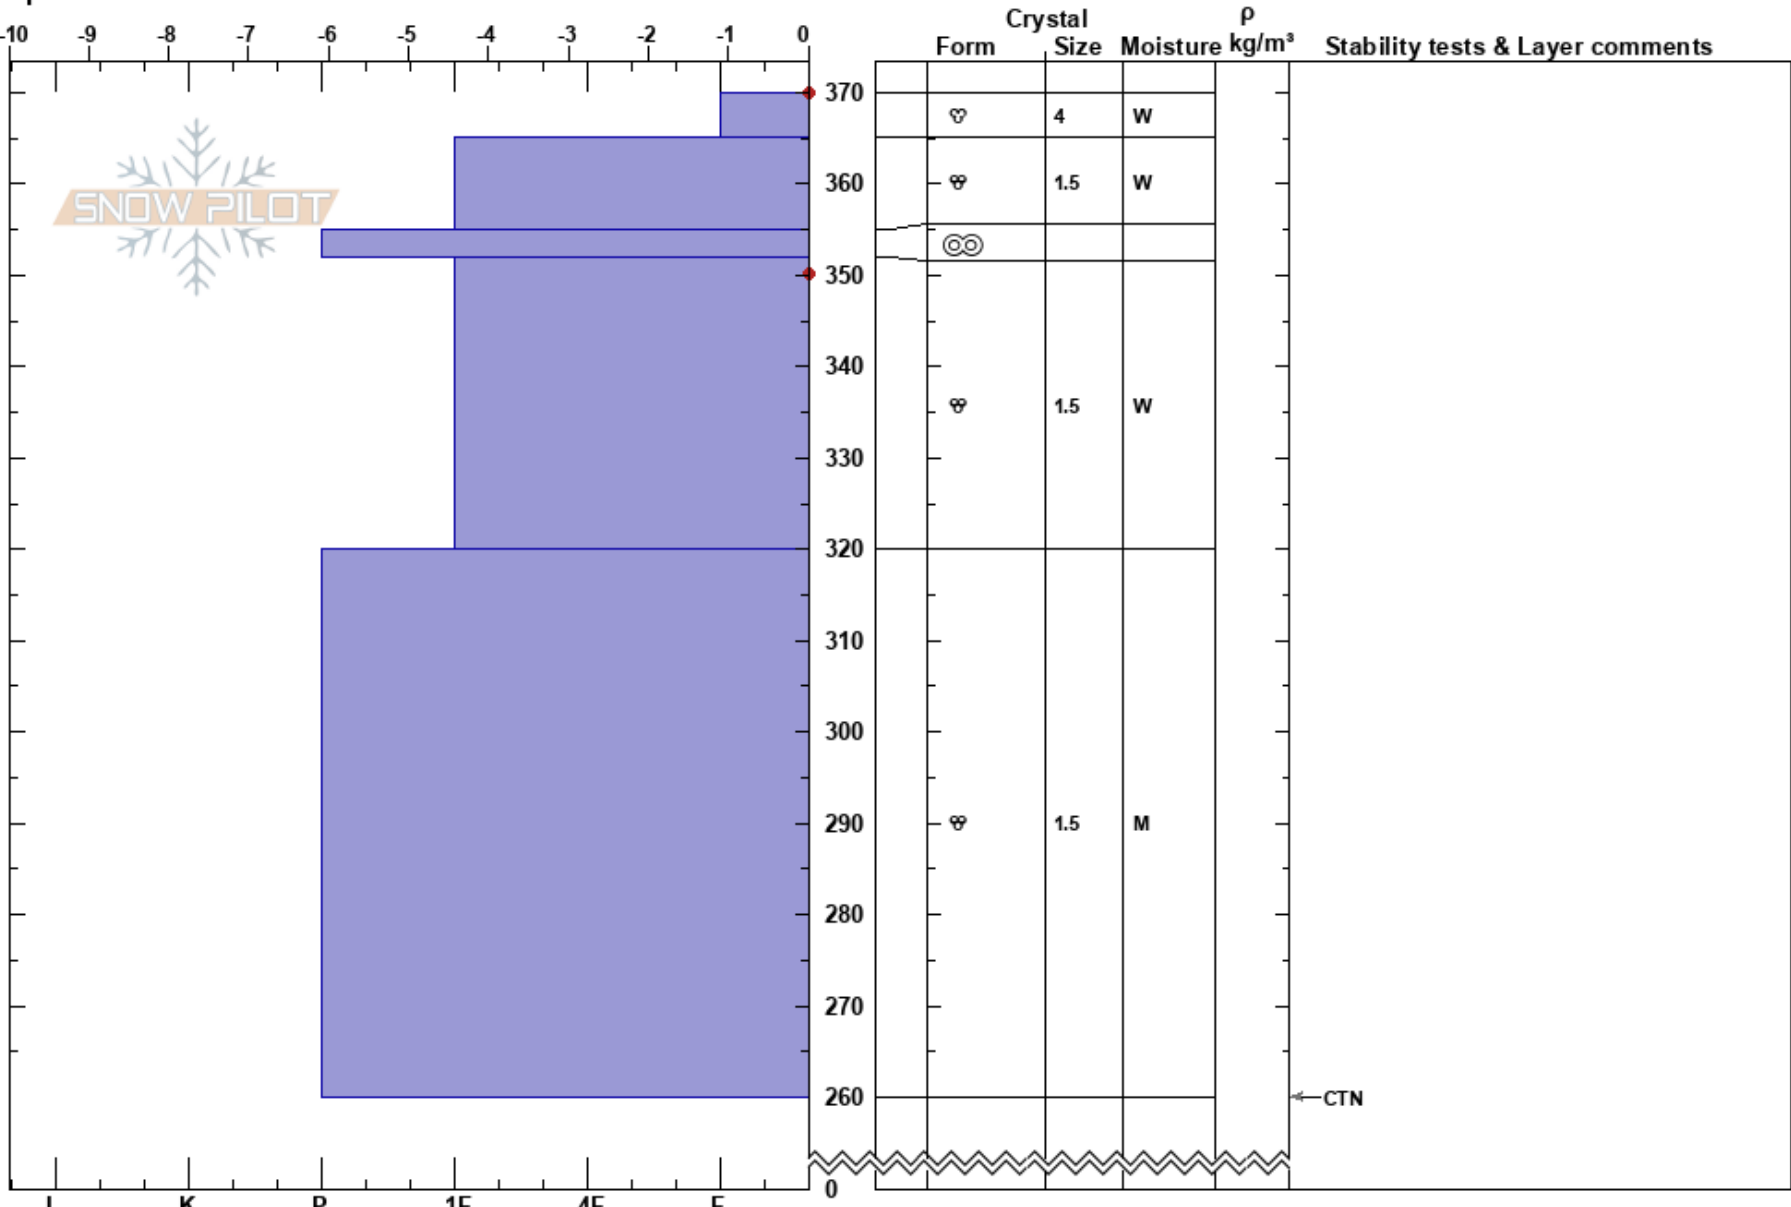

Col Ciruela NE
 Baguales
 Argentina
 Elevation: 1982 m
 Aspect: NE
 Specifics:

Juan Pablo Lopez
 25/10/2023 - 15:30
 Co-ord: -41.51721S, -71.33074E
 Slope Angle: 24°
 Wind Loading: no

Stability:
 Air Temperature: 8.7°C
 Sky Cover: FEW
 Precipitation: NO
 Wind: W Moderate

HS:370
 PF: 15
 PS: 5
 370-365cm: Problematic layer

Notes: