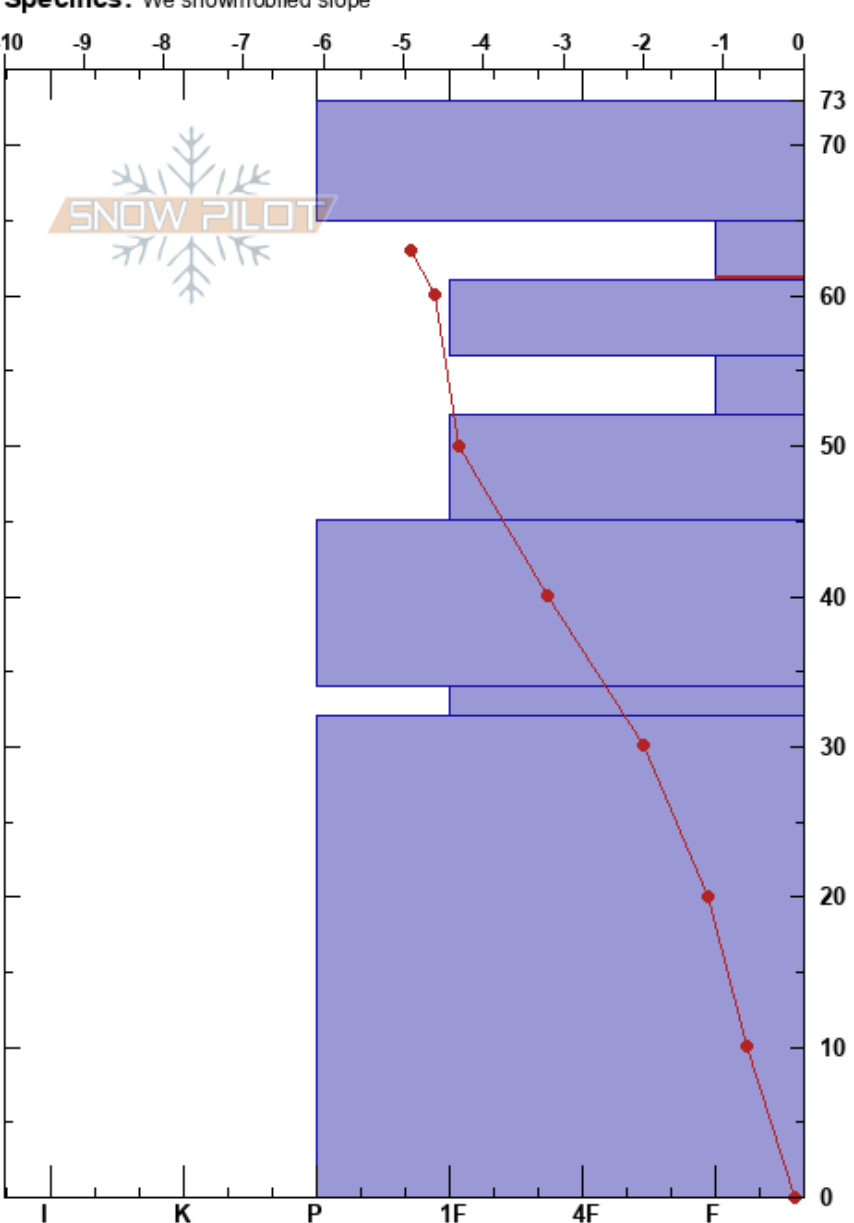

Kellostapuli  
 Finland  
 Elevation: 441 m  
 Aspect: N  
 Specifics: We snowmobiled slope

Tuomo Poukkanen  
 25/10/2023 - 16:10  
 Co-ord: 67.58909N, 24.24052E  
 Slope Angle: 0°  
 Wind Loading: yes

Stability: Good HS:73  
 Air Temperature: -5.3°C PF: 23  
 Sky Cover: BKN  
 Precipitation: NO  
 Wind: S Light Breeze  
 Layer Notes:  
 73-65cm: crust  
 65-61cm: Problematic layer

Form	Crystal		Moisture	ρ kg/m³	Stability tests & Layer comments
	Size				
∇	2				
□					73-65cm: crust
□	1-2				← CT12, SP @61cm
□					← CT23, RP @56cm
.					

Notes: Maa kanervikko. 17.10.2023 pitin vierestä.