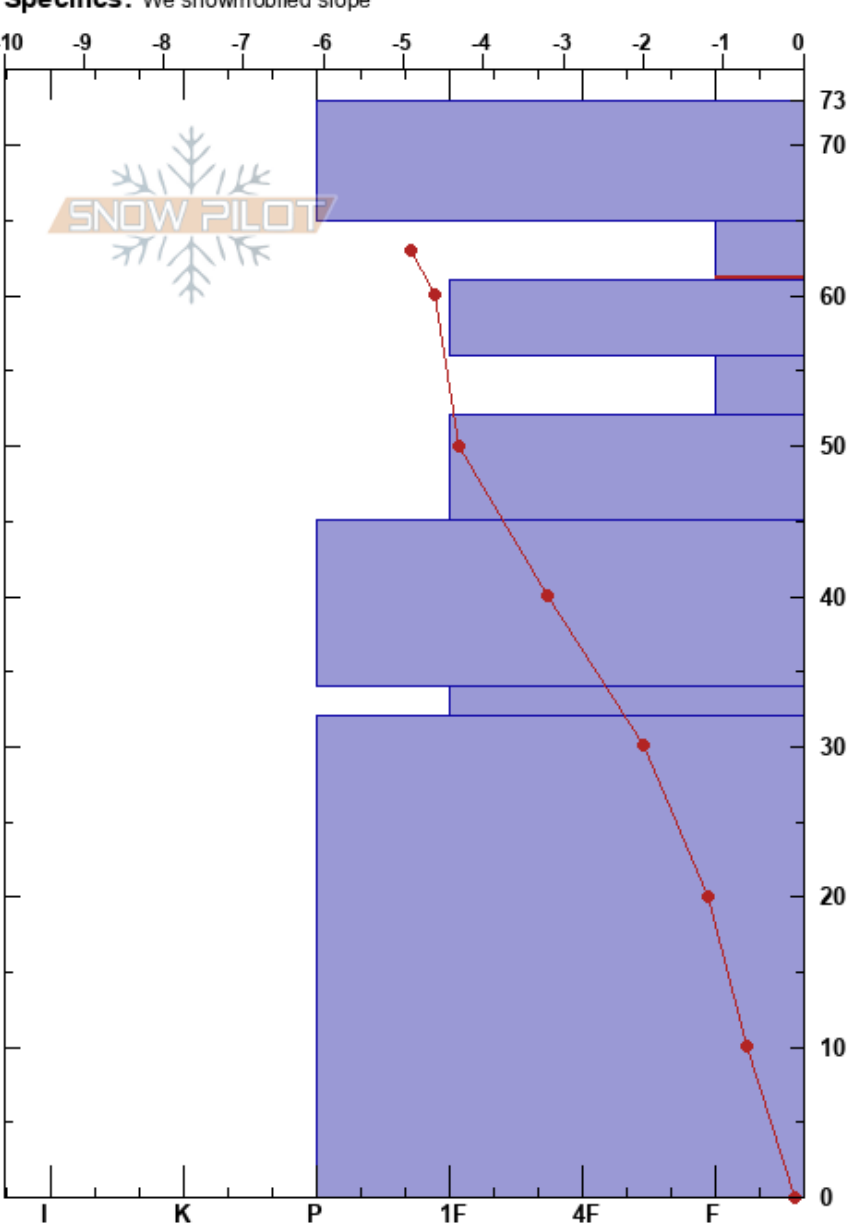

Kellostapuli
 Finland
 Elevation: 441 m
 Aspect: N
 Specifics: We snowmobiled slope

Tuomo Poukkanen
 25/10/2023 - 16:10
 Co-ord: 67.58909N, 24.24052E
 Slope Angle: 0°
 Wind Loading: yes

Stability: Good HS:73
 Air Temperature: -5.3°C PF: 23
 Sky Cover: BKN
 Precipitation: NO
 Wind: S Light Breeze
 Layer Notes:
 73-65cm: crust
 65-61cm: Problematic layer

| Form | Crystal | | Moisture | ρ kg/m ³ | Stability tests & Layer comments |
|------|---------|--|----------|-----------------------------|----------------------------------|
| | Size | | | | |
| ∇ | 2 | | | | |
| □ | | | | | 73-65cm: crust |
| □ | 1-2 | | | | ← CT12, SP @61cm |
| □ | | | | | ← CT23, RP @56cm |
| . | | | | | |

Notes: Maa kanervikkoa. 17.10.2023 pitin vierestä.