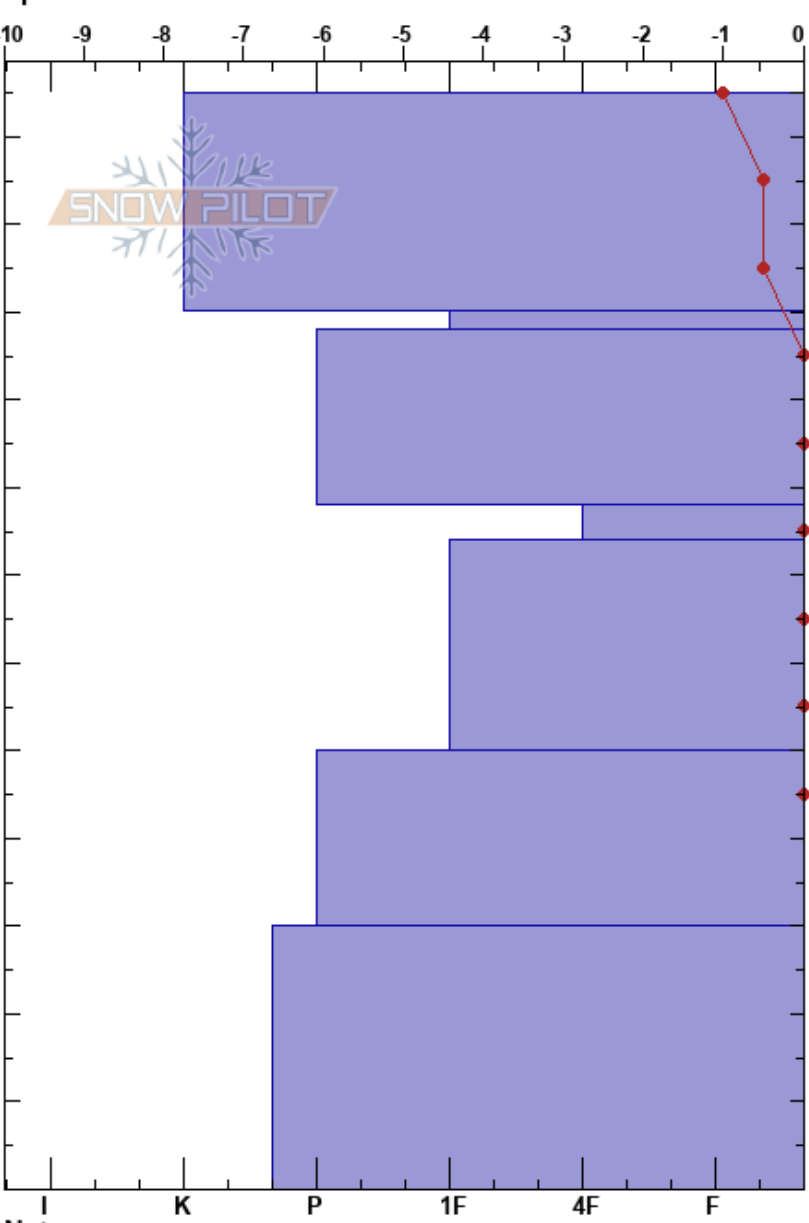

Punto Ciruela  
 Baguales  
 Argentina  
 Elevation: 1862 m  
 Aspect: N  
 Specifics:

Juan Pablo Lopez  
 05/10/2023 - 13:15  
 Co-ord: -41.51453S, -71.32914E  
 Slope Angle: 17°  
 Wind Loading: no

Stability:  
 Air Temperature: 0.2°C  
 Sky Cover: BKN  
 Precipitation: NO  
 Wind: W Moderate

HS: 125  
 PF: 2 78-74cm: Problematic layer  
 PS: 1

Height (m)	Crystal		$\rho$ kg/m <sup>3</sup>	Stability tests & Layer comments
	Form	Size		
125	⊙⊙	3		
110	⊙⊙	3	D-M	
100	⊙	2	W	
90	●	0.5	M	
80	○	2.5	W	← CT14, Q3 @78cm BRK
60	○	2	M	
40	○	2.5	M	
20	○	2	W	