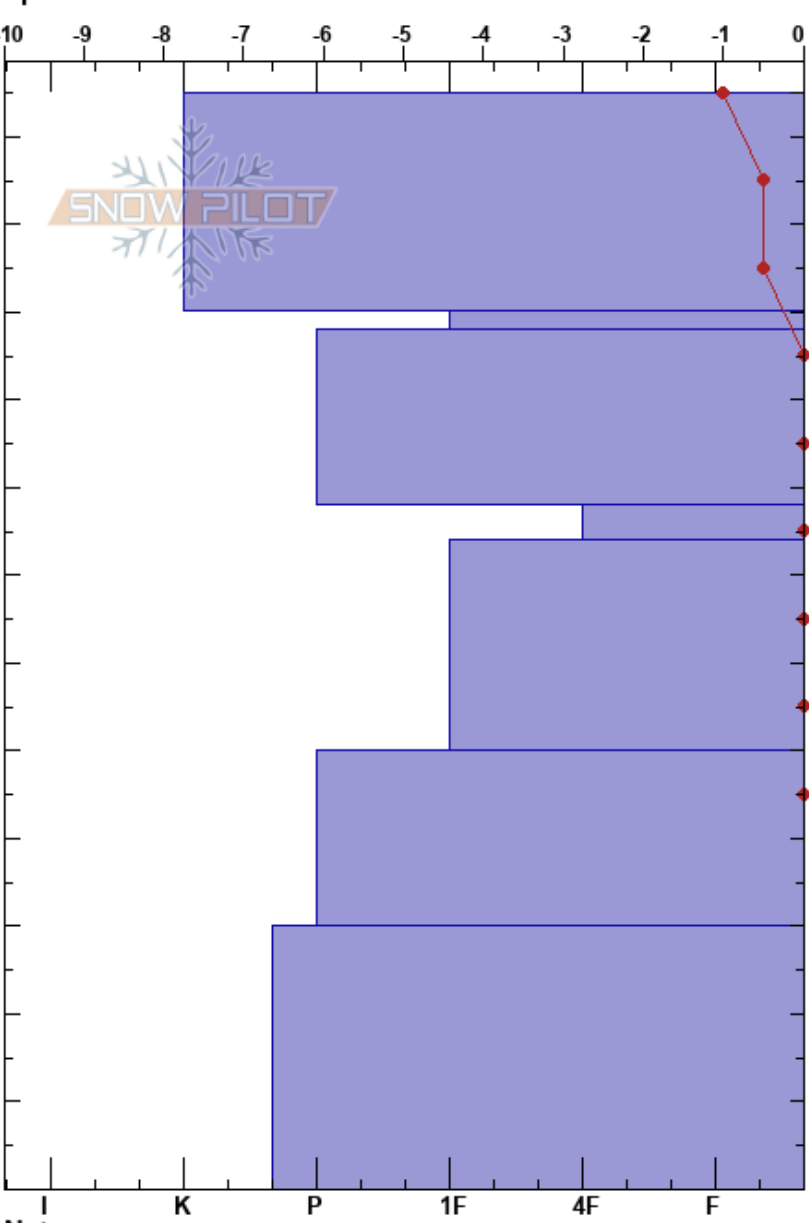

Punto Ciruela  
 Baguales  
 Argentina  
 Elevation: 1862 m  
 Aspect: N  
 Specifics:

Juan Pablo Lopez  
 05/10/2023 - 13:15  
 Co-ord: -41.51453S, -71.32914E  
 Slope Angle: 17°  
 Wind Loading: no

Stability:  
 Air Temperature: 0.2°C  
 Sky Cover: BKN  
 Precipitation: NO  
 Wind: W Moderate

HS: 125  
 PF: 2  
 PS: 1  
 78-74cm: Problematic layer

Height (m)	Crystal		Moisture	$\rho$ kg/m <sup>3</sup>	Stability tests & Layer comments
	Form	Size			
125	⊙⊙	3			
110	⊙⊙	3	D-M		
100	⊙	2	W		
90	●	0.5	M		
80	○	2.5	W		← CT14, Q3 @78cm BRK
60	○	2	M		
40	○	2.5	M		
20	○	2	W		