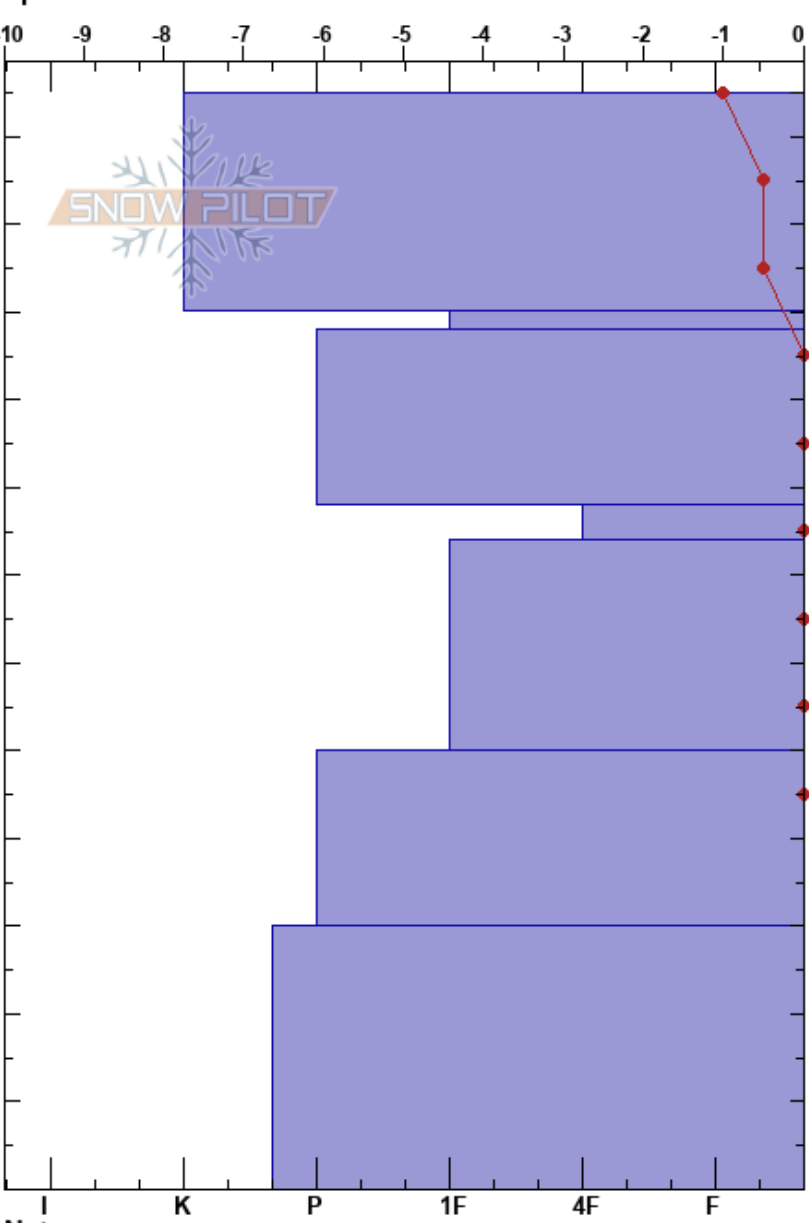

Punto Ciruela  
 Baguales  
 Argentina  
 Elevation: 1862 m  
 Aspect: N  
 Specifics:

Juan Pablo Lopez  
 05/10/2023 - 13:15  
 Co-ord: -41.51453S, -71.32914E  
 Slope Angle: 17°  
 Wind Loading: no

Stability:  
 Air Temperature: 0.2°C  
 Sky Cover: BKN  
 Precipitation: NO  
 Wind: W Moderate

HS: 125  
 PF: 2 78-74cm: Problematic layer  
 PS: 1

Height (m)	Crystal		Moisture	$\rho$ kg/m <sup>3</sup>	Stability tests & Layer comments
	Form	Size			
125	⊙⊙	3			
110	⊙⊙	3	D-M		
100	⊙	2	W		
90	●	0.5	M		
80	○	2.5	W		← CT14, Q3 @78cm BRK
70	○	2	M		
60	○	2.5	M		
50	○	2	W		
40	○	2.5	M		
30	○	2	W		
20					
10					
0					