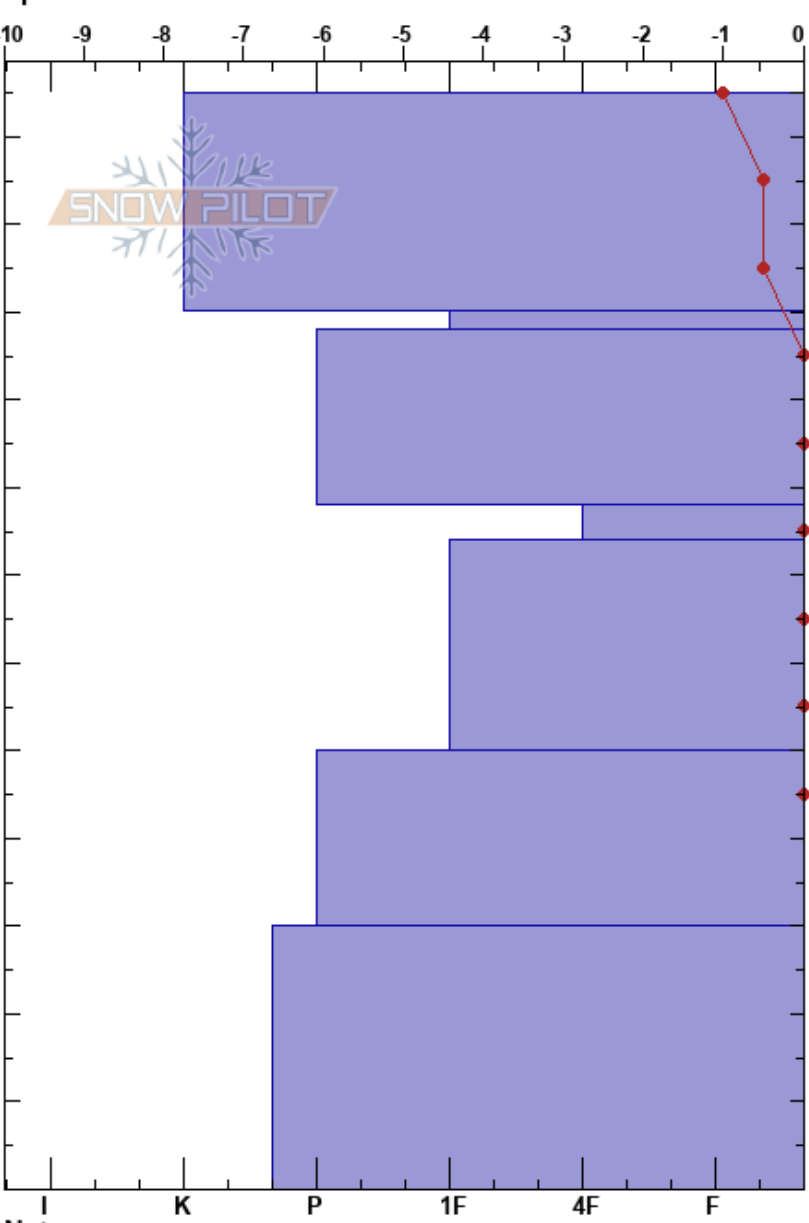

Punto Ciruela
 Baguales
 Argentina
 Elevation: 1862 m
 Aspect: N
 Specifics:

Juan Pablo Lopez
 05/10/2023 - 13:15
 Co-ord: -41.51453S, -71.32914E
 Slope Angle: 17°
 Wind Loading: no

Stability:
 Air Temperature: 0.2°C
 Sky Cover: BKN
 Precipitation: NO
 Wind: W Moderate

HS: 125
 PF: 2 78-74cm: Problematic layer
 PS: 1

Height (cm)	Crystal		Moisture	ρ kg/m ³	Stability tests & Layer comments
	Form	Size			
125	⊙⊙	3			
110	⊙⊙	3	D-M		
100	⊘	2	W		
90	●	0.5	M		
80	○	2.5	W		← CT14, Q3 @78cm BRK
60	○	2	M		
40	○	2.5	M		
20	○	2	W		