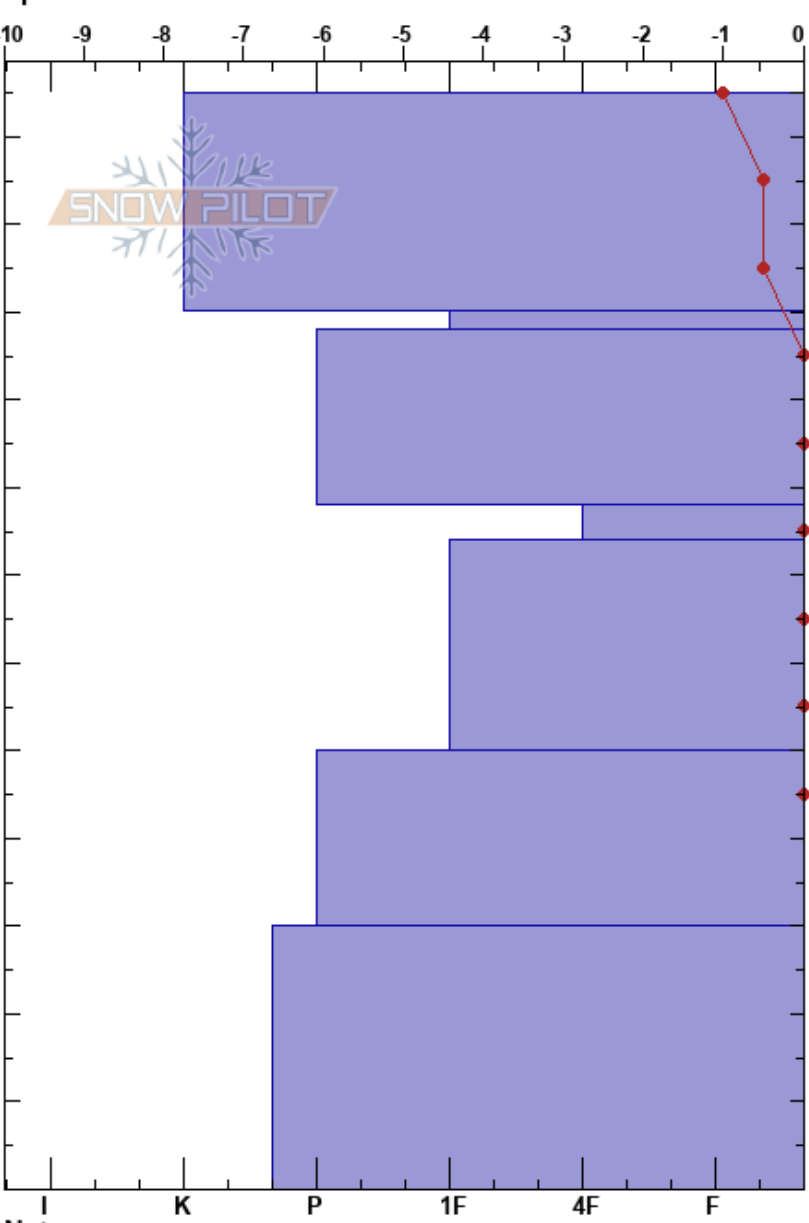

Punto Ciruela
 Baguales
 Argentina
 Elevation: 1862 m
 Aspect: N
 Specifics:

Juan Pablo Lopez
 05/10/2023 - 13:15
 Co-ord: -41.51453S, -71.32914E
 Slope Angle: 17°
 Wind Loading: no

Stability:
 Air Temperature: 0.2°C
 Sky Cover: BKN
 Precipitation: NO
 Wind: W Moderate

HS: 125
 PF: 2 78-74cm: Problematic layer
 PS: 1

Elevation (m)	Crystal		ρ kg/m ³	Stability tests & Layer comments
	Form	Size		
125	⊙⊙	3		
110	⊙⊙	3	D-M	
100	⊙	2	W	
90	●	0.5	M	
80	○	2.5	W	← CT14, Q3 @78cm BRK
60	○	2	M	
40	○	2.5	M	
20	○	2	W	