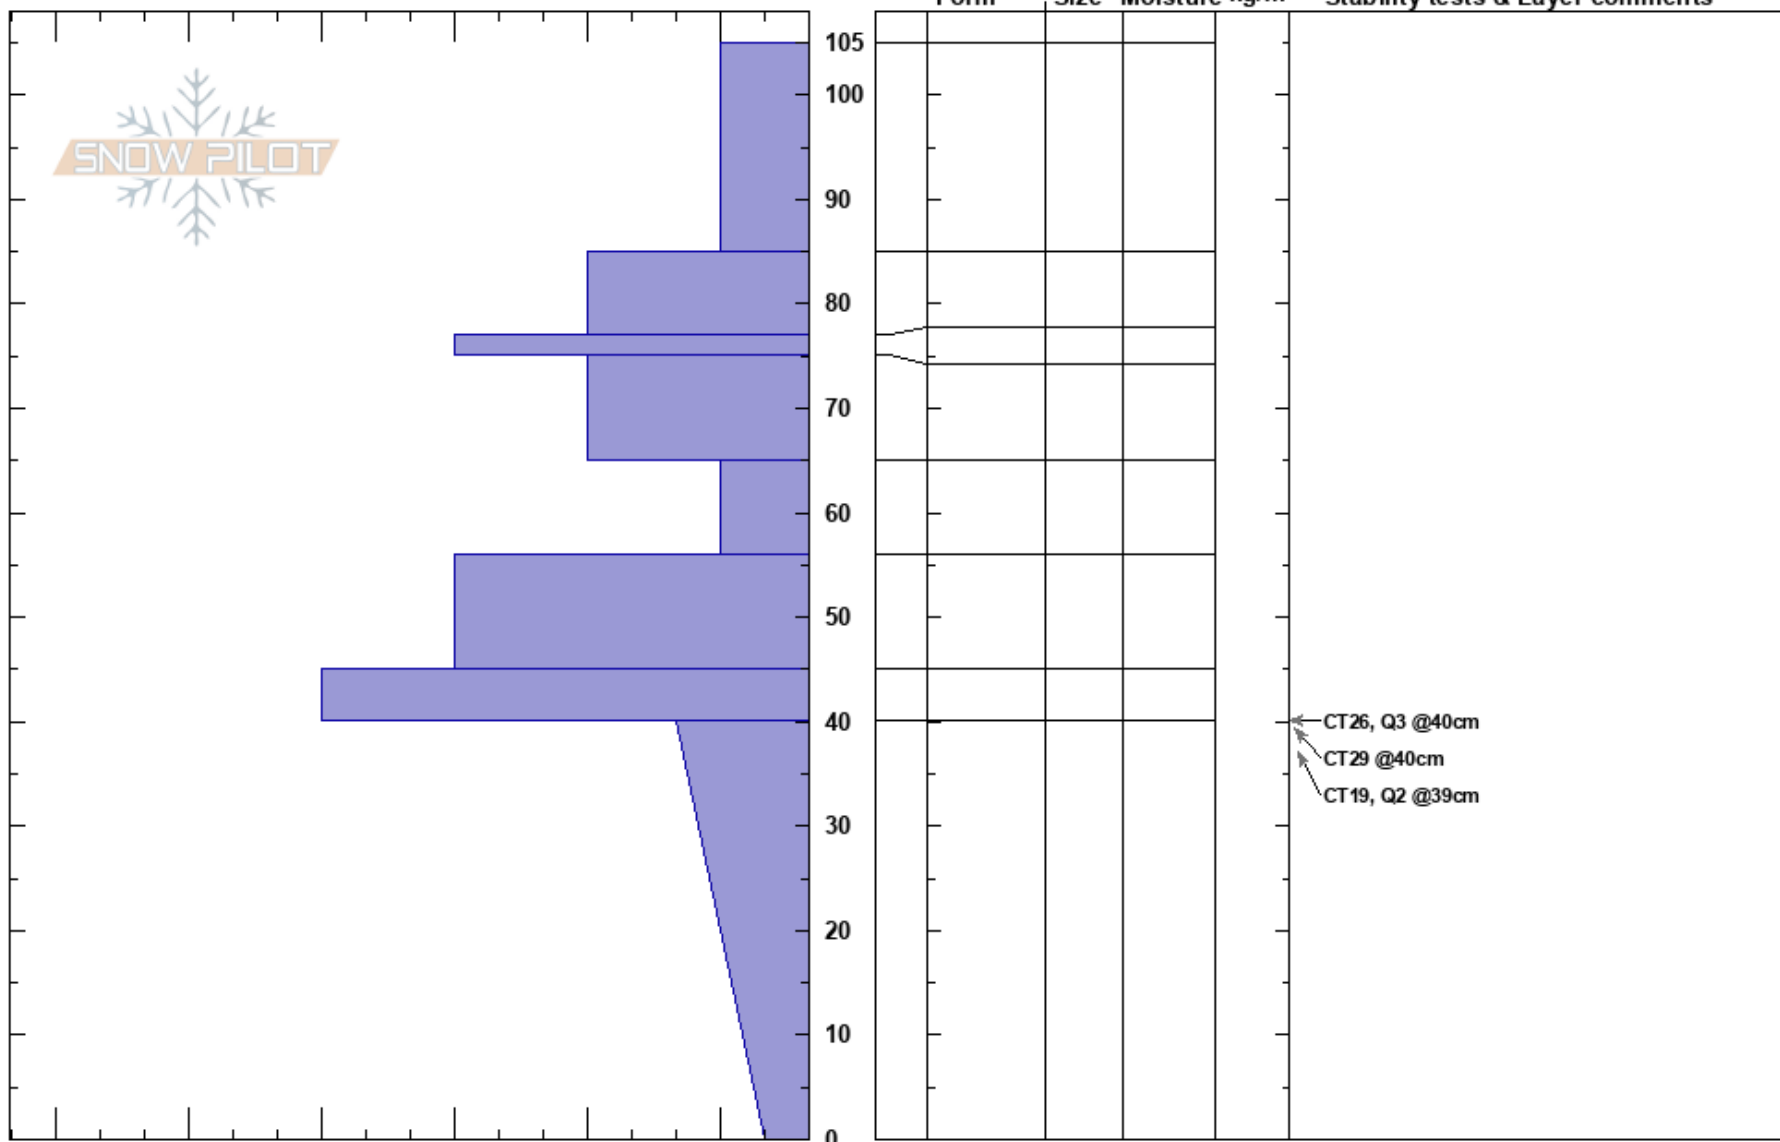

Bondi AIARE 1 course
 Rocky Mountains
 CO
Elevation: 3543 m
Aspect: 283°
Specifics:

Allen Gimet
 02/19/2023 - 12:26pm
Co-ord:
Slope Angle: 20°
Wind Loading: yes

Stability:
Air Temperature: -3°C
Sky Cover: OVC
Precipitation: S-1
Wind: NW Light Breeze

HS: 105
Layer Notes:
 40-0cm: Problematic layer

Notes: Active wind loading and low visibility

Avi 1 course