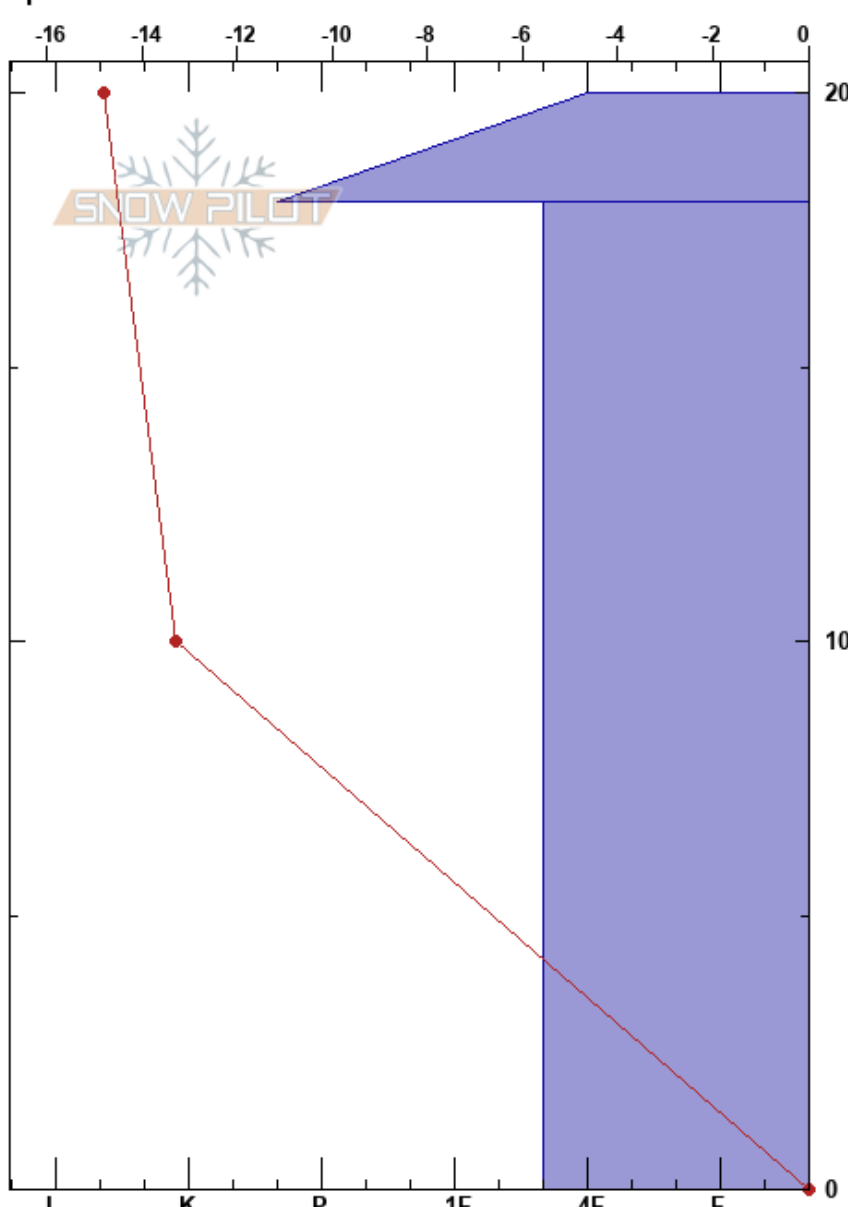

Arctic Refuge 4  
 Brooks Range  
 AK  
 Elevation: 381 ft  
 Aspect:  
 Specifics:

Gabrielle Antonioli  
 04/29/2022 - 8:30am  
 Co-ord: 69.85485N, -143.88082W  
 Slope Angle: 0°  
 Wind Loading:

Stability:  
 Air Temperature:  
 Sky Cover: CLR  
 Precipitation:  
 Wind:  
 HS:20  
 PF: 9  
 20-18cm: Melt-freeze as 2nd layer

Form	Crystal		$\rho$ kg/m <sup>3</sup>	Stability tests & Layer comments
	Size	Moisture		
■	0.3 (0.5)			20-18cm: Melt-freeze as 2nd layer
^	6-8			

**Notes:** Pit illustrates a poor structure with overall shallow depth and harder wind or sun-effected surface snow capping weak, faceted, and large-grain snow at the base.