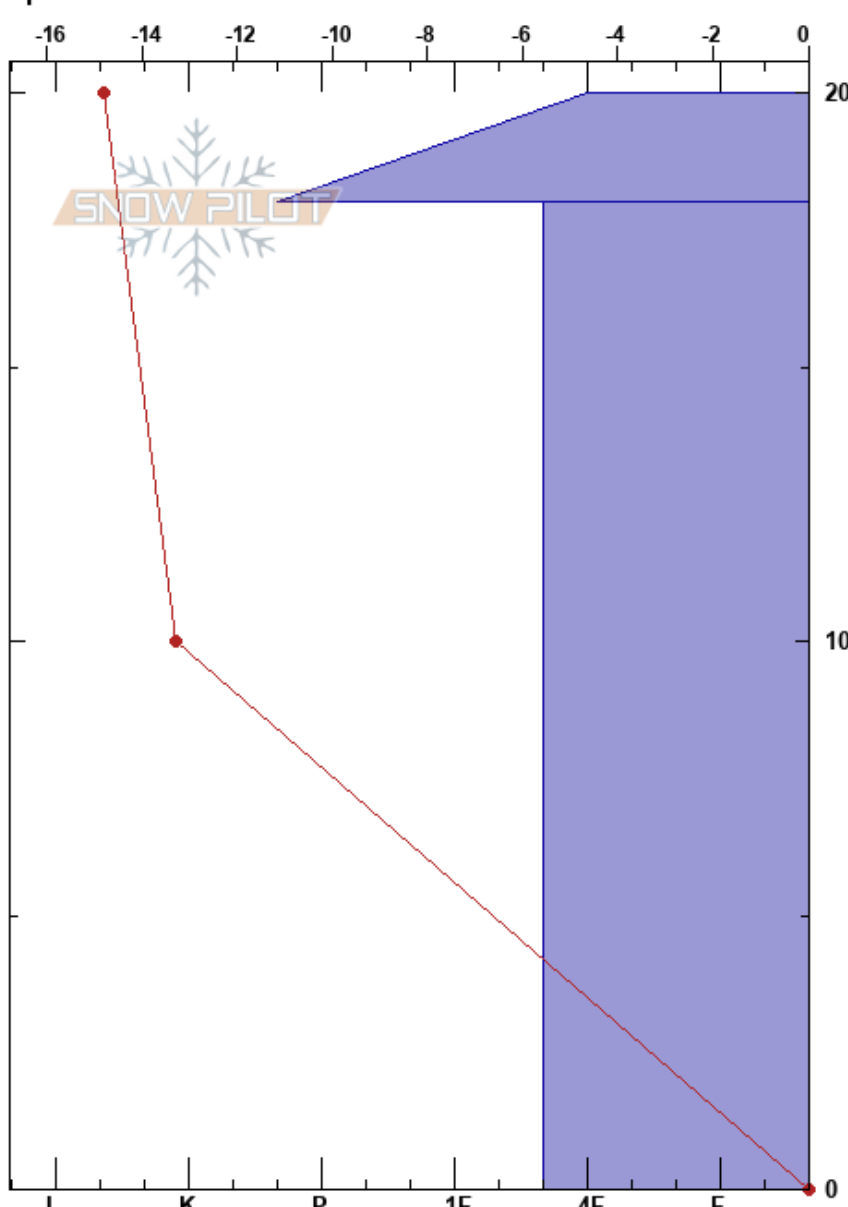

Arctic Refuge 4
 Brooks Range
 AK
 Elevation: 381 ft
 Aspect:
 Specifics:

Gabrielle Antonioli
 04/29/2022 - 8:30am
 Co-ord: 69.85485N, -143.88082W
 Slope Angle: 0°
 Wind Loading:

Stability:
 Air Temperature:
 Sky Cover: CLR
 Precipitation:
 Wind:
 HS:20
 PF: 9
 20-18cm: Melt-freeze as 2nd layer

Form	Crystal Size	Moisture	ρ kg/m ³	Stability tests & Layer comments
■	0.3 (0.5)			20-18cm: Melt-freeze as 2nd layer
^	6-8			

Notes: Pit illustrates a poor structure with overall shallow depth and harder wind or sun-effected surface snow capping weak, faceted, and large-grain snow at the base.