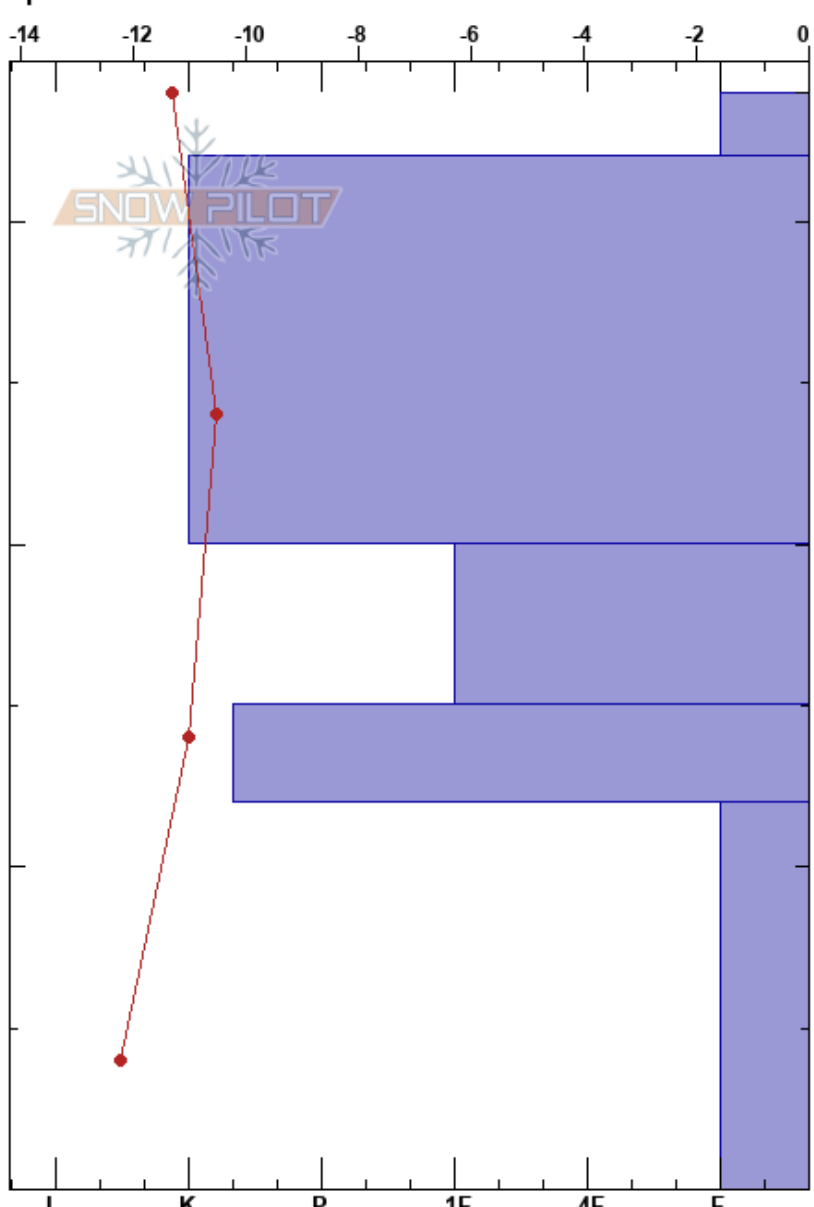

Arctic Refuge 3  
 Brooks Range  
 AK  
 Elevation: 283 ft  
 Aspect:  
 Specifics:

Gabrielle Antonioli  
 04/28/2022 - 12:00pm  
 Co-ord: 69.83645N, -143.76288W  
 Slope Angle: 10°  
 Wind Loading:

Stability:  
 Air Temperature:  
 Sky Cover:  
 Precipitation:  
 Wind:

HS:34  
 PS: 2  
 Layer Notes:

Form	Crystal		$\rho$ kg/m <sup>3</sup>	Stability tests & Layer comments
	Size	Moisture		
+	1.5-2			
•	0.5			
⊖	1-2.5			
⊗				
^	4-6			

**Notes:** Pit illustrates a poor structure with overall shallow depth and harder wind or sun-effected surface snow capping weak, faceted, and large-grain snow at the base.