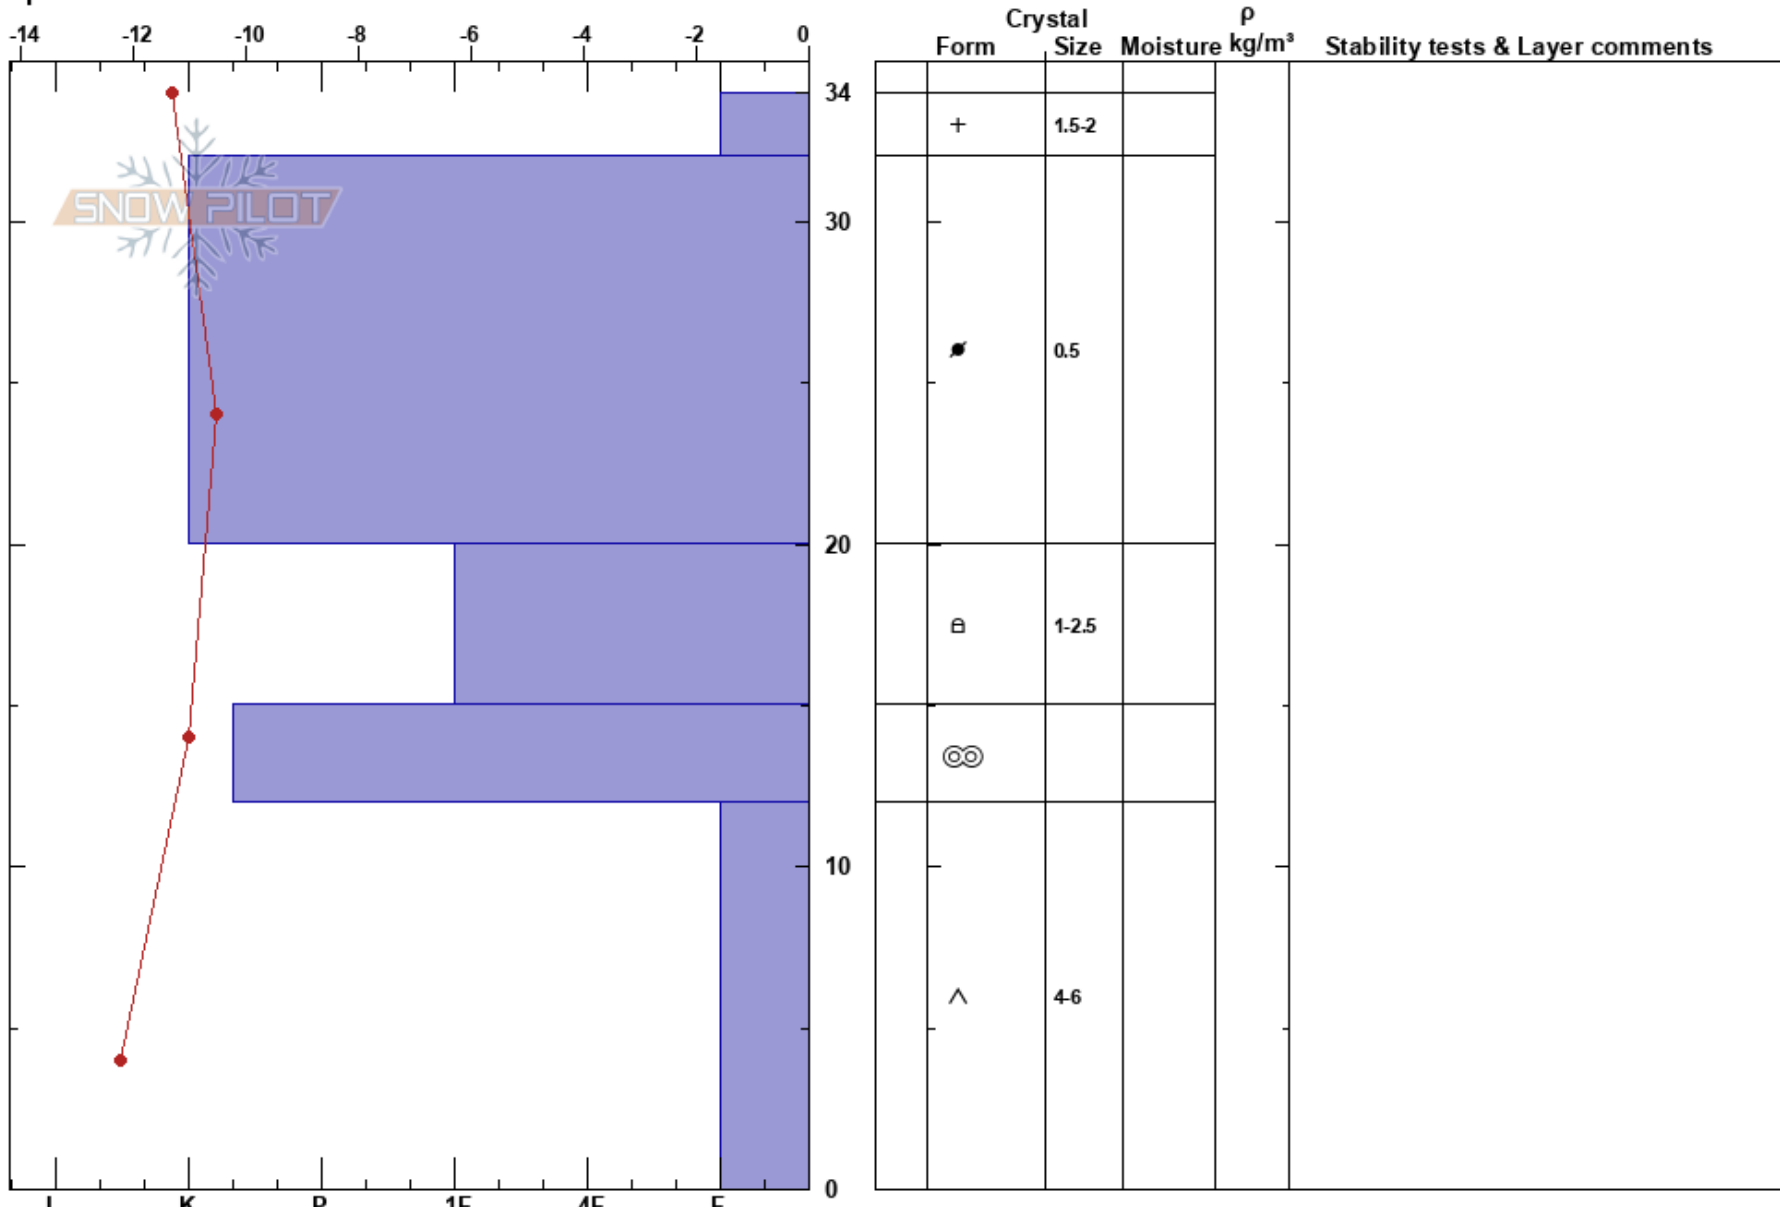

Arctic Refuge 3
 Brooks Range
 AK
 Elevation: 283 ft
 Aspect:
 Specifics:

Gabrielle Antonioli
 04/28/2022 - 12:00pm
 Co-ord: 69.83645N, -143.76288W
 Slope Angle: 10°
 Wind Loading:

Stability:
 Air Temperature:
 Sky Cover:
 Precipitation:
 Wind:

HS:34
 PS: 2
 Layer Notes:

Notes: Pit illustrates a poor structure with overall shallow depth and harder wind or sun-effected surface snow capping weak, faceted, and large-grain snow at the base.