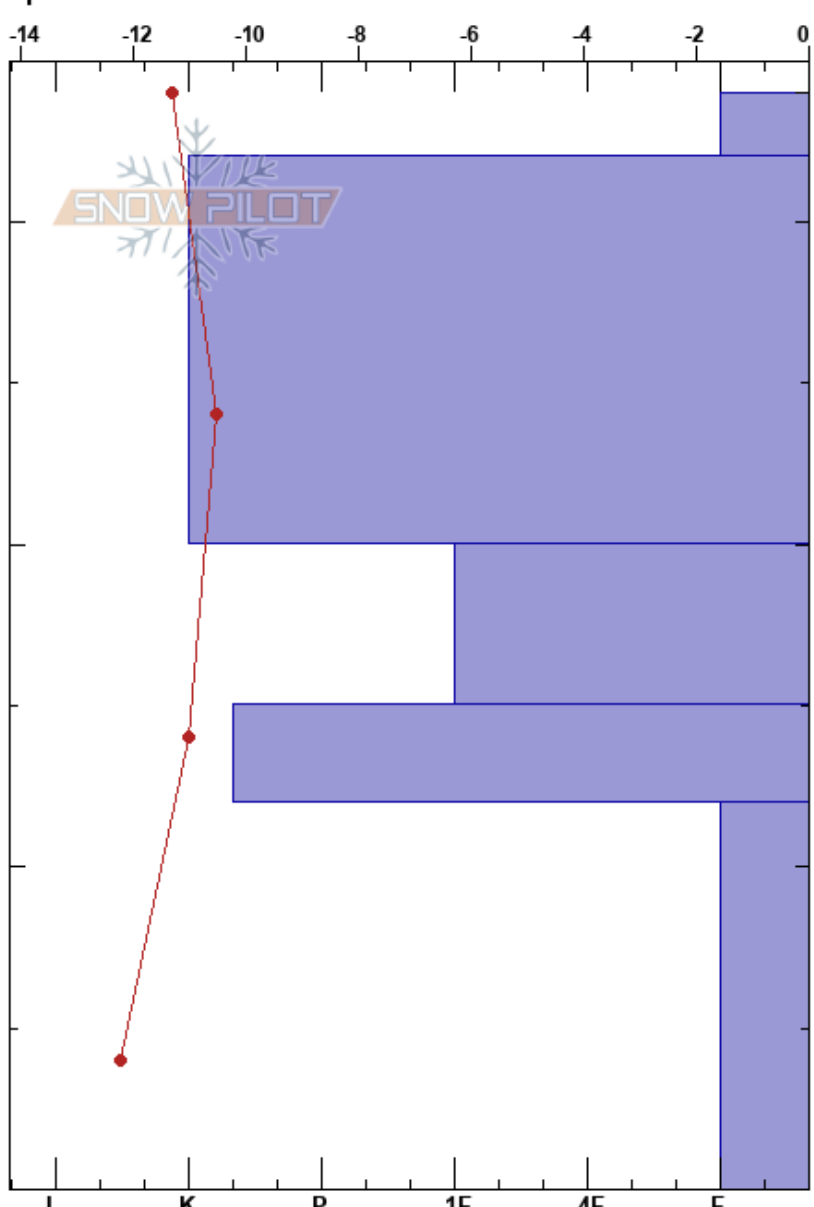

Arctic Refuge 3  
 Brooks Range  
 AK  
 Elevation: 283 ft  
 Aspect:  
 Specifics:

Gabrielle Antonioli  
 04/28/2022 - 12:00pm  
 Co-ord: 69.83645N, -143.76288W  
 Slope Angle: 10°  
 Wind Loading:

Stability:  
 Air Temperature:  
 Sky Cover:  
 Precipitation:  
 Wind:

HS:34  
 PS: 2  
 Layer Notes:

Form	Crystal		$\rho$ kg/m <sup>3</sup>	Stability tests & Layer comments
	Size	Moisture		
+	1.5-2			
•	0.5			
⊖	1-2.5			
⊙⊙				
^	4-6			

**Notes:** Pit illustrates a poor structure with overall shallow depth and harder wind or sun-effected surface snow capping weak, faceted, and large-grain snow at the base.