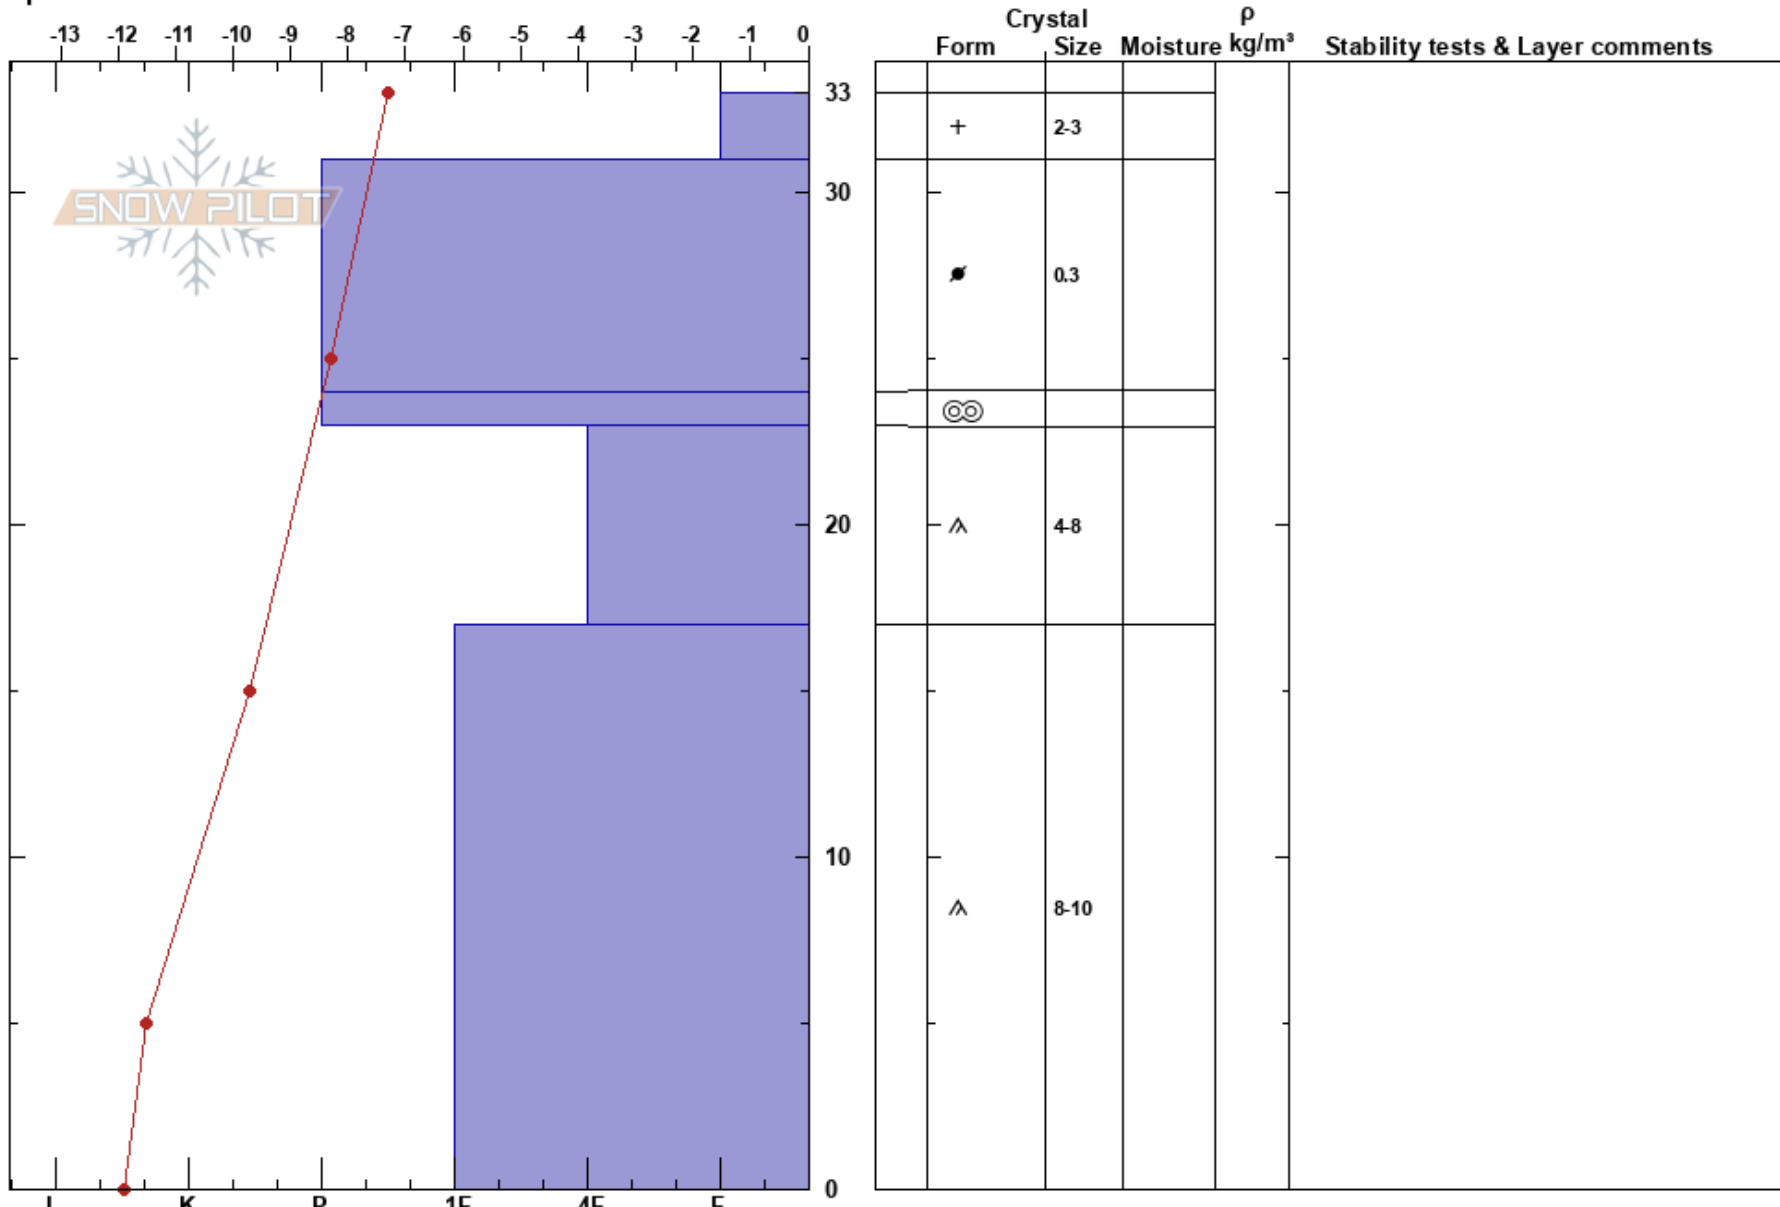

Arctic Refuge 2  
 Brooks Range  
 AK  
 Elevation: 331 ft  
 Aspect: 100°  
 Specifics:

Gabrielle Antonioli  
 04/27/2022 - 7:00pm  
 Co-ord: 69.83664N, -143.76323W  
 Slope Angle: 0°  
 Wind Loading:

Stability:  
 Air Temperature:  
 Sky Cover: OVC  
 Precipitation:  
 Wind: SE Light Breeze

Layer Notes:

HS: 33

PF: 22

PS: 3

**Notes:** Pit illustrates a poor structure with overall shallow depth and harder wind or sun-effected surface snow capping weak, faceted, and large-grain snow at the base.