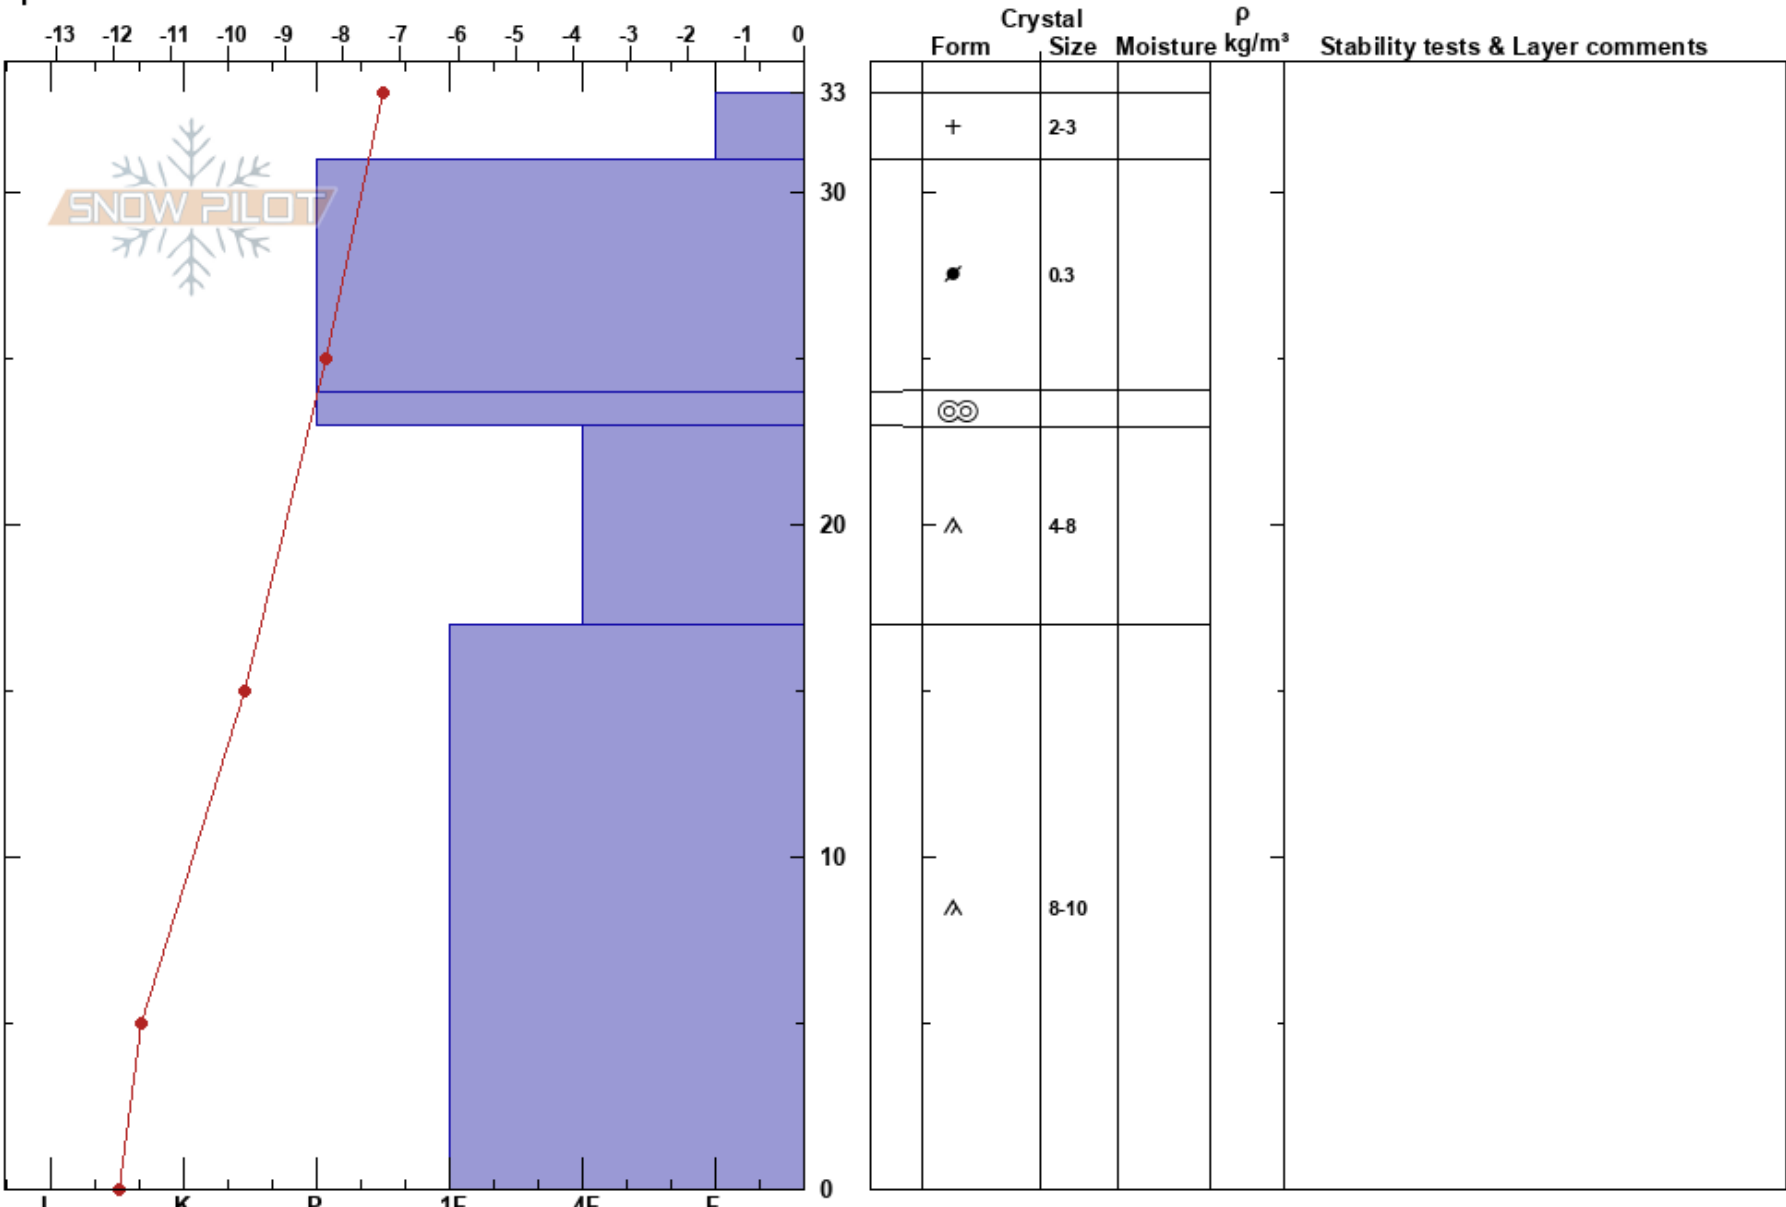

Arctic Refuge 2  
 Brooks Range  
 AK  
 Elevation: 331 ft  
 Aspect: 100°  
 Specifics:

Gabrielle Antonioli  
 04/27/2022 - 7:00pm  
 Co-ord: 69.83664N, -143.76323W  
 Slope Angle: 0°  
 Wind Loading:

Stability:  
 Air Temperature:  
 Sky Cover: OVC  
 Precipitation:  
 Wind: SE Light Breeze

Layer Notes:

HS: 33  
 PF: 22  
 PS: 3

**Notes:** Pit illustrates a poor structure with overall shallow depth and harder wind or sun-effected surface snow capping weak, faceted, and large-grain snow at the base.