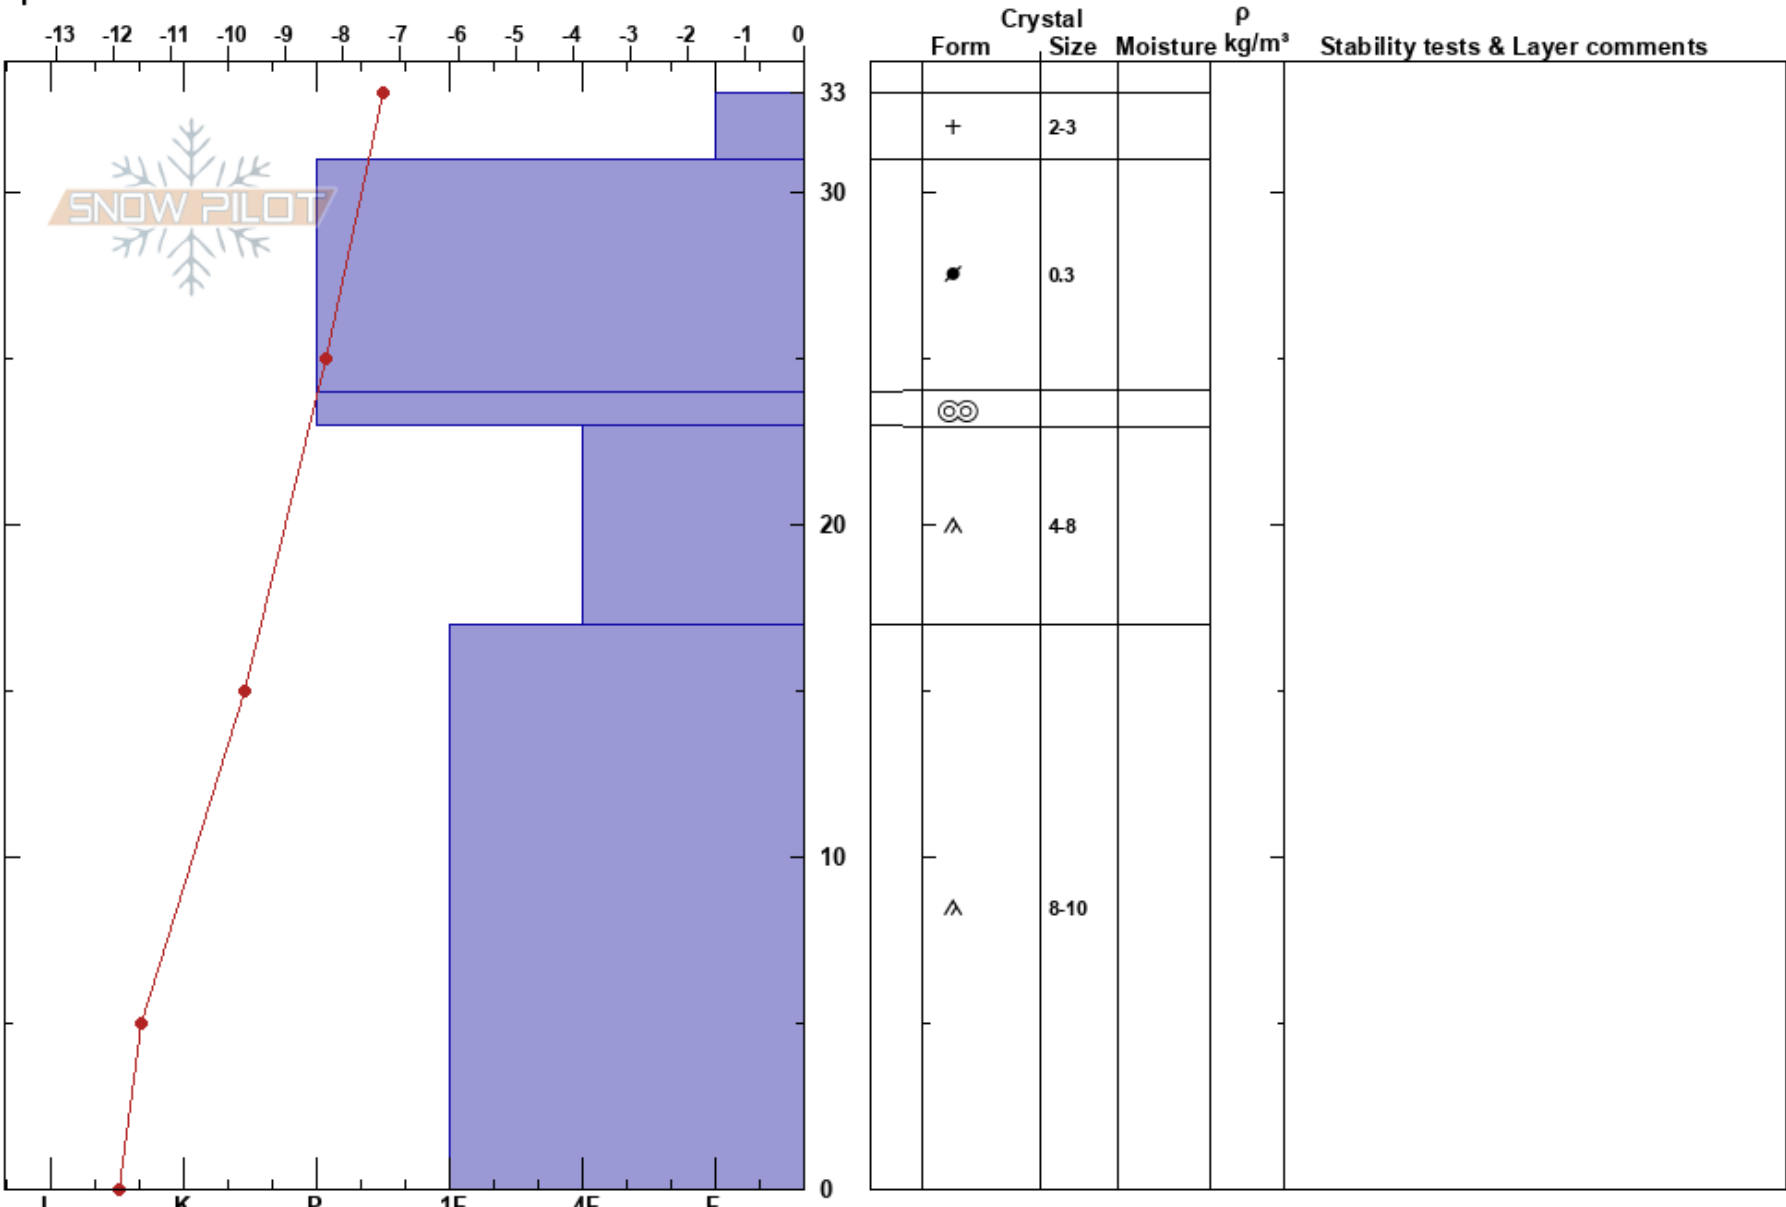

Arctic Refuge 2  
 Brooks Range  
 AK  
 Elevation: 331 ft  
 Aspect: 100°  
 Specifics:

Gabrielle Antonioli  
 04/27/2022 - 7:00pm  
 Co-ord: 69.83664N, -143.76323W  
 Slope Angle: 0°  
 Wind Loading:

Stability:  
 Air Temperature:  
 Sky Cover: OVC  
 Precipitation:  
 Wind: SE Light Breeze

Layer Notes:

HS: 33  
 PF: 22  
 PS: 3

**Notes:** Pit illustrates a poor structure with overall shallow depth and harder wind or sun-affected surface snow capping weak, faceted, and large-grain snow at the base.