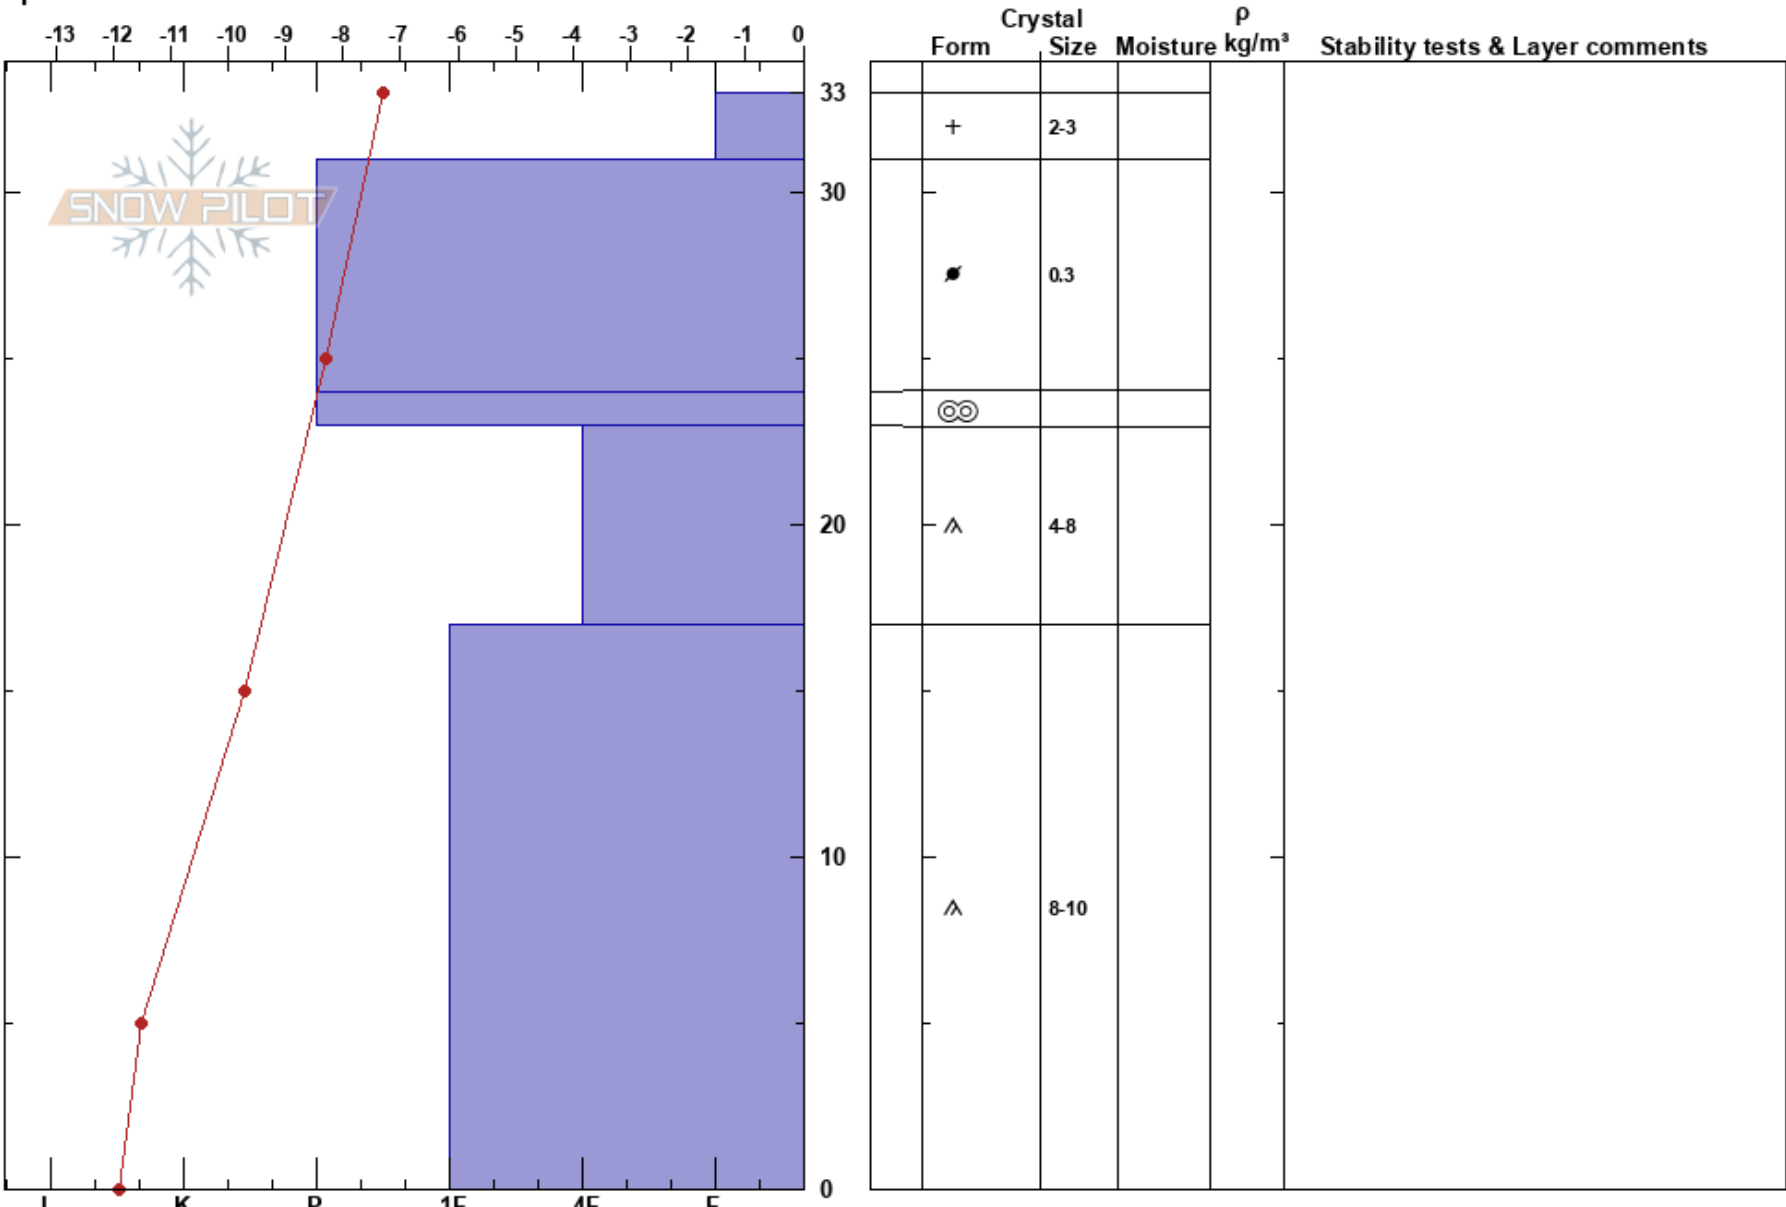

Arctic Refuge 2
 Brooks Range
 AK
 Elevation: 331 ft
 Aspect: 100°
 Specifics:

Gabrielle Antonioli
 04/27/2022 - 7:00pm
 Co-ord: 69.83664N, -143.76323W
 Slope Angle: 0°
 Wind Loading:

Stability:
 Air Temperature:
 Sky Cover: OVC
 Precipitation:
 Wind: SE Light Breeze

Layer Notes:

HS: 33
 PF: 22
 PS: 3

Notes: Pit illustrates a poor structure with overall shallow depth and harder wind or sun-effected surface snow capping weak, faceted, and large-grain snow at the base.