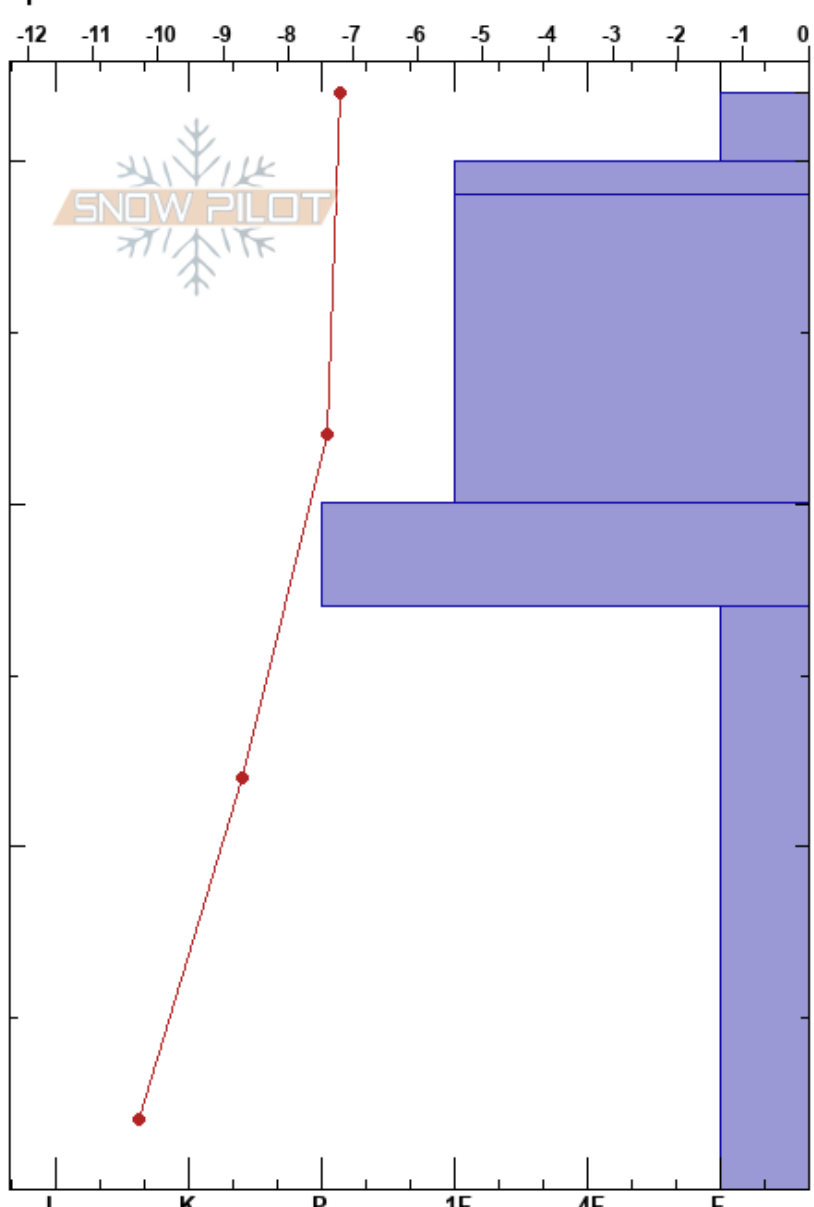

Arctic Refuge 1
 Brooks Range
 AK
 Elevation: 831 ft
 Aspect: 100°
 Specifics:

Gabrielle Antonioli
 04/26/2022 - 10:00am
 Co-ord: 69.63468N, -143.87277W
 Slope Angle: 0°
 Wind Loading:

Stability:
 Air Temperature:
 Sky Cover: OVC
 Precipitation:
 Wind: E Calm

HS:32
 PF: 17
 Layer Notes:

Form	Crystal		Moisture	ρ kg/m³	Stability tests & Layer comments
	Size				
+	3				
⊙⊙					
⊖	0.5				
⊙⊙					
^	8-10				

Notes: Pit illustrates very poor structure with overall shallow depth and harder wind or sun-effected surface snow capping weak, faceted, and large-grain snow at the base.