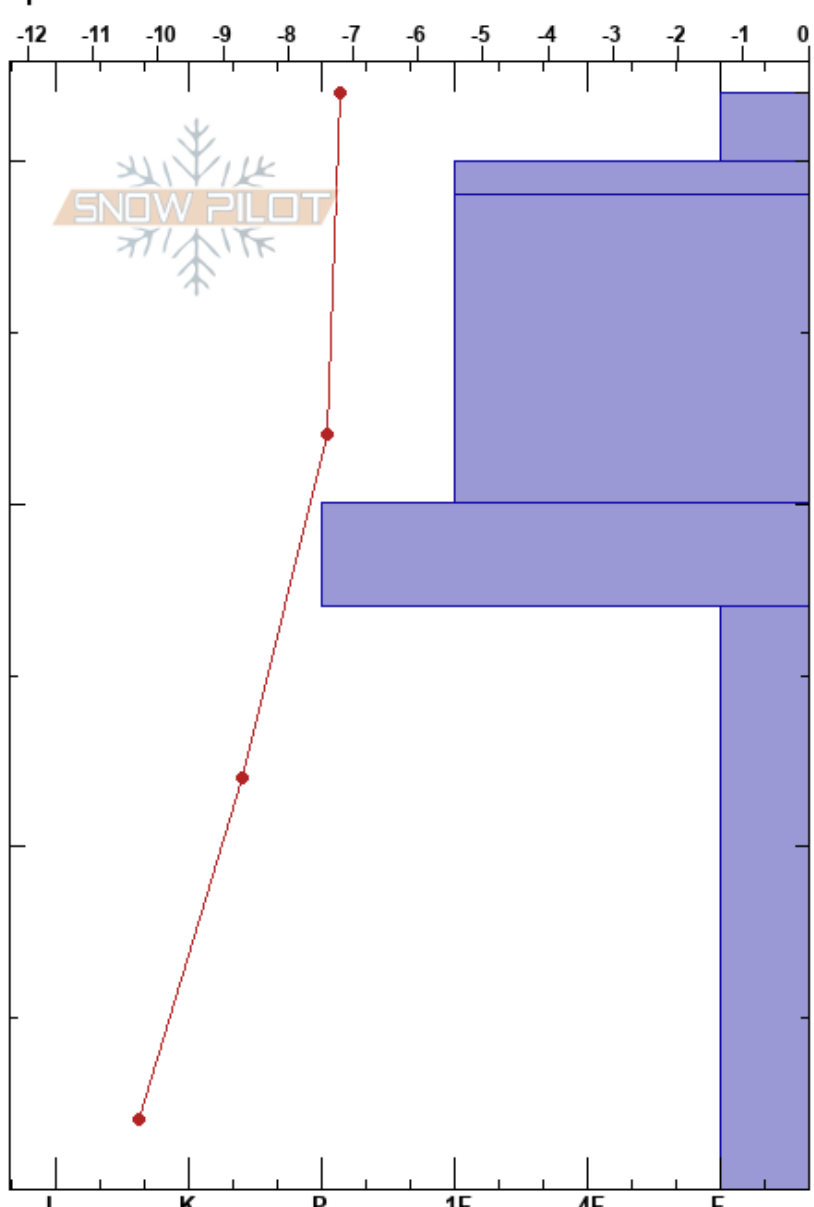

Arctic Refuge 1
 Brooks Range
 AK
 Elevation: 831 ft
 Aspect: 100°
 Specifics:

Gabrielle Antonioli
 04/26/2022 - 10:00am
 Co-ord: 69.63468N, -143.87277W
 Slope Angle: 0°
 Wind Loading:

Stability:
 Air Temperature:
 Sky Cover: OVC
 Precipitation:
 Wind: E Calm

HS:32
 PF: 17
 Layer Notes:

Form	Crystal		ρ kg/m ³	Stability tests & Layer comments
	Size	Moisture		
+	3			
⊙⊙				
⊖	0.5			
⊙⊙				
^	8-10			

Notes: Pit illustrates very poor structure with overall shallow depth and harder wind or sun-effected surface snow capping weak, faceted, and large-grain snow at the base.