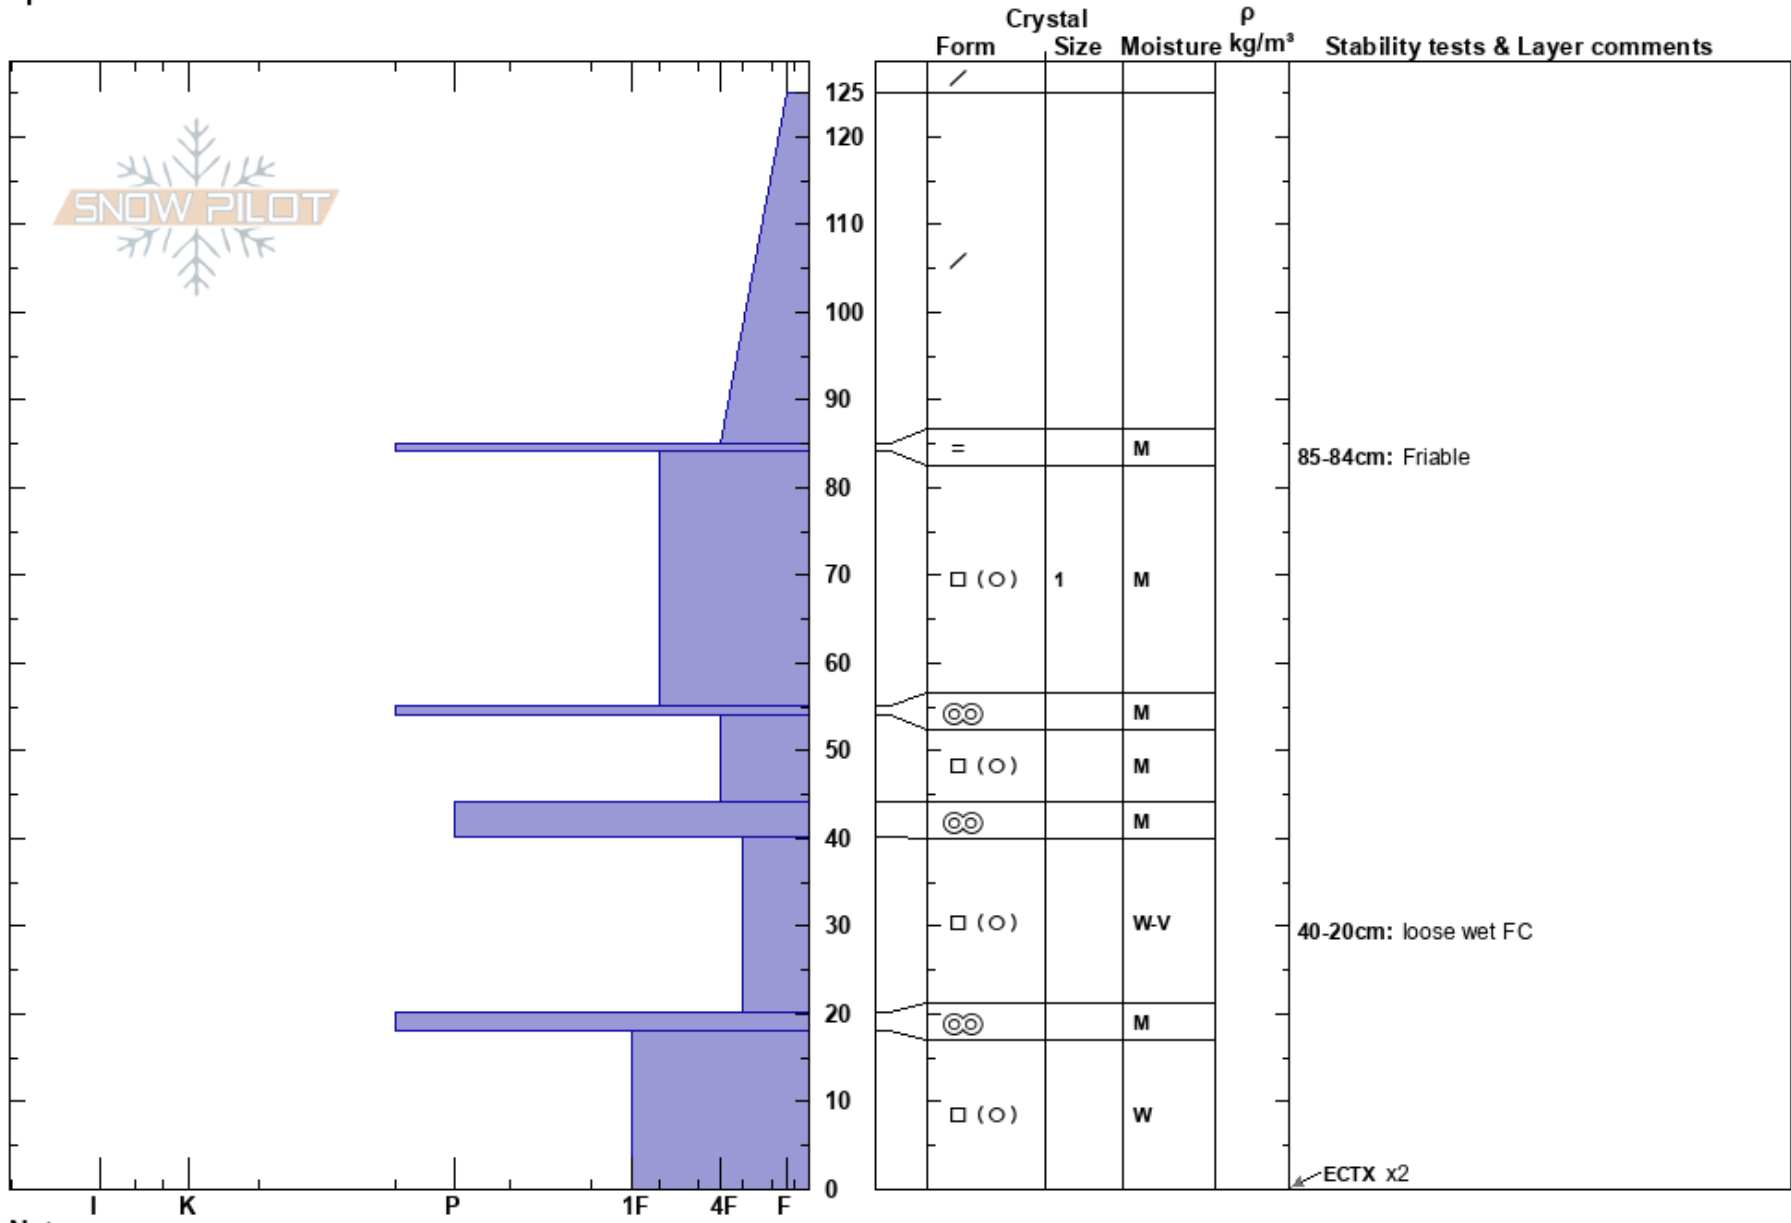

Molieffee's top  
 Buchanans  
 New Zealand  
**Elevation:** 1850 m  
**Aspect:** SE  
**Specifics:**

Harris Mountain  
 23/09/2023 - 14:30  
**Co-ord:** -44.46291N, 168.89181E  
**Slope Angle:** 30°  
**Wind Loading:**

**Stability:**  
**Air Temperature:**  
**Sky Cover:** SCT  
**Precipitation:** NO  
**Wind:** Calm

**HS:** 125  
**Layer Notes:**  
 85-84cm: Friable  
 40-20cm: loose wet FC  
 40-20cm: Problematic layer

**Notes:** Pit done by Anna. Post 200mm rain, then 50cm HST in the past 72hrs.