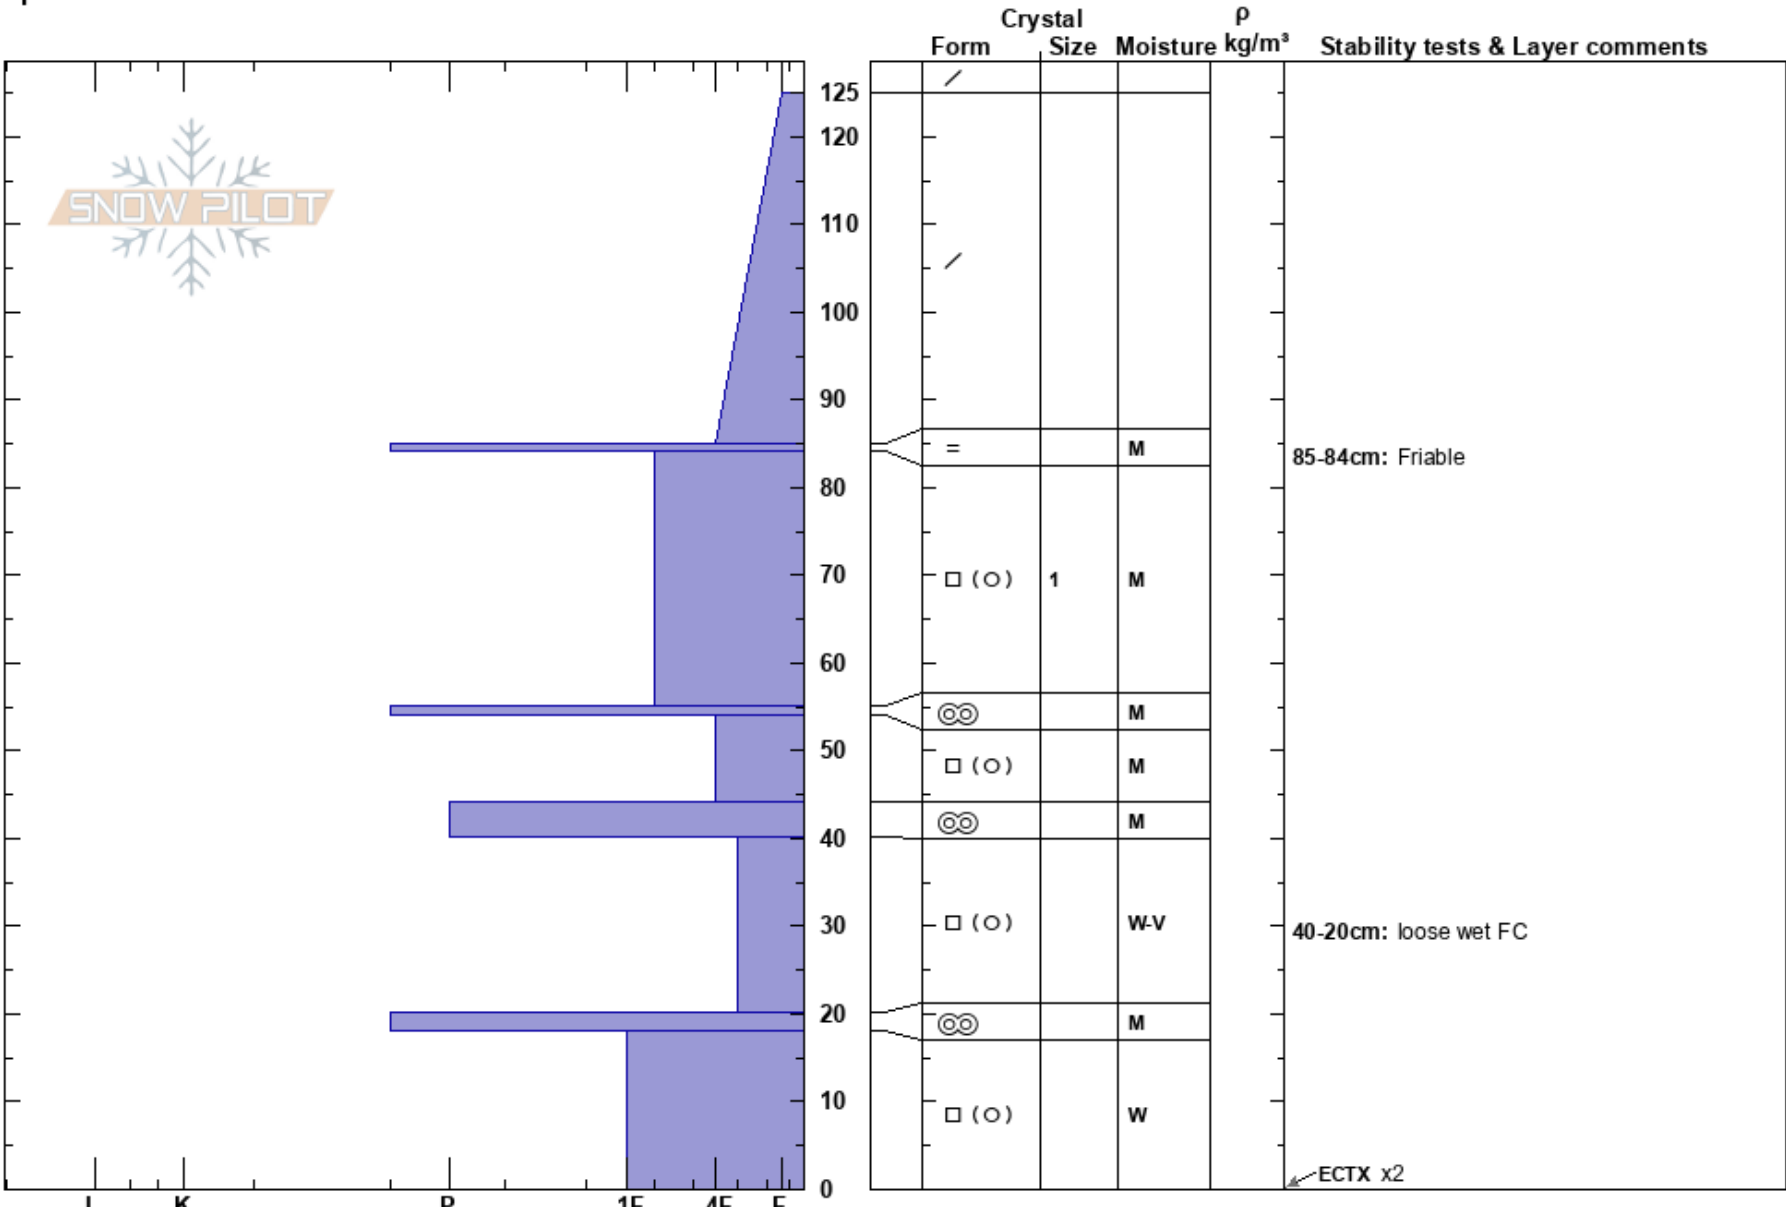

Molieffee's top
 Buchanans
 New Zealand
Elevation: 1850 m
Aspect: SE
Specifics:

Harris Mountain
 23/09/2023 - 14:30
Co-ord: -44.46291N, 168.89181E
Slope Angle: 30°
Wind Loading:

Stability:
Air Temperature:
Sky Cover: SCT
Precipitation: NO
Wind: Calm

HS: 125
Layer Notes:
 85-84cm: Friable
 40-20cm: loose wet FC
 40-20cm: Problematic layer

Notes: Pit done by Anna. Post 200mm rain, then 50cm HST in the past 72hrs.