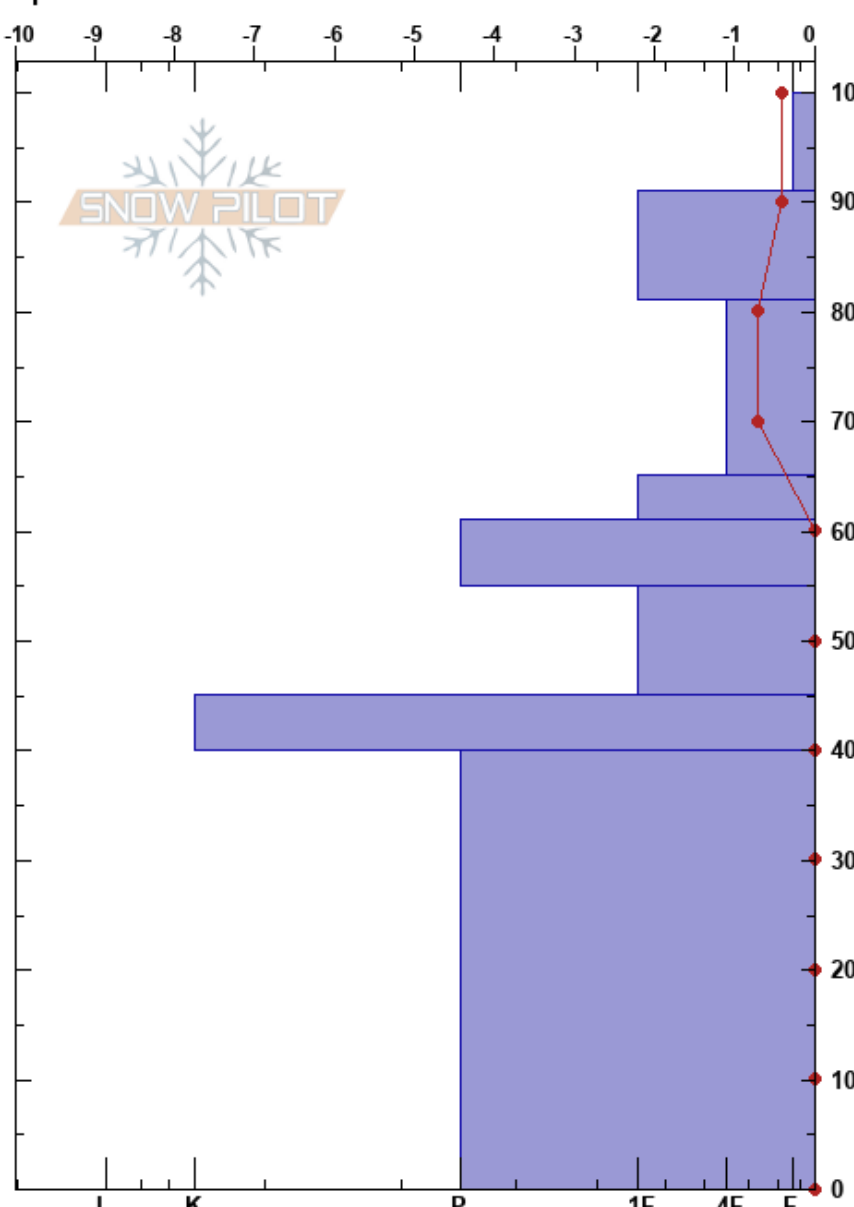

Snow Profile 2
 Remarkables Range
 New Zealand
Elevation: 1846 m
Aspect: SW
Specifics:

Kyle Bryers
 23/09/2023 - 15:45
Co-ord:
Slope Angle: 27°
Wind Loading:

Stability: **HS:** 100 **Layer Notes:**
Air Temperature: 0.8°C **PF:** 35 81-65cm: Problematic layer
Sky Cover: BKN
Precipitation: NO
Wind: W Calm

Height (cm)	Crystal		Moisture	ρ kg/m³	Stability tests & Layer comments
	Form	Size			
100	/				
90	/	1.5	D		
85	/	1	D		← CT3, BRK @90cm
80					
70		0.5	D		
66					← CT13, RP @66cm On Weak Layer
60	○		M		
50	○		M		
40	○		D		
30					
20	○		M		
10					
0					

Notes: Only tested top 100cm snow pack. Total Depth over 240cm.