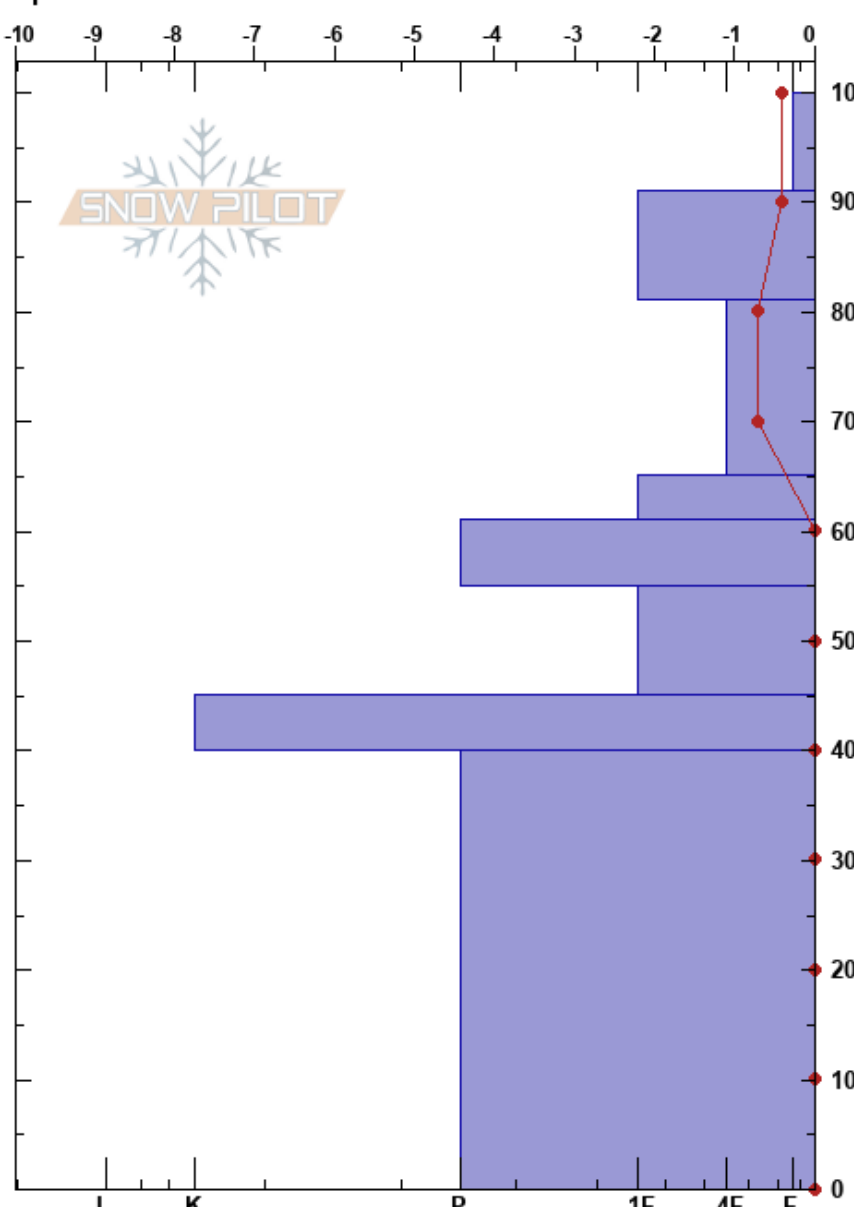

Snow Profile 2
 Remarkables Range
 New Zealand
 Elevation: 1846 m
 Aspect: SW
 Specifics:

Kyle Bryers
 23/09/2023 - 15:45
 Co-ord:
 Slope Angle: 27°
 Wind Loading:

Stability: **HS: 100**
 Air Temperature: 0.8°C **PF: 35** 81-65cm: Problematic layer
 Sky Cover: BKN
 Precipitation: NO
 Wind: W Calm

Depth (cm)	Crystal		Moisture	ρ kg/m ³	Stability tests & Layer comments
	Form	Size			
100	/				
90	/	1.5	D		
80	/	1	D		← CT3, BRK @90cm
70		0.5	D		
66			M		← CT13, RP @66cm On Weak Layer
60	o		M		
50	o		M		
40	o		D		
20	o		M		

Notes: Only tested top 100cm snow pack. Total Depth over 240cm.