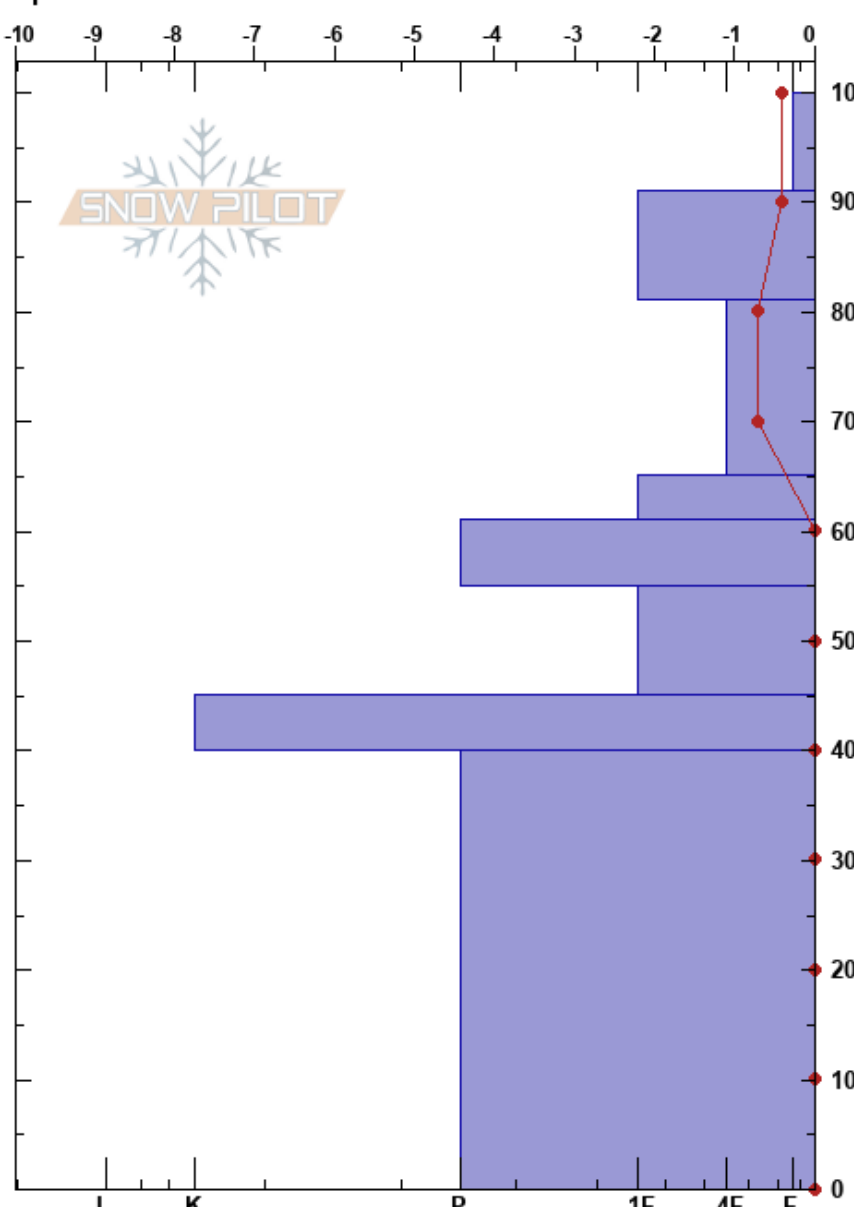

Snow Profile 2
 Remarkables Range
 New Zealand
 Elevation: 1846 m
 Aspect: SW
 Specifics:

Kyle Bryers
 23/09/2023 - 15:45
 Co-ord:
 Slope Angle: 27°
 Wind Loading:

Stability: **HS: 100**
 Air Temperature: 0.8°C PF: 35 81-65cm: Problematic layer
 Sky Cover: BKN
 Precipitation: NO
 Wind: W Calm

Height (cm)	Crystal		ρ kg/m ³	Stability tests & Layer comments
	Form	Size		
100	/			
90	/	1.5	D	
80	/	1	D	← CT3, BRK @90cm
70		0.5	D	
60	○		M	
50	○		M	
40	○		D	
30				
20	○		M	
10				
0				

I K P 1F 4F F
 Notes: Only tested top 100cm snow pack. Total Depth over 240cm.