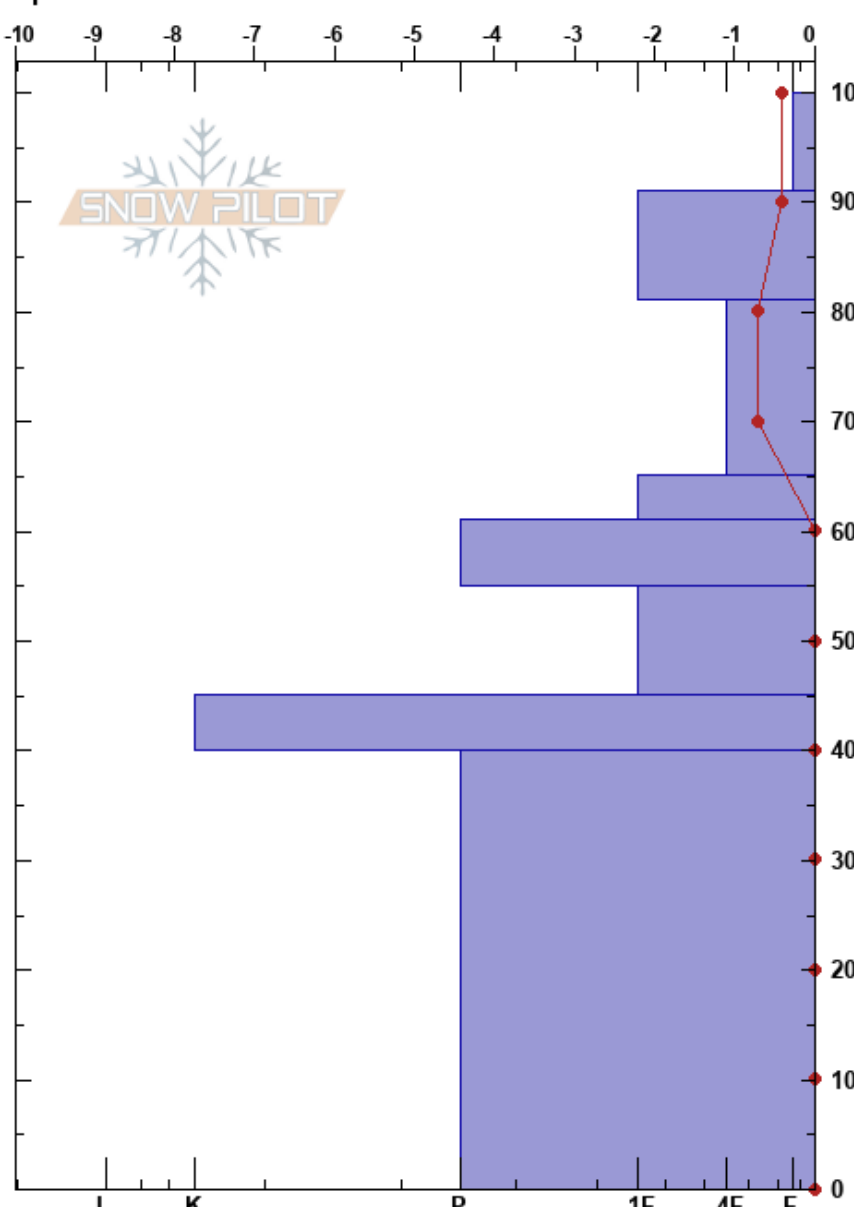

Snow Profile 2  
 Remarkables Range  
 New Zealand  
 Elevation: 1846 m  
 Aspect: SW  
 Specifics:

Kyle Bryers  
 23/09/2023 - 15:45  
 Co-ord:  
 Slope Angle: 27°  
 Wind Loading:

Stability: **HS: 100**  
 Air Temperature: 0.8°C **PF: 35** 81-65cm: Problematic layer  
 Sky Cover: BKN  
 Precipitation: NO  
 Wind: W Calm

Height (cm)	Crystal		$\rho$ kg/m <sup>3</sup>	Stability tests & Layer comments
	Form	Size		
100	/			
90	/	1.5	D	← CT3, BRK @90cm
80	/	1	D	
70		0.5	D	
60	○		M	← CT13, RP @66cm On Weak Layer
50	○		M	
40	○		D	
30				
20	○		M	
10				
0				

Notes: Only tested top 100cm snow pack. Total Depth over 240cm.