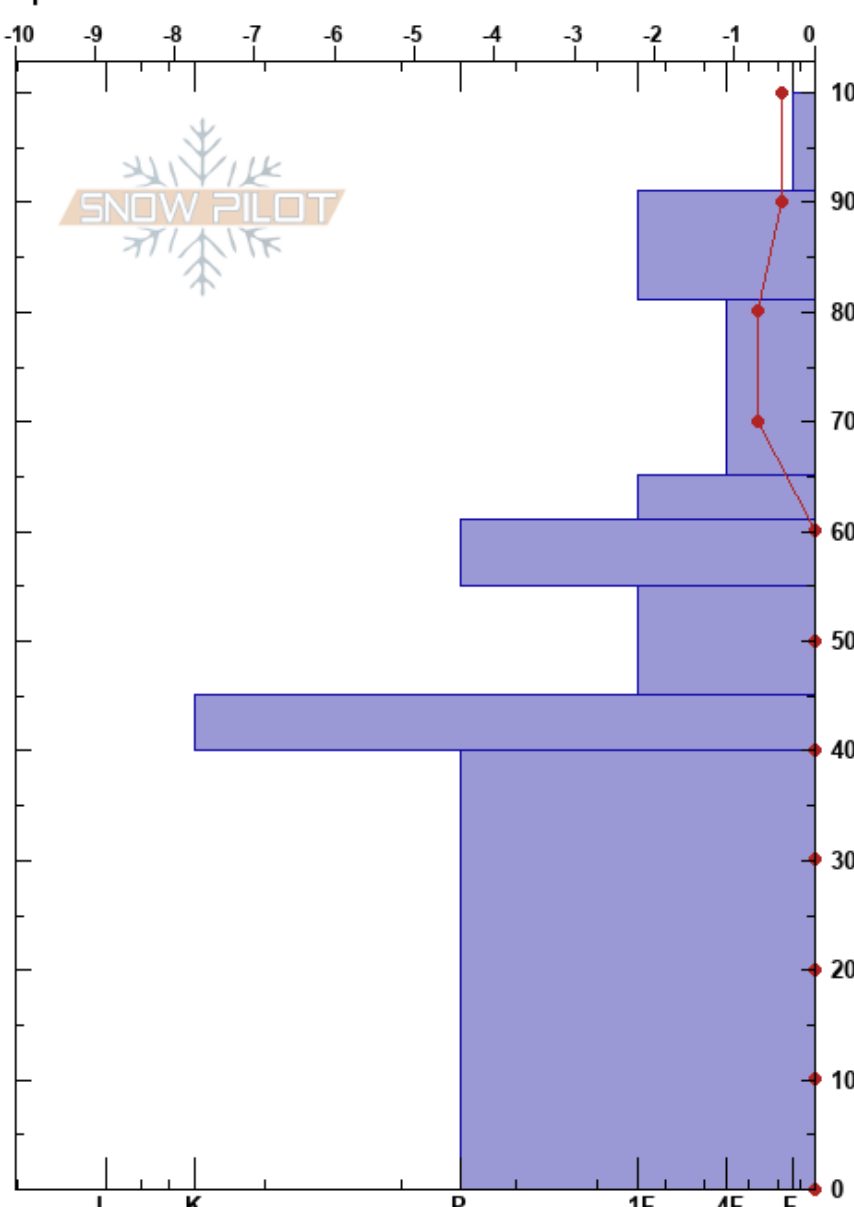

Snow Profile 2
 Remarkables Range
 New Zealand
Elevation: 1846 m
Aspect: SW
Specifics:

Kyle Bryers
 23/09/2023 - 15:45
Co-ord:
Slope Angle: 27°
Wind Loading:

Stability: **HS:** 100 **Layer Notes:**
Air Temperature: 0.8°C **PF:** 35 81-65cm: Problematic layer
Sky Cover: BKN
Precipitation: NO
Wind: W Calm

Height (cm)	Crystal		Moisture	ρ kg/m ³	Stability tests & Layer comments
	Form	Size			
100	/				
90	/	1.5	D		
80	/	1	D		← CT3, BRK @90cm
70		0.5	D		
60	○		M		
50	○		M		
40	○		D		
20	○		M		

Notes: Only tested top 100cm snow pack. Total Depth over 240cm.