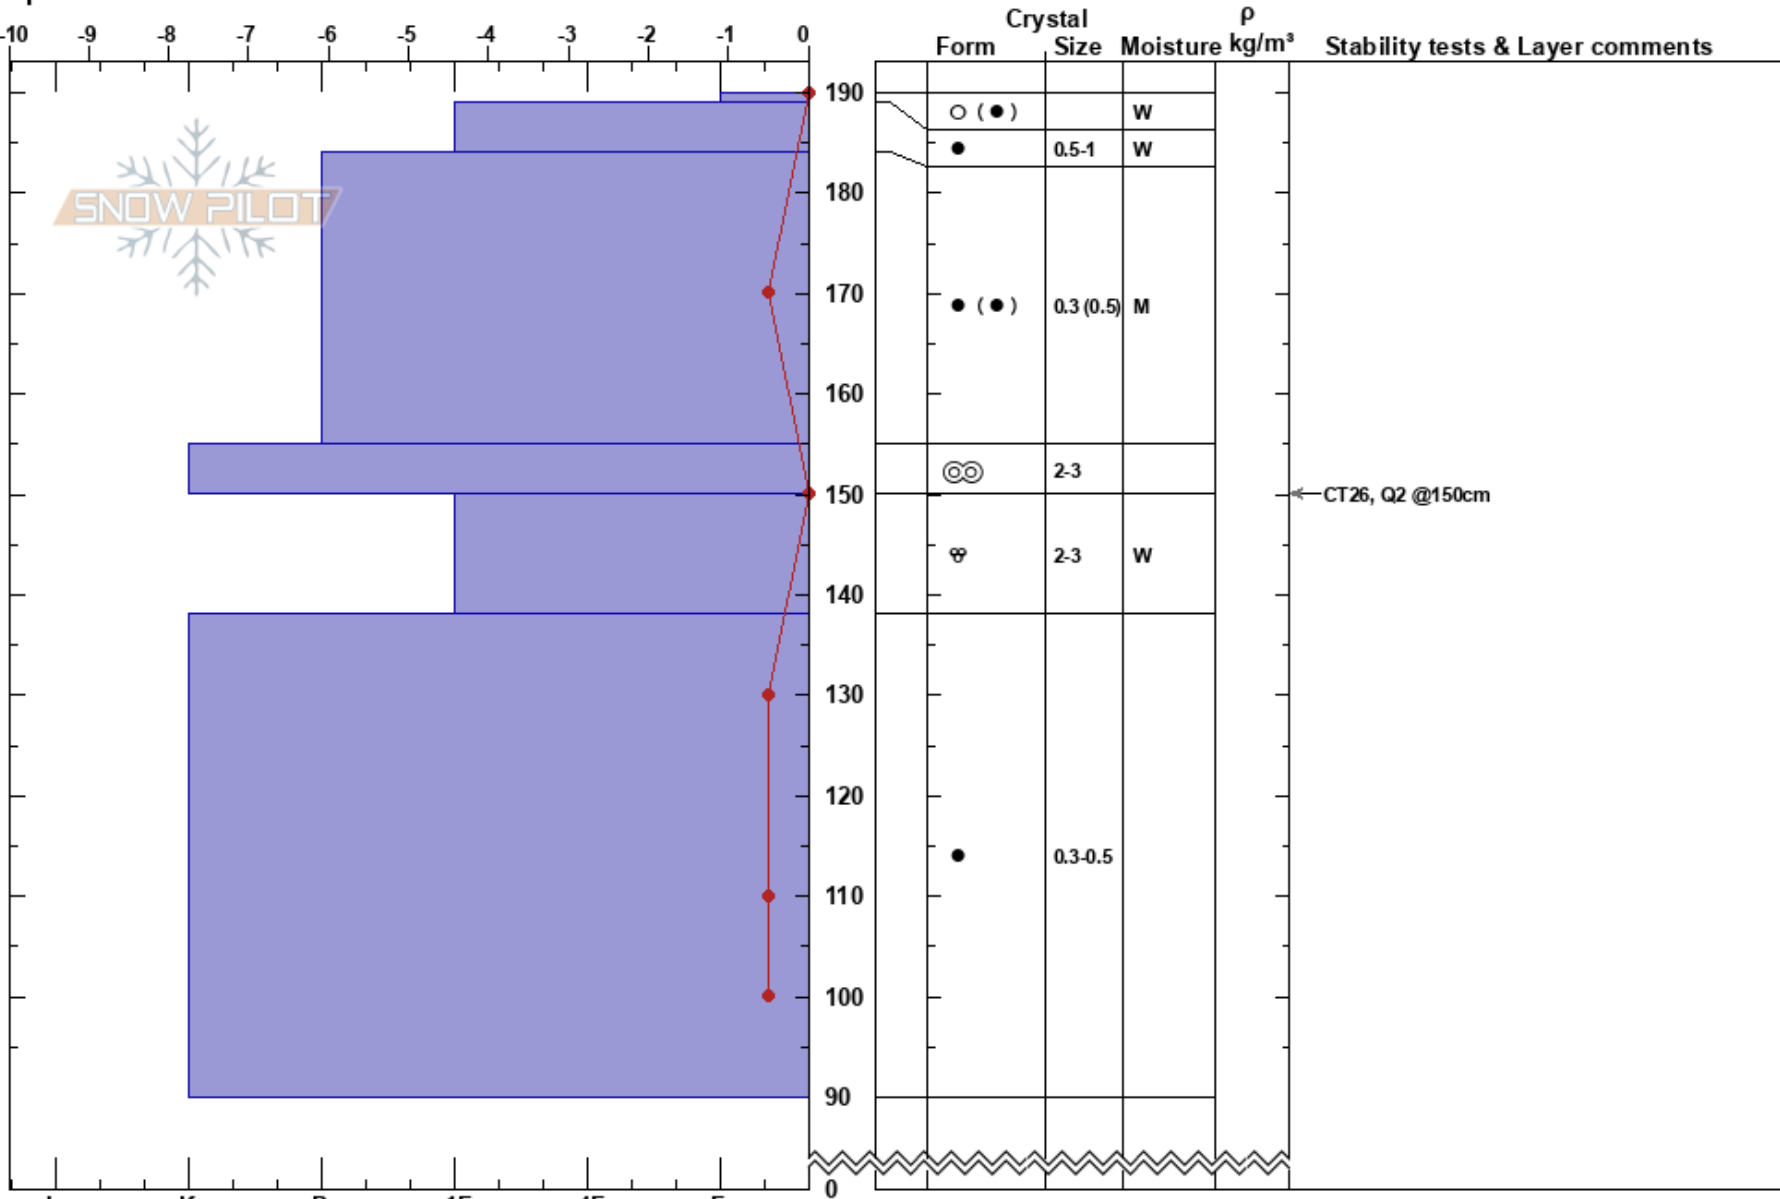

Corral La Mesada  
 Bariloche Alrededores  
 Argentina  
 Elevation: 1699 m  
 Aspect: N  
 Specifics:

Juan Pablo Lopez  
 22/09/2023 - 15:00  
 Co-ord: -41.50494S, -71.31390E  
 Slope Angle: 10°  
 Wind Loading: no

Stability:  
 Air Temperature:  
 Sky Cover: OVC  
 Precipitation: NO  
 Wind: NW Light Breeze

HS: 190  
 PF: 21 150-138cm: Problematic layer

Notes: Claro abajo del corral