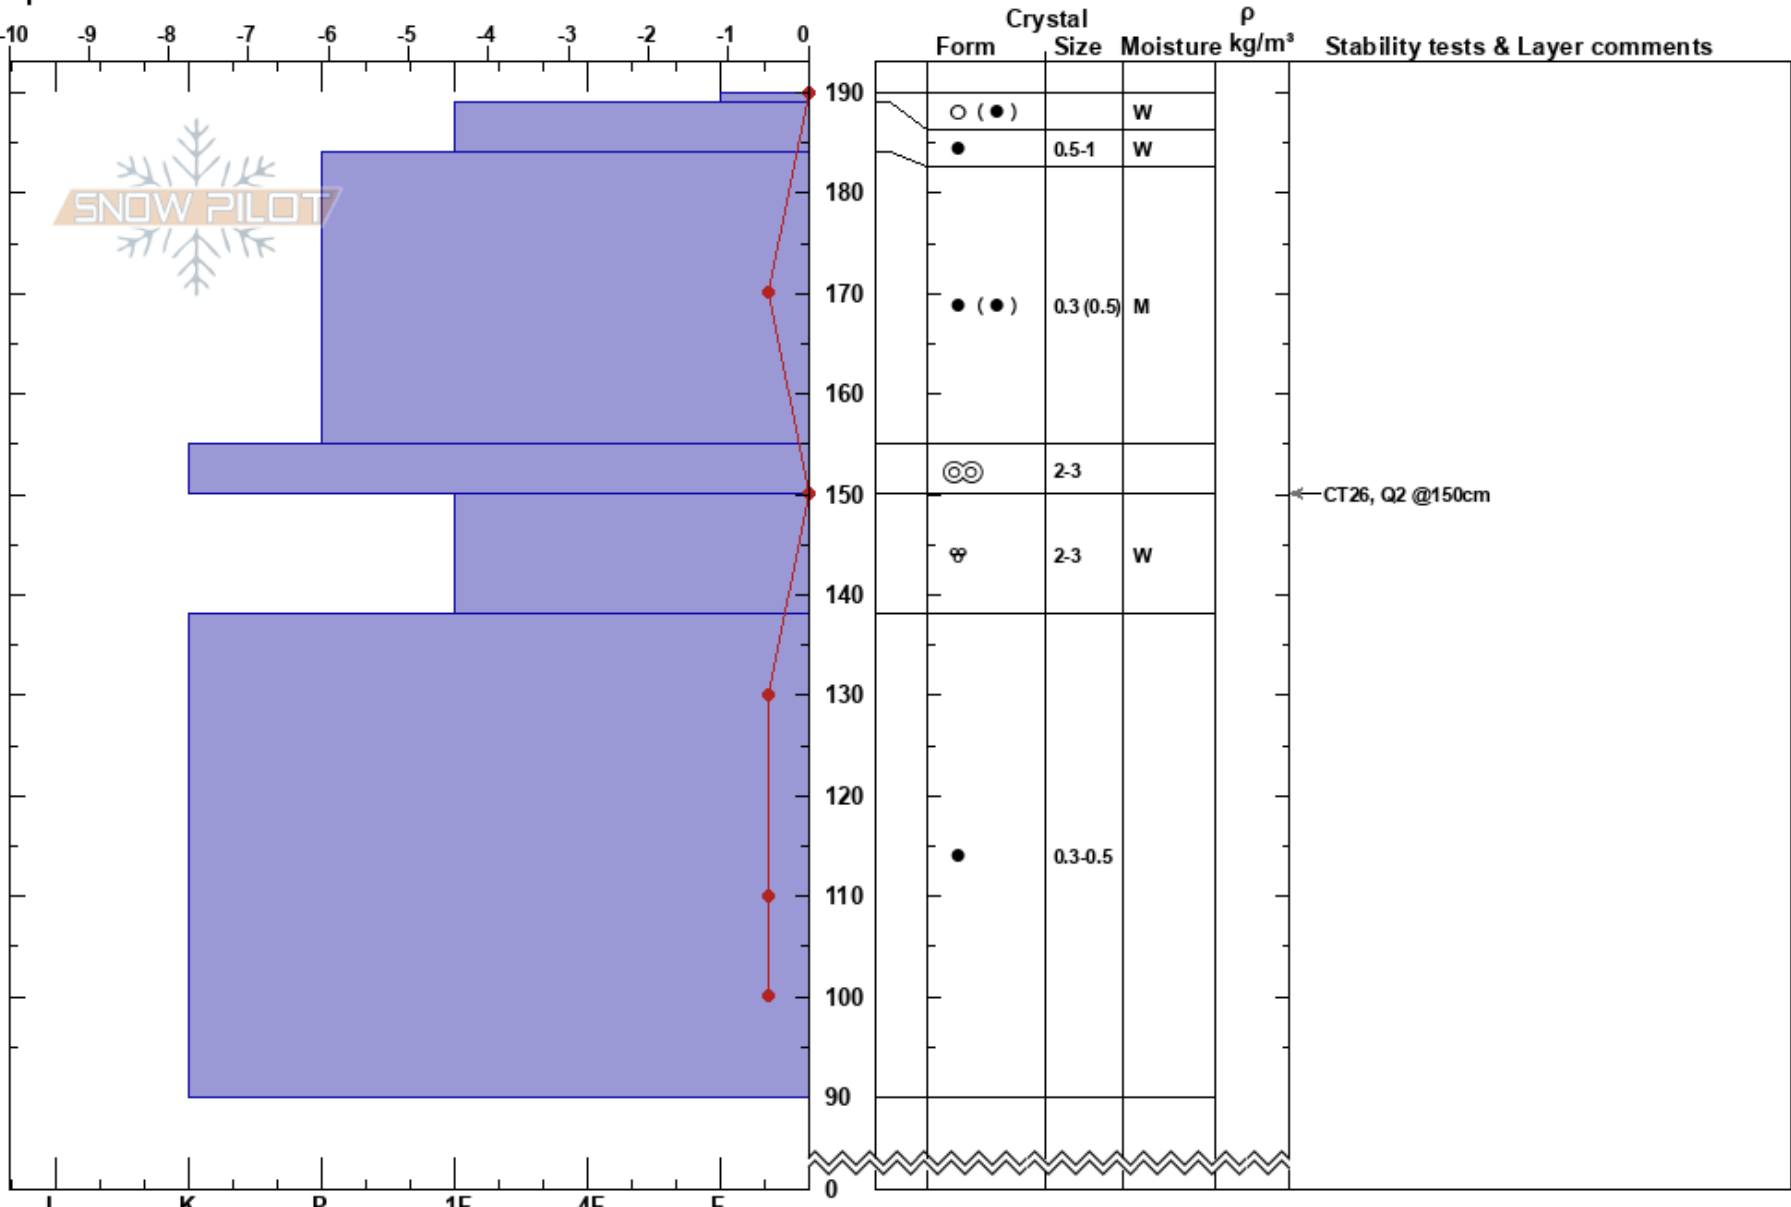

Corral La Mesada
 Bariloche Alrededores
 Argentina
 Elevation: 1699 m
 Aspect: N
 Specifics:

Juan Pablo Lopez
 22/09/2023 - 15:00
 Co-ord: -41.50494S, -71.31390E
 Slope Angle: 10°
 Wind Loading: no

Stability:
 Air Temperature:
 Sky Cover: OVC
 Precipitation: NO
 Wind: NW Light Breeze

HS: 190
 PF: 21 150-138cm: Problematic layer

Notes: Claro abajo del corral