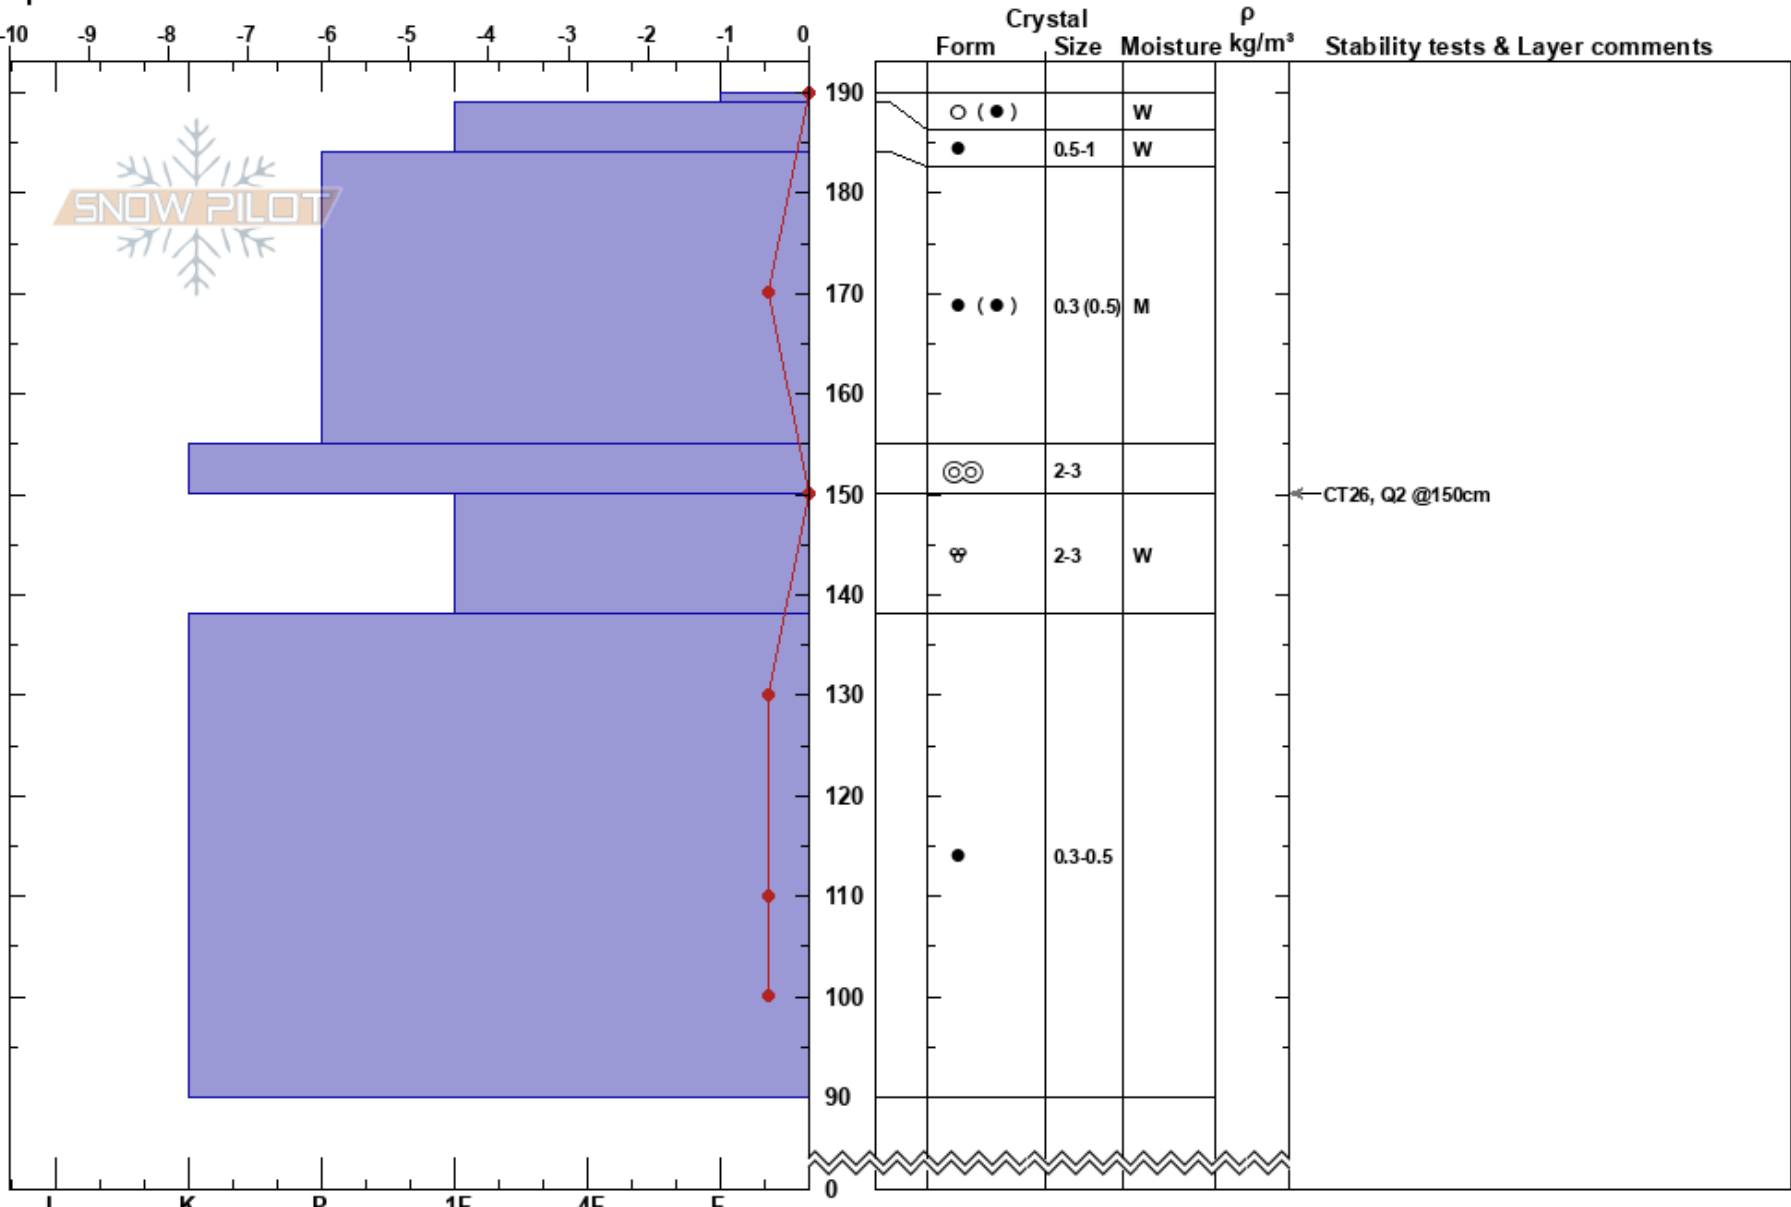

Corral La Mesada  
 Bariloche Alrededores  
 Argentina  
 Elevation: 1699 m  
 Aspect: N  
 Specifics:

Juan Pablo Lopez  
 22/09/2023 - 15:00  
 Co-ord: -41.50494S, -71.31390E  
 Slope Angle: 10°  
 Wind Loading: no

Stability:  
 Air Temperature:  
 Sky Cover: OVC  
 Precipitation: NO  
 Wind: NW Light Breeze

HS: 190  
 PF: 21 150-138cm: Problematic layer

Notes: Claro abajo del corral