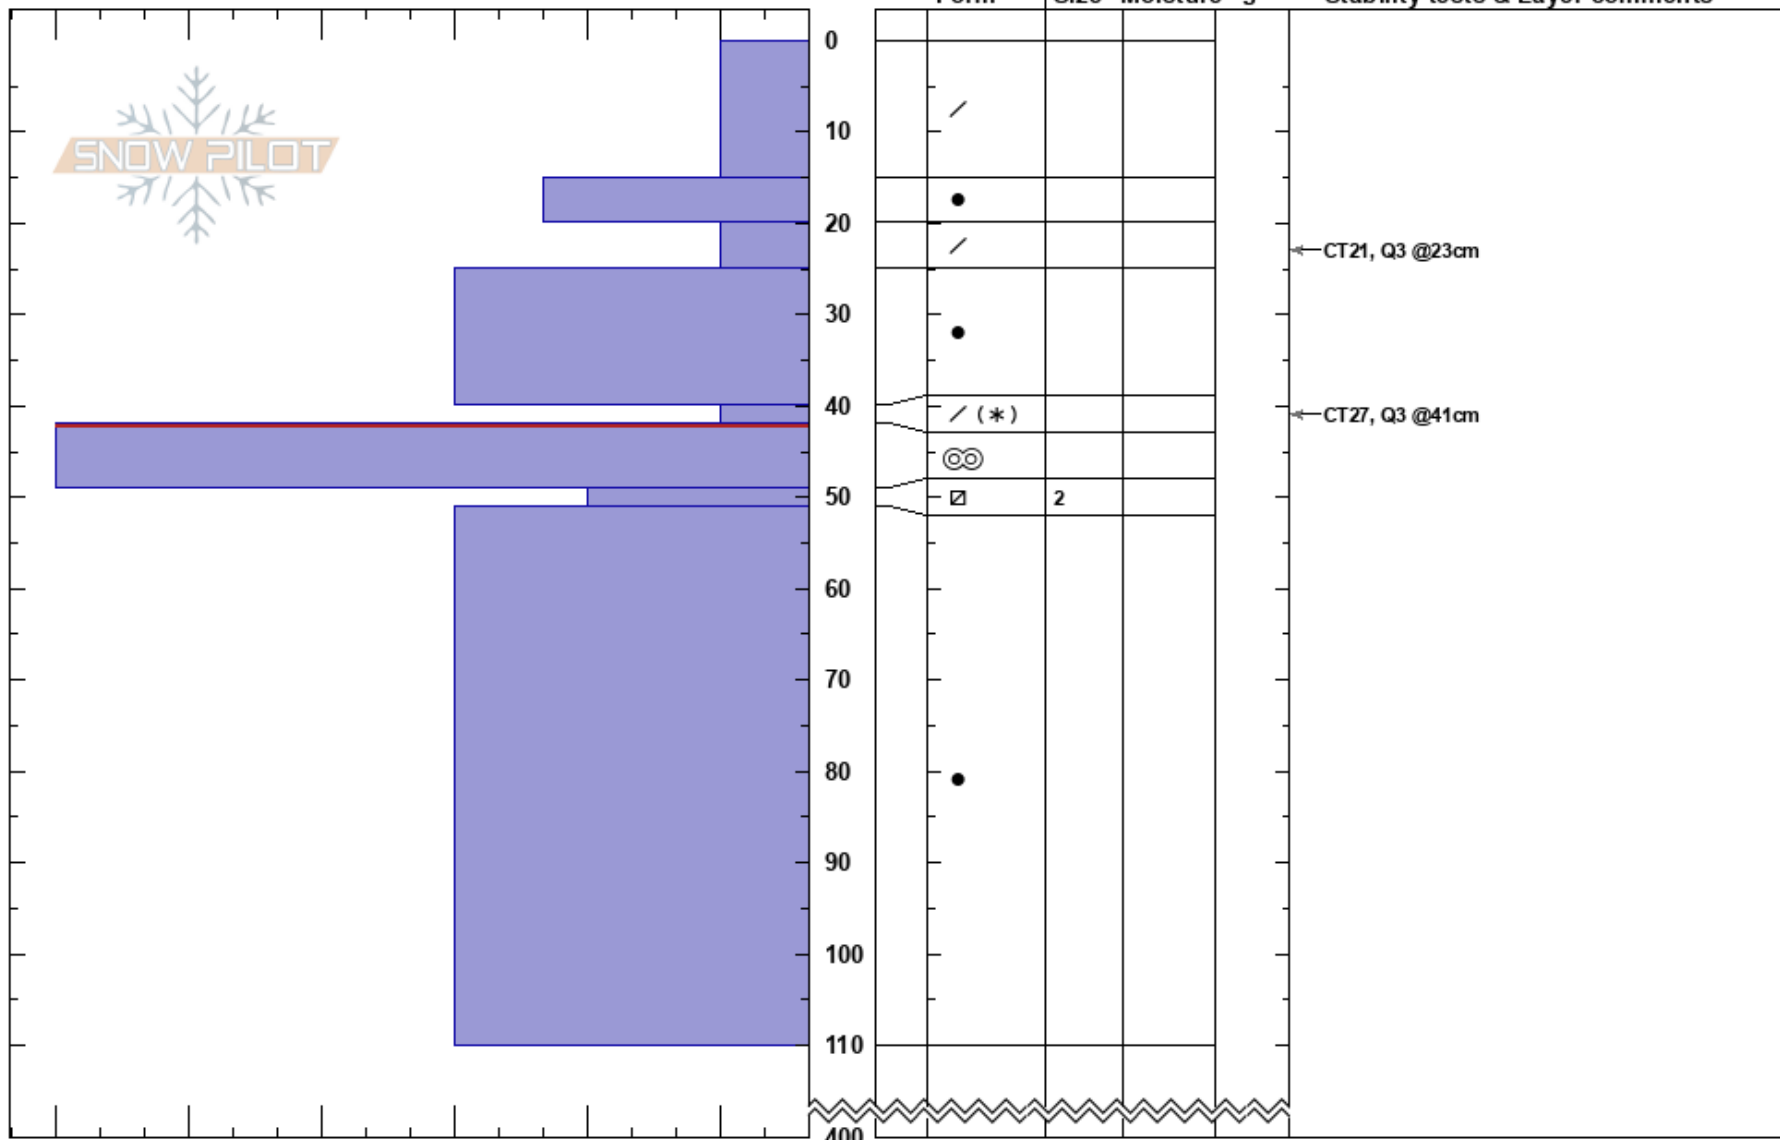

Guilty as Charged
 Andes
 Chile
Elevation: 1780 ft
Aspect: SE
Specifics: Recent avalanche activity on similar slopes; We skied slope

jamie weeks
 21/09/2023 - 12:29
Co-ord: -43.78370N, -71.95324W
Slope Angle: 24°
Wind Loading: previous

Stability: Good **HS:** 400 **Layer Notes:**
Air Temperature: -1°C **PF:** 25 42-49cm: Problematic layer
Sky Cover: CLR **PS:** 25
Precipitation: NO
Wind: N Light Breeze

Notes: