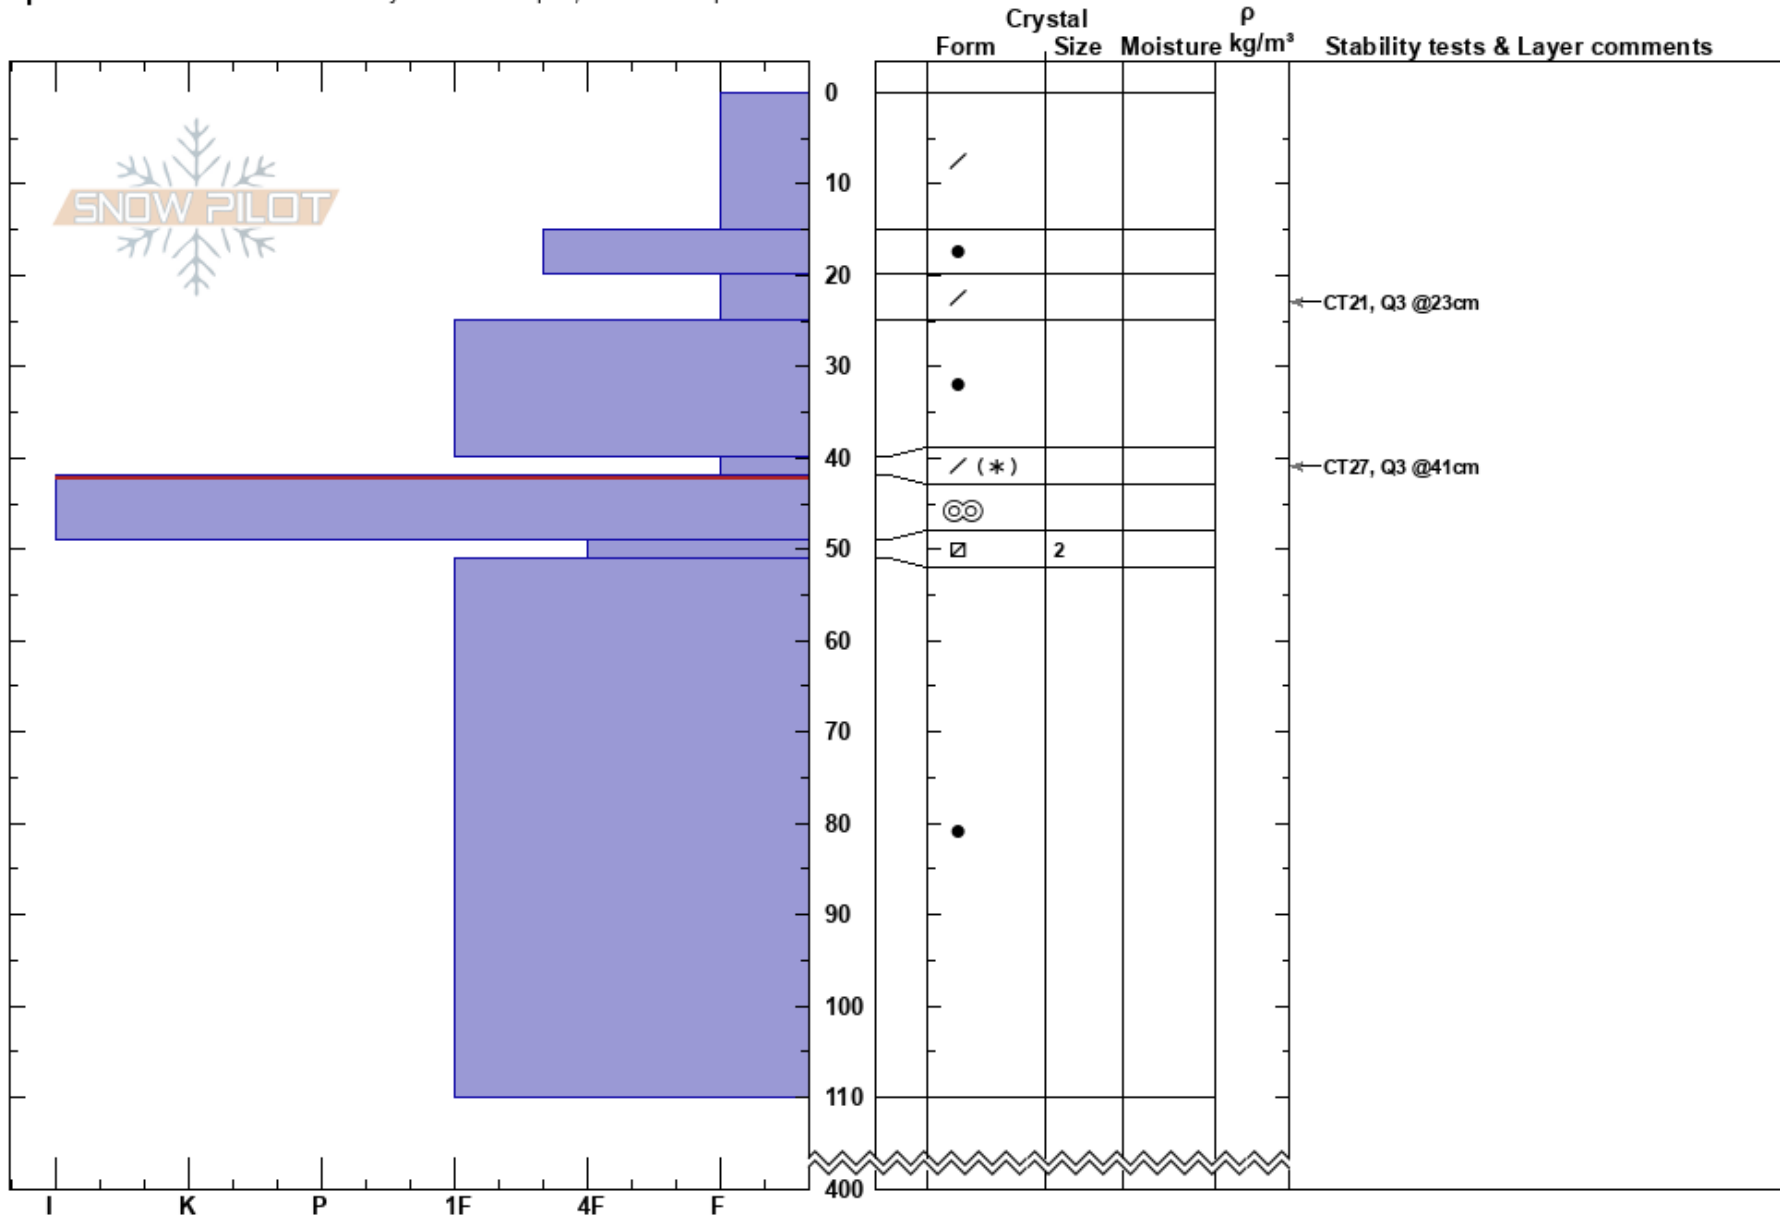

Guilty as Charged
 Andes
 Chile
Elevation: 1780 ft
Aspect: SE
Specifics: Recent avalanche activity on similar slopes; We skied slope

jamie weeks
 21/09/2023 - 12:29
Co-ord: -43.78370N, -71.95324W
Slope Angle: 24°
Wind Loading: previous

Stability: Good **HS:** 400 **Layer Notes:**
Air Temperature: -1°C **PF:** 25 42-49cm: Problematic layer
Sky Cover: CLR **PS:** 25
Precipitation: NO
Wind: N Light Breeze

Notes: