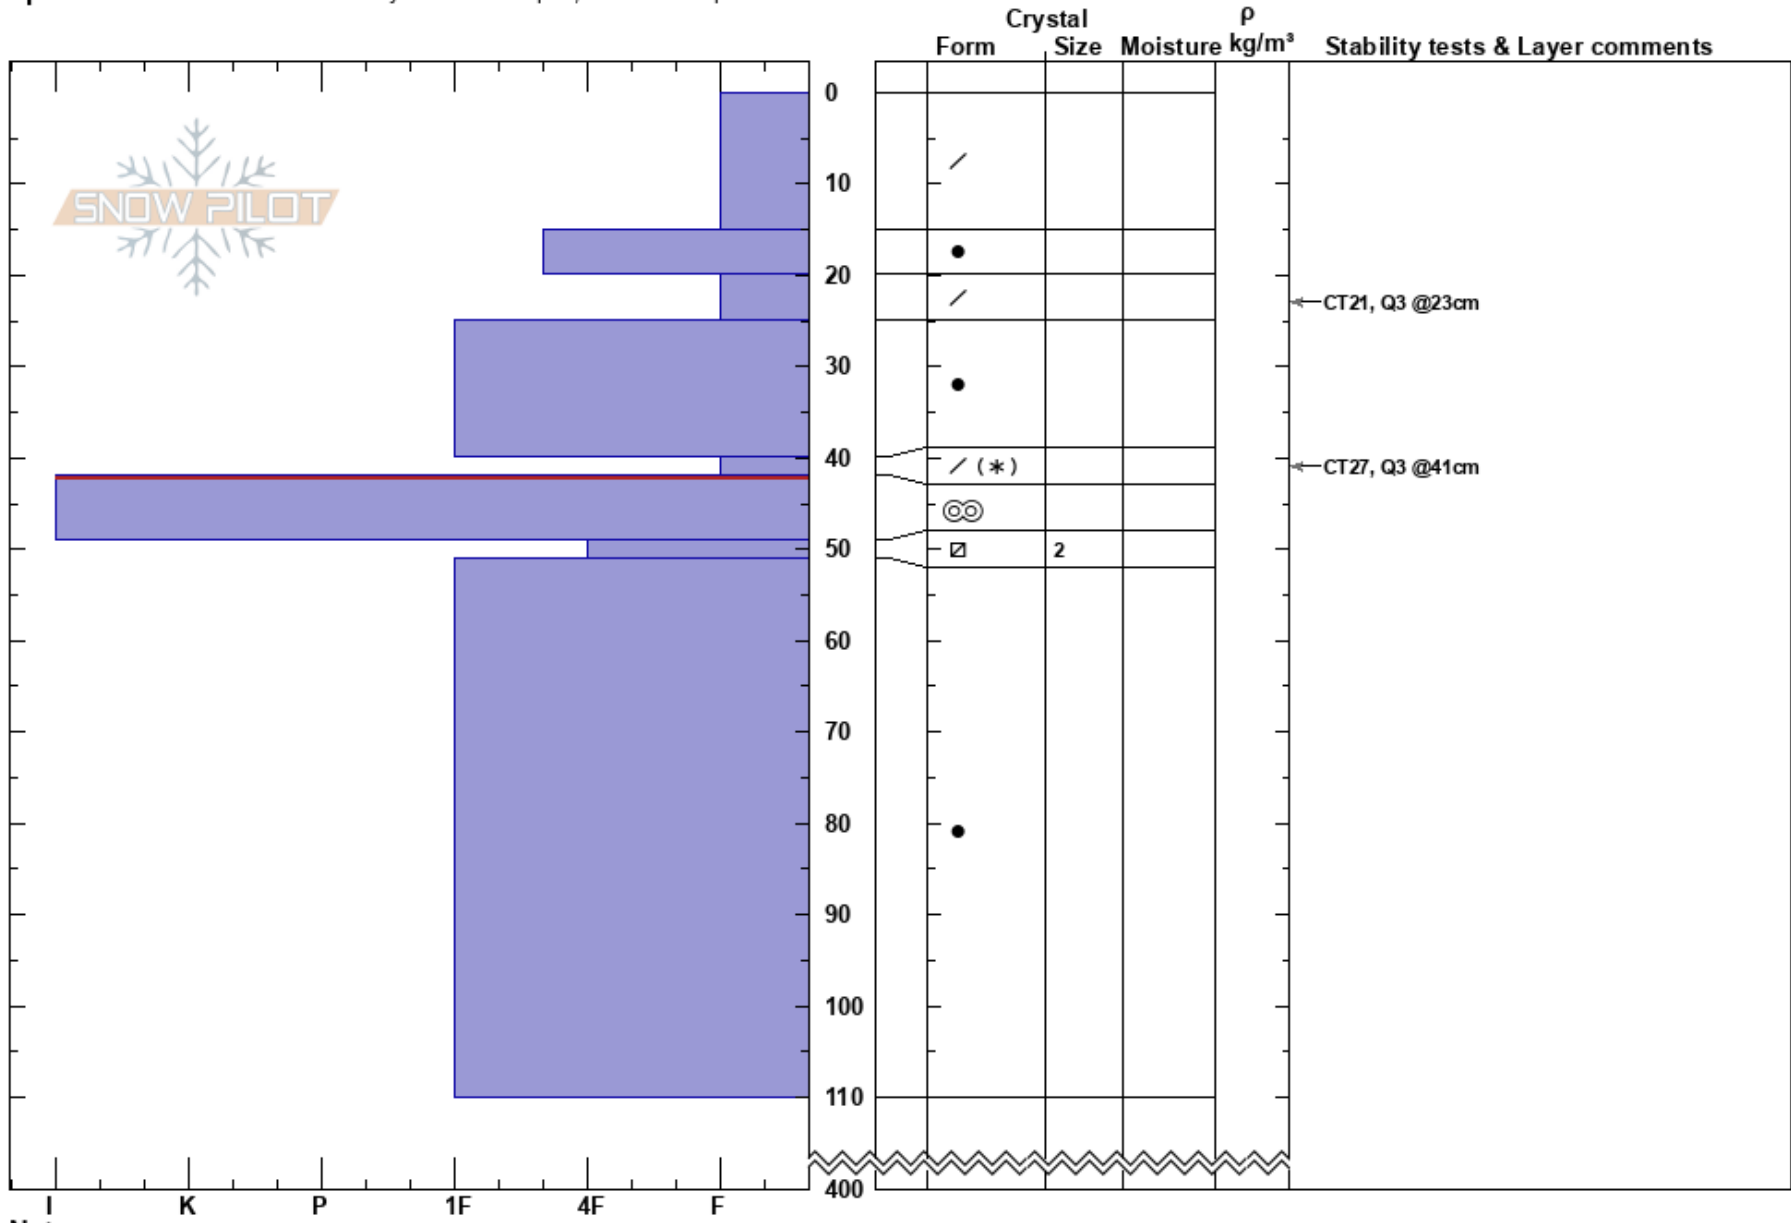

Guilty as Charged  
 Andes  
 Chile  
**Elevation:** 1780 ft  
**Aspect:** SE  
**Specifics:** Recent avalanche activity on similar slopes; We skied slope

jamie weeks  
 21/09/2023 - 12:29  
**Co-ord:** -43.78370N, -71.95324W  
**Slope Angle:** 24°  
**Wind Loading:** previous

**Stability:** Good **HS:** 400 **Layer Notes:**  
**Air Temperature:** -1°C **PF:** 25 42-49cm: Problematic layer  
**Sky Cover:** CLR **PS:** 25  
**Precipitation:** NO  
**Wind:** N Light Breeze

Notes: