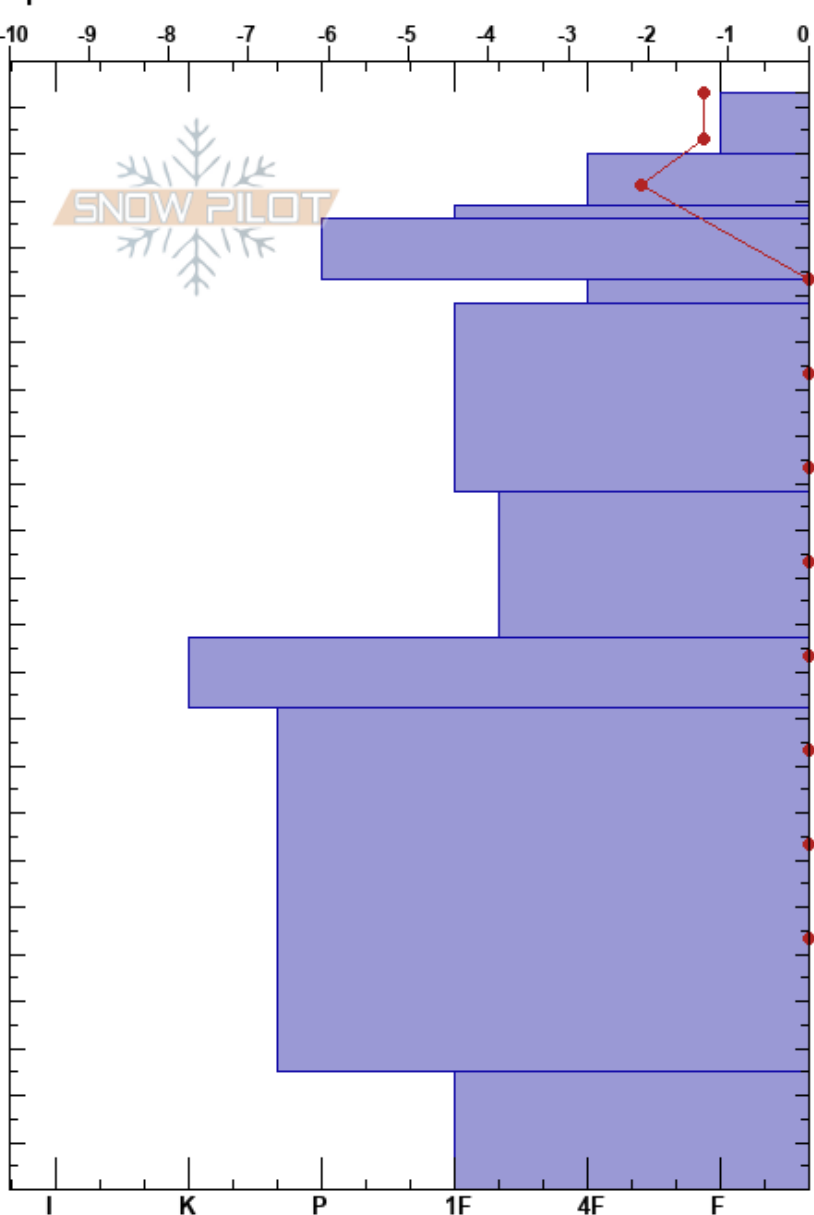

Chalet  
 Bariloche Alrededores  
 Argentina  
 Elevation: 1776 m  
 Aspect:  
 Specifics:

Juan Pablo Lopez  
 19/09/2023 - 15:00  
 Co-ord:  
 Slope Angle: 0°  
 Wind Loading: no

Stability:  
 Air Temperature: -2.8°C  
 Sky Cover: FEW  
 Precipitation: NO  
 Wind: E Light Breeze

HS:233  
 PF: 20  
 233-220cm: Problematic layer

Height (cm)	Crystal		Moisture	$\rho$ kg/m <sup>3</sup>	Stability tests & Layer comments
	Form	Size			
233	∇	1.5			
220	⊠	0.5	D	160	
210	• (,')	0.5	D	310	
200	•	0.3	M		
190	⊕	2	W		
180	•	0.5	W		
170	⊕	2	W		
150					
140	⊕	2.5	W		
130					
120					
110	=				
100					
90					
80					
70	⊕	2	W		
60					
50					
40					
30					
20	⊕	2	W		
10					
0					